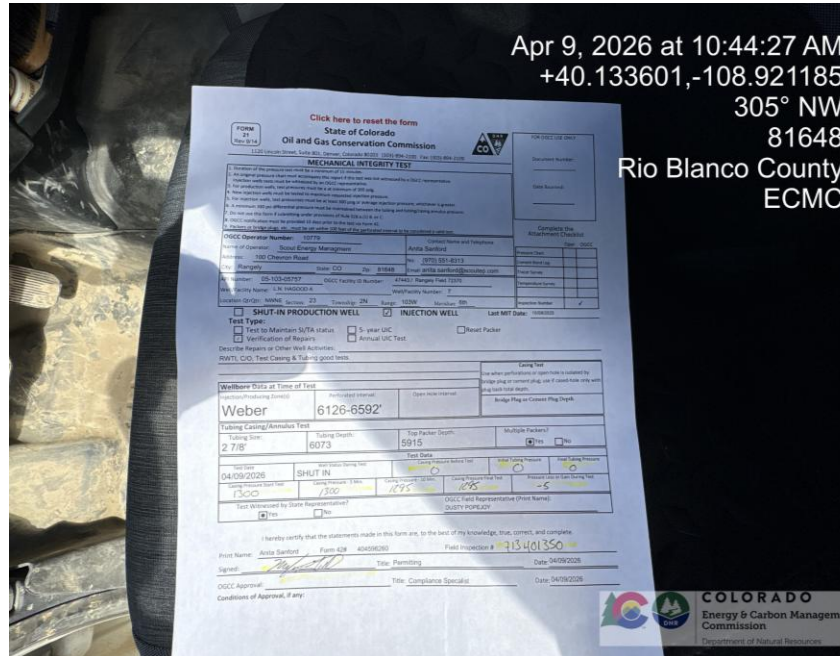

Location ID: 314462

Date: 04/9/2026

Photo # 4420 Location

Photo # 4432 Location

Inspection/Audit Photos

Location: SCOUT ENERGY MANAGEMENT LLC HAGOOD L N #A-7

Location ID: 314462

Date: 04/9/2026