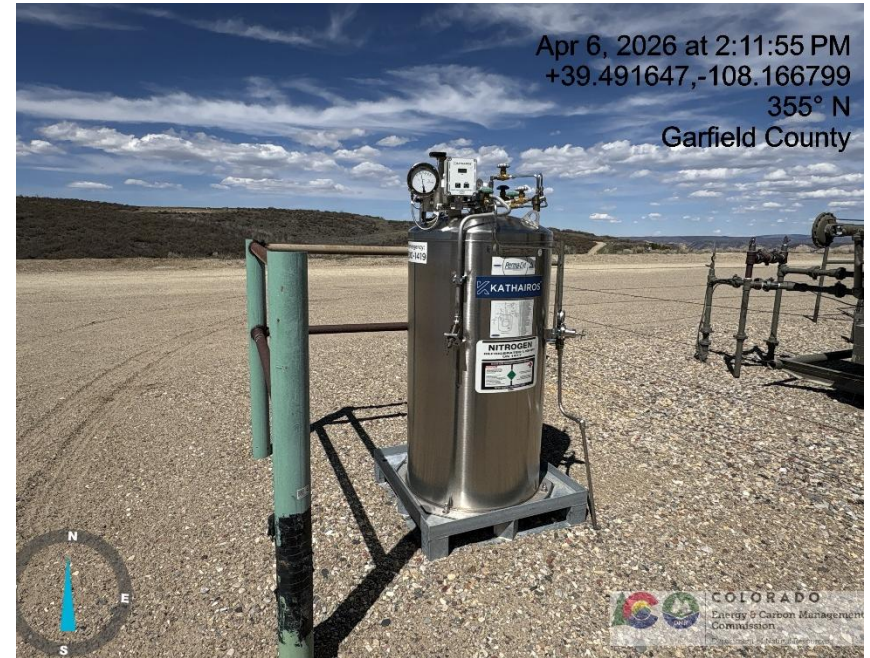

Inspection/Audit Photos

Location Name: QB ENERGY OPERATING LLC PUCKETT 33C-25 (MESA 18) Pad

Location #: 335131

Photo # 5444 From entrance to location

Photo # 5445 Sign near entrance to location

Inspection/Audit Photos

Location Name: QB ENERGY OPERATING LLC PUCKETT 33C-25 (MESA 18) Pad

Location #: 335131

Photo # 5446 Location

Photo # 5447 Location

Inspection/Audit Photos

Location Name: QB ENERGY OPERATING LLC PUCKETT 33C-25 (MESA 18) Pad

Location #: 335131

Photo # 5448 Location

Photo # 5449 Location

Inspection/Audit Photos

Location Name: QB ENERGY OPERATING LLC PUCKETT 33C-25 (MESA 18) Pad

Location #: 335131

Photo # 5450 Location

Photo # 5451 Location

Inspection/Audit Photos

Location Name: QB ENERGY OPERATING LLC PUCKETT 33C-25 (MESA 18) Pad

Location #: 335131

Photo # 5452 Tank battery lacks required signage

Photo # 5453 Tank battery lacks required signage