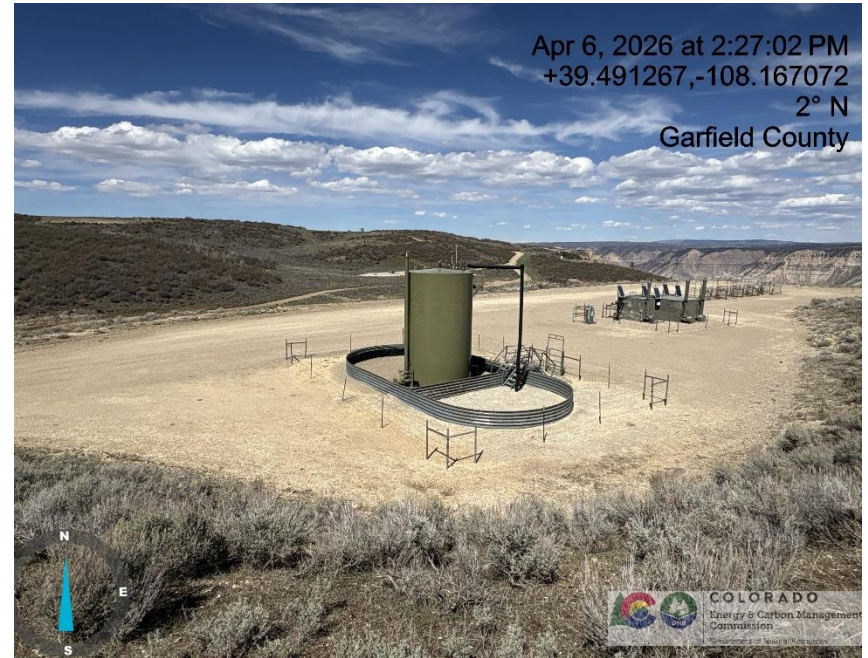

Inspection/Audit Photos

Location Name: QB ENERGY OPERATING LLC PUCKETT 33C-25 (MESA 18) Pad

Location #: 335131

Photo # 5444 From entrance to location

Photo # 5445 Sign near entrance to location

Inspection/Audit Photos

Location Name: QB ENERGY OPERATING LLC PUCKETT 33C-25 (MESA 18) Pad

Location #: 335131

Photo # 5446 Location

Photo # 5447 Location

Inspection/Audit Photos

Location Name: QB ENERGY OPERATING LLC PUCKETT 33C-25 (MESA 18) Pad

Location #: 335131

Photo # 5448 Location

Photo # 5449 Location

Inspection/Audit Photos

Location Name: QB ENERGY OPERATING LLC PUCKETT 33C-25 (MESA 18) Pad

Location #: 335131

Photo # 5450 Location

Photo # 5451 Location

Inspection/Audit Photos

Location Name: QB ENERGY OPERATING LLC PUCKETT 33C-25 (MESA 18) Pad

Location #: 335131

Photo # 5452 Tank battery lacks required signage

Photo # 5453 Tank battery lacks required signage