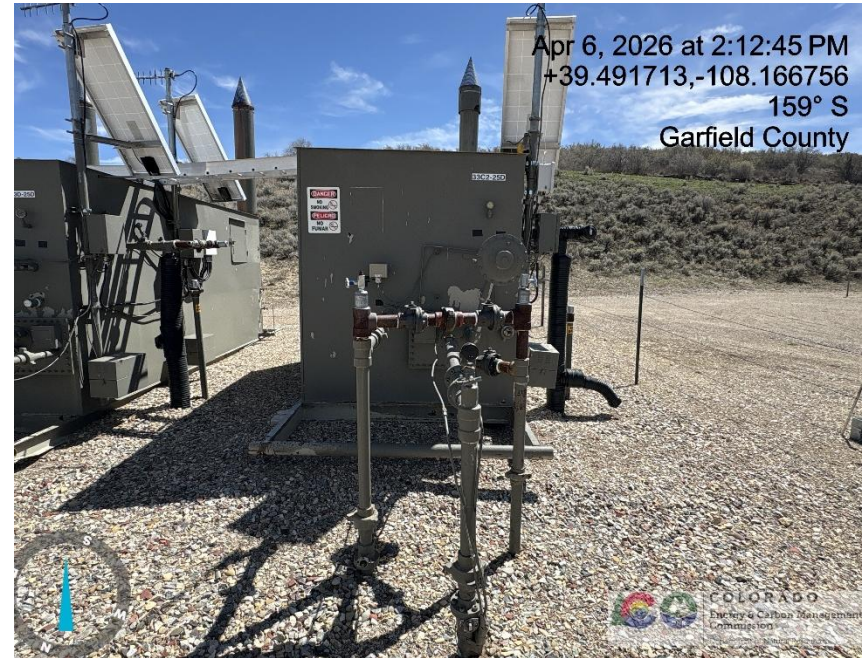

Inspection/Audit Photos

Location Name: QB ENERGY OPERATING LLC PUCKETT 33C-25 (MESA 18) Pad

Location #: 335131

Photo # 5444 From entrance to location

Photo # 5445 Sign near entrance to location

Inspection/Audit Photos

Location Name: QB ENERGY OPERATING LLC PUCKETT 33C-25 (MESA 18) Pad

Location #: 335131

Photo # 5446 Location

Photo # 5447 Location

Inspection/Audit Photos

Location Name: QB ENERGY OPERATING LLC PUCKETT 33C-25 (MESA 18) Pad

Location #: 335131

Photo # 5448 Location

Photo # 5449 Location

Inspection/Audit Photos

Location Name: QB ENERGY OPERATING LLC PUCKETT 33C-25 (MESA 18) Pad

Location #: 335131

Photo # 5450 Location

Photo # 5451 Location

Inspection/Audit Photos

Location Name: QB ENERGY OPERATING LLC PUCKETT 33C-25 (MESA 18) Pad

Location #: 335131

Photo # 5452 Tank battery lacks required signage

Photo # 5453 Tank battery lacks required signage