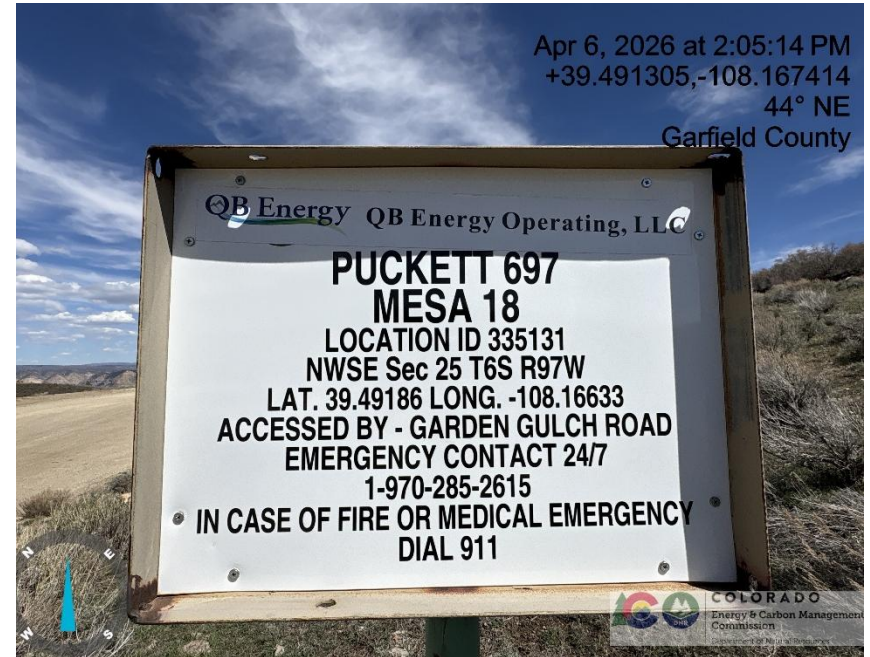

Inspection/Audit Photos

Location Name: QB ENERGY OPERATING LLC PUCKETT 33C-25 (MESA 18) Pad

Location #: 335131

Photo # 5444 From entrance to location

Photo # 5445 Sign near entrance to location

Inspection/Audit Photos

Location Name: QB ENERGY OPERATING LLC PUCKETT 33C-25 (MESA 18) Pad

Location #: 335131

Photo # 5446 Location

Photo # 5447 Location

Inspection/Audit Photos

Location Name: QB ENERGY OPERATING LLC PUCKETT 33C-25 (MESA 18) Pad

Inspection/Audit Photos

Location Name: QB ENERGY OPERATING LLC PUCKETT 33C-25 (MESA 18) Pad

Location #: 335131

Photo # 5452 Tank battery lacks required signage

Photo # 5453 Tank battery lacks required signage

Inspection/Audit Photos

Location Name: QB ENERGY OPERATING LLC PUCKETT 33C-25 (MESA 18) Pad

Location #: 335131

Photo # 5454 Tank battery lacks required signage

Photo # 5455 Tank battery lacks required signage