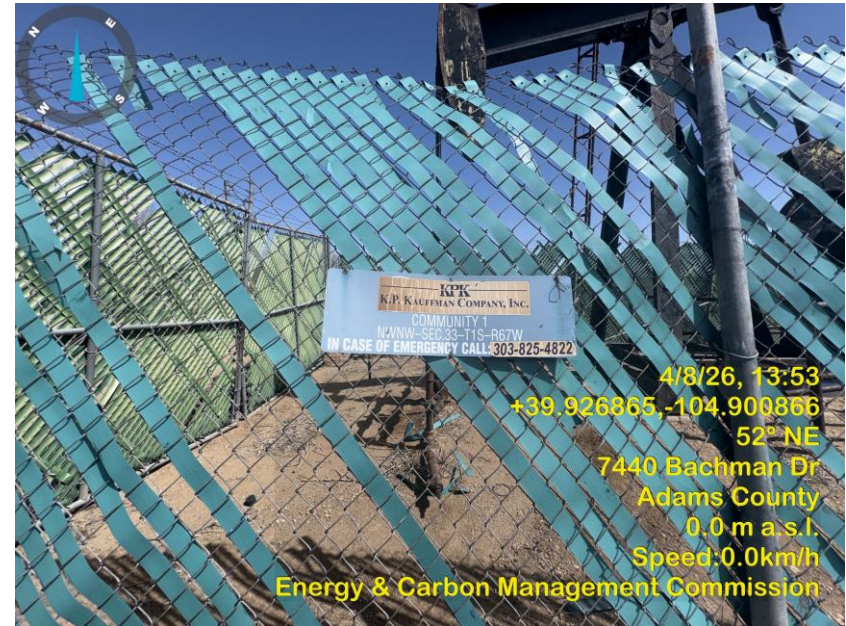

Inspection Photos  
Location Name: Community 1  
Location ID: 319888

Photo 1 Location access.

Photo 2 Location.

Inspection Photos  
Location Name: Community 1  
Location ID: 319888

Photo 3 Tank Battery.

Photo 4 Tank battery sign.

Inspection Photos  
Location Name: Community 1  
Location ID: 319888

Photo 5 Tank Battery.

Photo 6 ECD.

Inspection Photos  
Location Name: Community 1  
Location ID: 319888

Photo 7 Wellsite.

Photo 8 Wellsite sign.

Inspection Photos  
Location Name: Community 1  
Location ID: 319888

Photo 9 Trash & debris outside of the wellsite fence.

Photo 10 Wellsite.

Inspection Photos  
Location Name: Community 1  
Location ID: 319888

Photo 11 Stained soil by the wellhead.

Photo 12 Wellhead.

Inspection Photos  
Location Name: Community 1  
Location ID: 319888

Photo 13 Trash & debris inside wellsite fencing.

Photo 14 Trash & debris inside wellsite fencing.