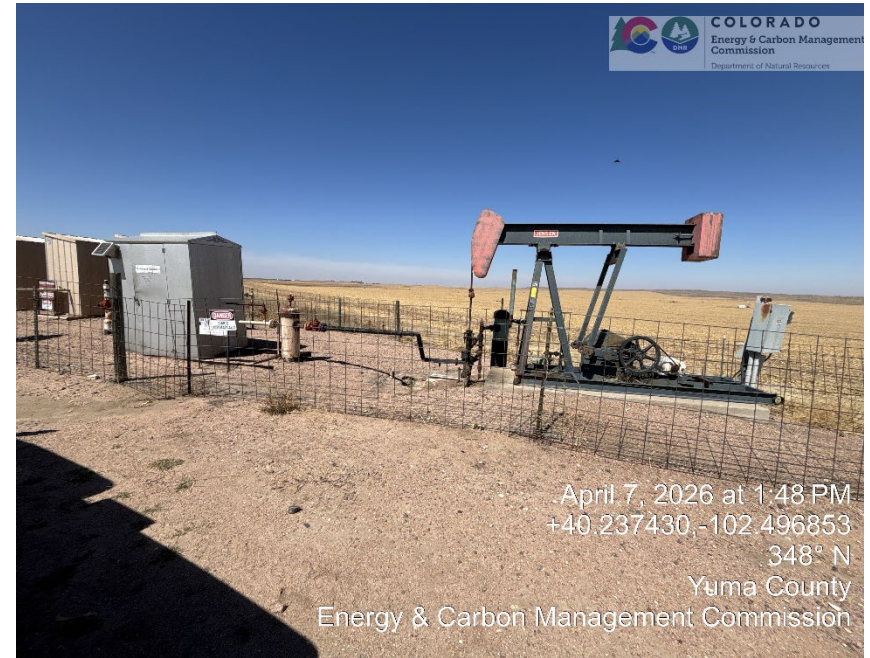

Inspection Photos
Location Name: Probasco 1-10
API: 05-125-07025

Lease sign

Meter shed, Wellhead, and PU