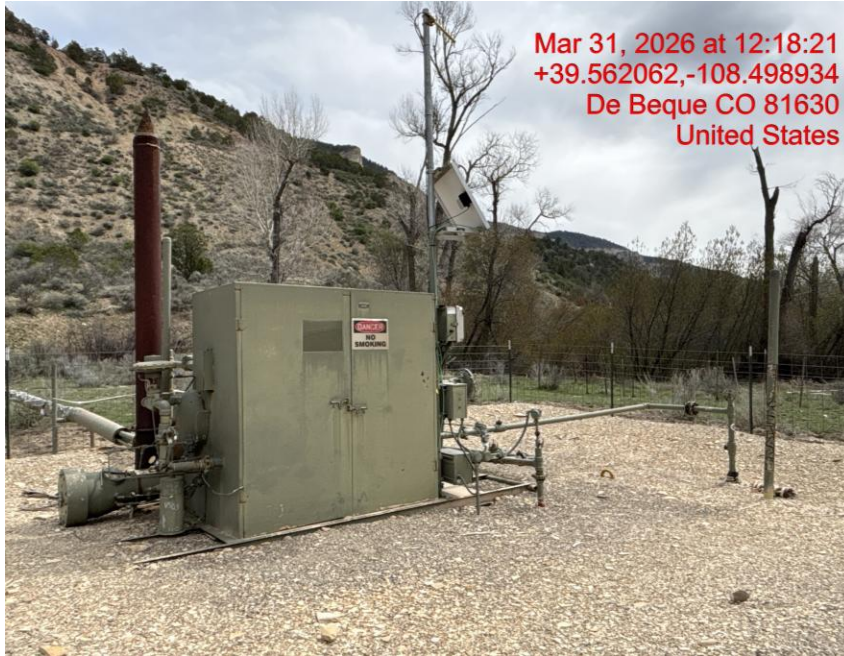

Audit Photos

Location Name: QB ENERGY OPERATING LLC, CEDAR BENCH UNIT-66S100W/1NWSE

Location ID: 323847

Date: 3/31/2026

Mar 31, 2026 at 12:16:58
+39.562504,-108.499203
De Beque CO 81630
United States

Mar 31, 2026 at 12:19:31
+39.562327,-108.499133
De Beque CO 81630
United States

Location Overview – Photo #03356

Location – Photo #03359

Audit Photos

Location Name: QB ENERGY OPERATING LLC, CEDAR BENCH UNIT-66S100W/1NWSE

Location ID: 323847

Date: 3/31/2026

Location – Photo #03358

Location – Photo #03357

Audit Photos

Location Name: QB ENERGY OPERATING LLC, CEDAR BENCH UNIT-66S100W/1NWSE

Location ID: 323847

Date: 3/31/2026

No Erosion Controls Installed at Stream Crossing – Photo #03365

No Erosion Controls Installed at Stream Crossing – Photo #03366