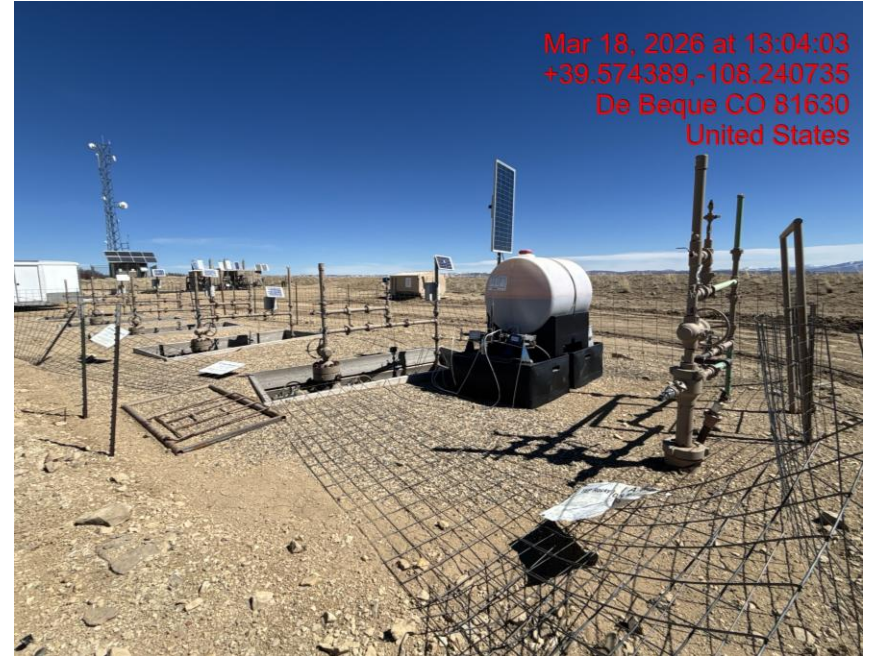

Audit Photos

Location Name: TEP ROCKY MOUNTAIN LLC, TEXACO-65S97W/35NWNE

Location ID: 335750

Date: 3/18/2026

Location Overview – Photo #03195

Location – Photo #0

Audit Photos

Location Name: TEP ROCKY MOUNTAIN LLC, TEXACO-65S97W/35NWNE

Location ID: 335750

Date: 3/18/2026

Location – Photo #03215

Location – Photo #03210

Audit Photos

Location Name: TEP ROCKY MOUNTAIN LLC, TEXACO-65S97W/35NWNE

Location ID: 335750

Date: 3/18/2026

Audit Photos

Location Name: TEP ROCKY MOUNTAIN LLC, TEXACO-65S97W/35NWNE

Location ID: 335750

Date: 3/18/2026

Illegible Wellhead Sign – Photo #03197

Weathered/Illegible Wellhead Sign – Photo #03198

Audit Photos

Location Name: TEP ROCKY MOUNTAIN LLC, TEXACO-65S97W/35NWNE

Location ID: 335750

Date: 3/18/2026

Weathered/Illegible Wellhead Sign – Photo #03199

Weathered/Illegible Wellhead Sign – Photo #03200

Audit Photos