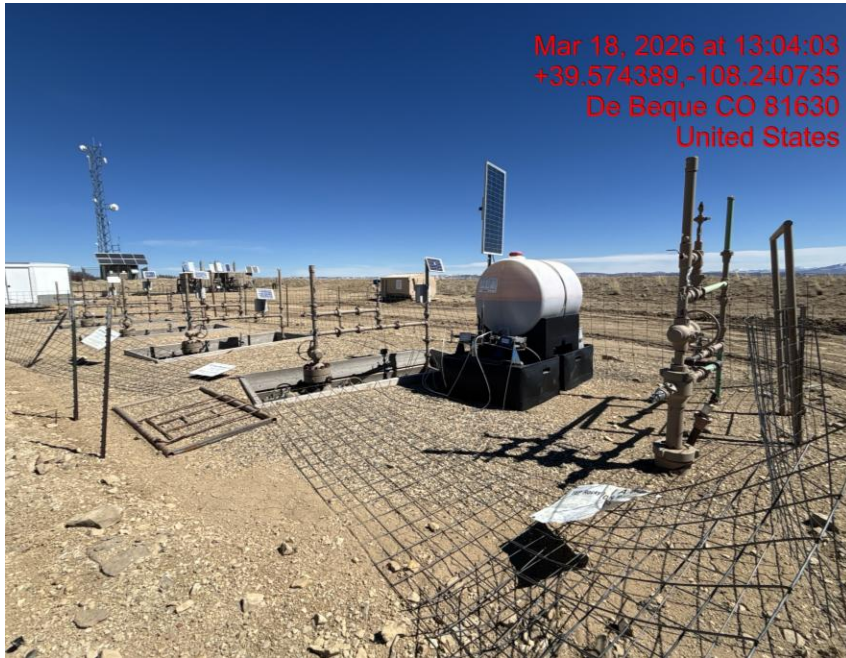

Location ID: 335750

Date: 3/18/2026

Debris – Photo #03221

Damaged Fencing – Photo #03196

Audit Photos

Location Name: TEP ROCKY MOUNTAIN LLC, TEXACO-65S97W/35NWNE

Location ID: 335750

Date: 3/18/2026