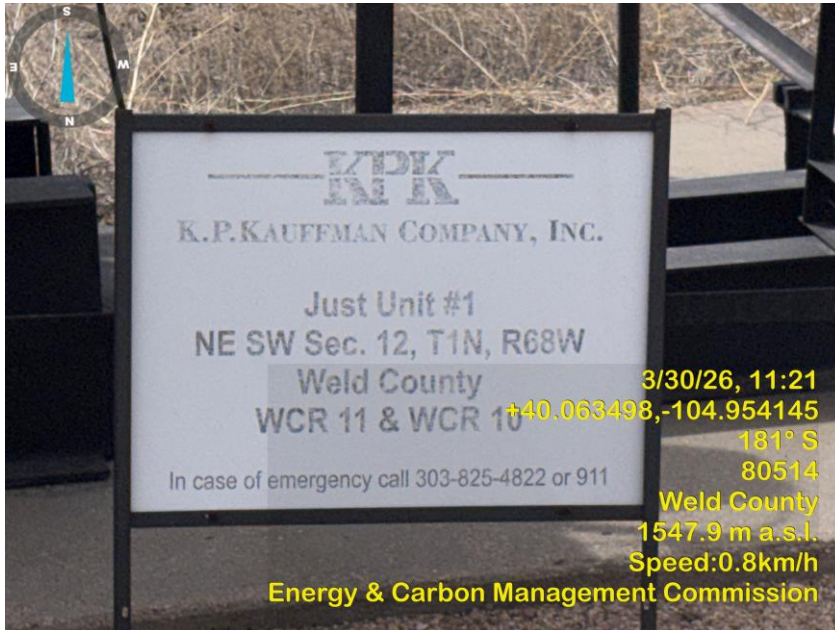

Inspection Photos
Location Name: Just Unit 1
Location ID: 317959

Photo 1 Location access rd.

Photo 2 Location, KP Kauffman WO rig.

Inspection Photos
Location Name: Just Unit 1
Location ID: 317959

Photo 3 Wellsite sign.

Photo 4 Rig floor, wellhead, BOP.

Inspection Photos
Location Name: Just Unit 1
Location ID: 317959

Photo 5 Location.

Photo 6 Location.