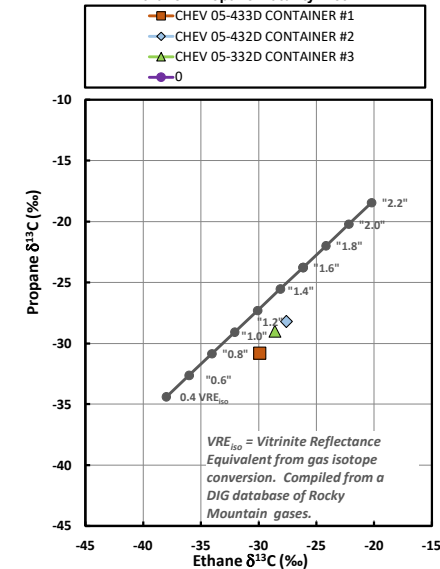

Ethane - Propane Maturity Plot

Methane $\delta^{13}\text{C}$ vs C1/(C2+C3) Genetic Classification Plot