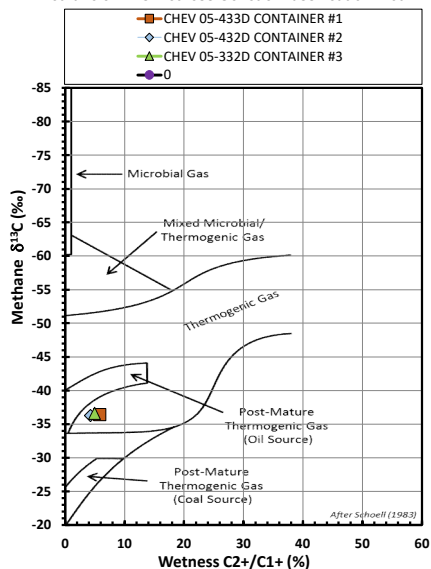

Methane $\delta^{13}\text{C}$ vs Wetness Genetic Classification Plot

Haworth Ratio Plot - Characterization of Hydrocarbon Type