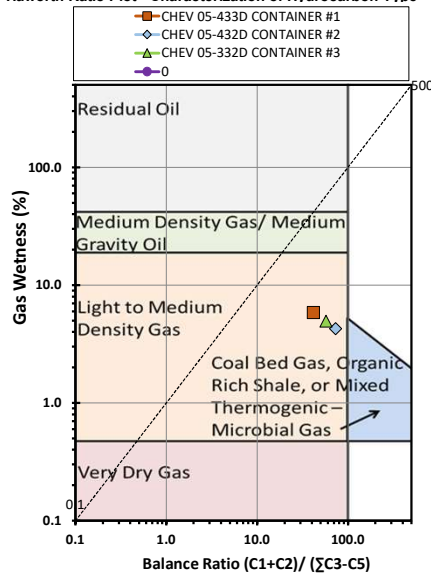

Haworth Ratio Plot - Characterization of Hydrocarbon Type