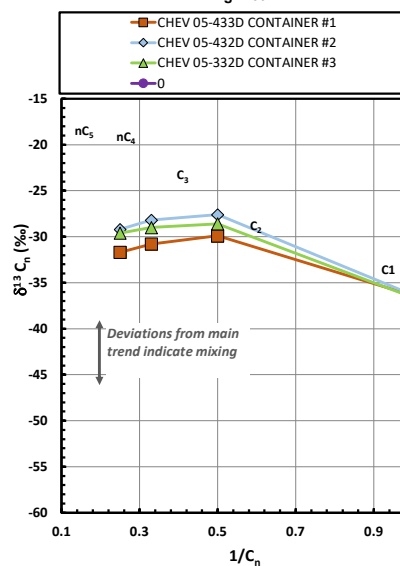

Mixing Plot

Methane $\delta^{13}\text{C}$ vs C1/(C2+C3) Genetic Classification Plot