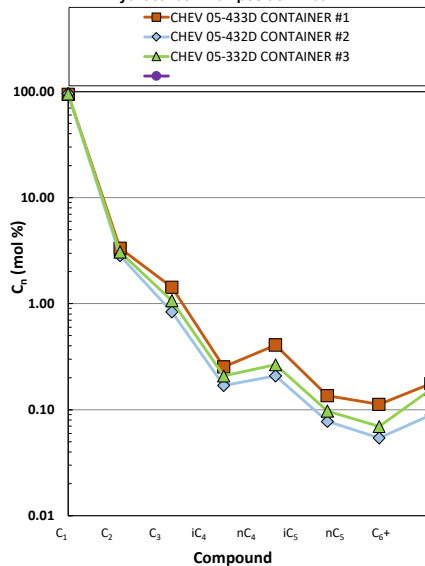

Hydrocarbon Composition Plot