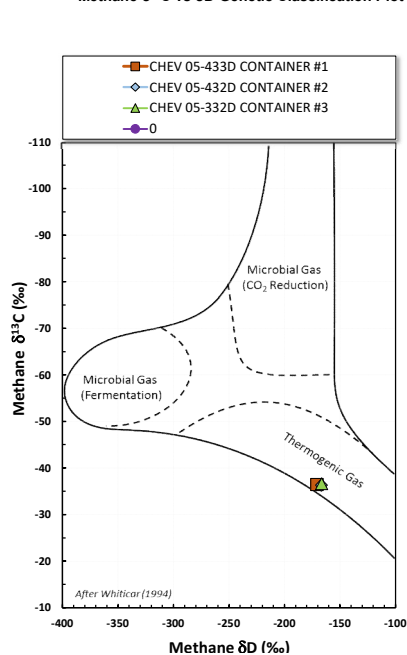

Haworth Ratio Plot - Characterization of Hydrocarbon Type