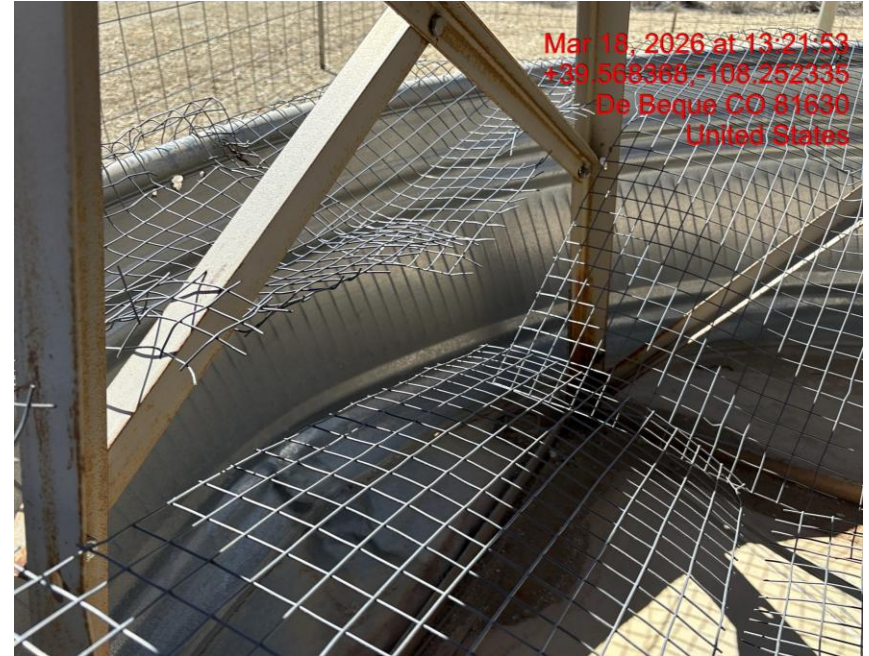

## Audit Photos

Location Name: TEP ROCKY MOUNTAIN LLC, TRAIL RIDGE-65S97W/35NWSW

Location ID: 335745

Date: 3/18/2026

Wildlife Entry Hazard – Photo #03226

Wildlife Entry Hazard – Photo #03227