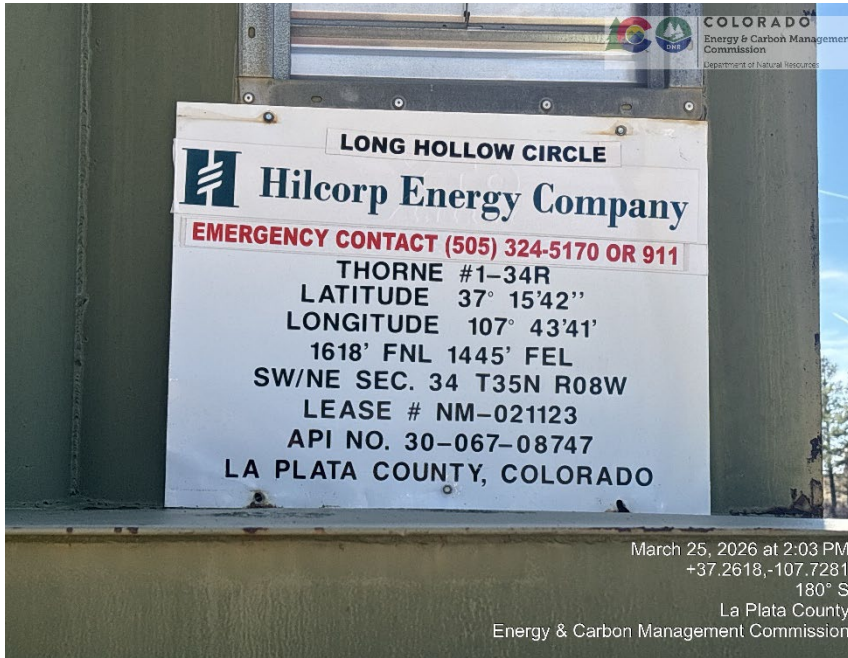

Inspection Photos  
LOCATION Name: THORNE 1-34-R  
LOCATION ID: 306780

Inspection Photos  
LOCATION Name: THORNE 1-34-R  
LOCATION ID: 306780

Inspection Photos  
LOCATION Name: THORNE 1-34-R  
LOCATION ID: 306780