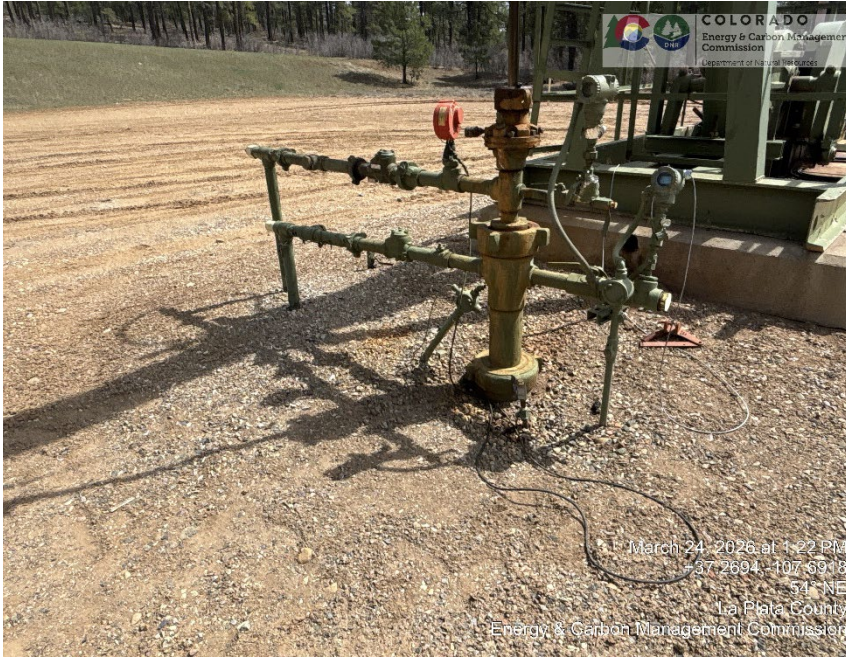

Inspection Photos
LOCATION Name: HUBER BURKETT 2-25
LOCATION ID: 326146

Inspection Photos
LOCATION Name: HUBER BURKETT 2-25
LOCATION ID: 326146

Inspection Photos
LOCATION Name: HUBER BURKETT 2-25
LOCATION ID: 326146