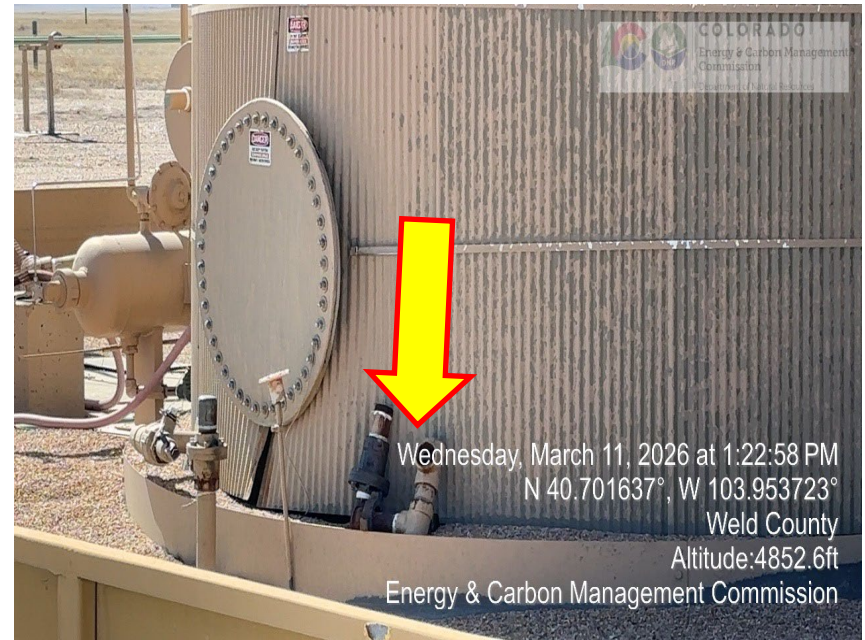

Photo 8 – Separators

Inspection Photos
Location Name: Castor LC35-62HN
Location ID: 433165

Photo 9 – Unmarked Risers

Photo 10 – ECDs

Inspection Photos
Location Name: Castor LC35-62HN
Location ID: 433165

Photo 11 – Tank Battery