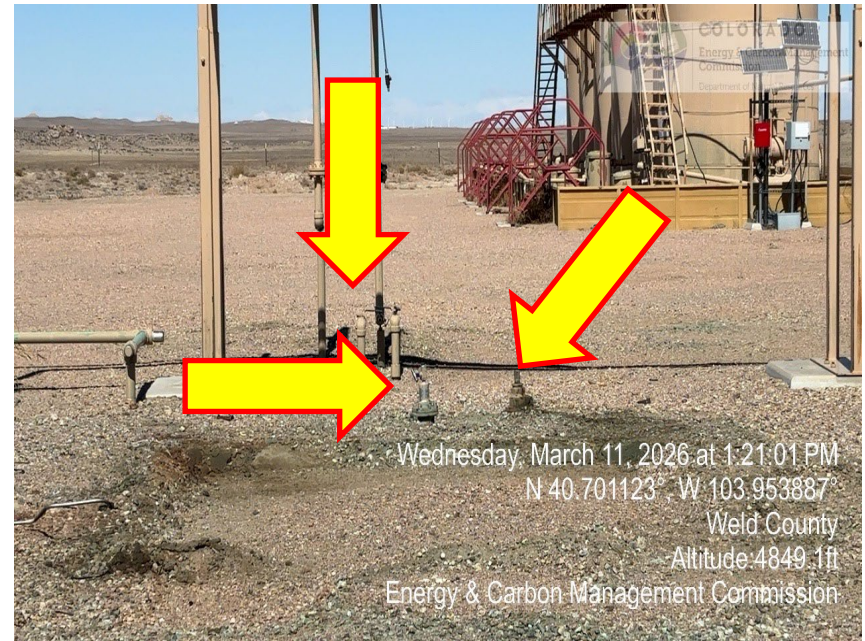

Inspection Photos
Location Name: Castor LC35-62HN
Location ID: 433165

Photo 1 – Wellhead

Photo 2 – Wellhead

Inspection Photos
Location Name: Castor LC35-62HN
Location ID: 433165

Photo 3 – Wellhead Sign

Photo 4 – Compressor Site

Inspection Photos
Location Name: Castor LC35-62HN
Location ID: 433165

Photo 5 – Unmarked Risers

Photo 6 – Unmarked Risers

Inspection Photos
Location Name: Castor LC35-62HN
Location ID: 433165

Photo 7 – Unused Batteries and Automation Equipment

Photo 8 – Separators

Inspection Photos
Location Name: Castor LC35-62HN
Location ID: 433165

Photo 9 – Unmarked Risers

Photo 10 – ECDs

Inspection Photos
Location Name: Castor LC35-62HN
Location ID: 433165

Photo 11 – Tank Battery