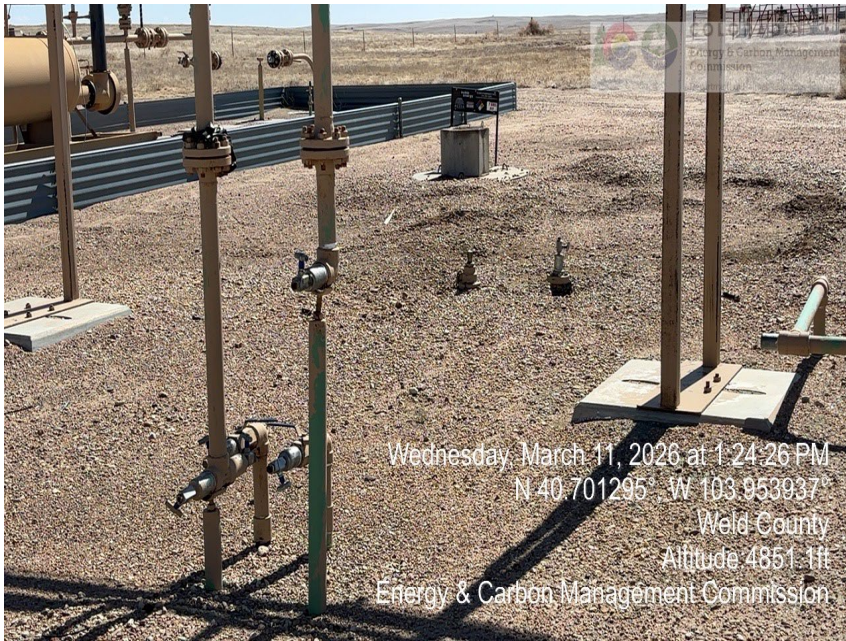

Inspection Photos
Location Name: Castor LC35-62HN
Location ID: 433165

Photo 1 – Wellhead

Photo 2 – Wellhead

Inspection Photos
Location Name: Castor LC35-62HN
Location ID: 433165

Photo 3 – Wellhead Sign

Photo 4 – Compressor Site

Inspection Photos
Location Name: Castor LC35-62HN
Location ID: 433165

Photo 5 – Unmarked Risers

Photo 6 – Unmarked Risers

Inspection Photos
Location Name: Castor LC35-62HN
Location ID: 433165

Photo 7 – Unused Batteries and Automation Equipment

Photo 8 – Separators

Inspection Photos
Location Name: Castor LC35-62HN
Location ID: 433165

Photo 9 – Unmarked Risers

Photo 10 – ECDs

Inspection Photos
Location Name: Castor LC35-62HN
Location ID: 433165

Photo 11 – Tank Battery

Photo 12 – Unused Parts

Inspection Photos
Location Name: Castor LC35-62HN
Location ID: 433165

Photo 13 – Tank Battery

Photo 15 – Tank Battery Signs

Inspection Photos
Location Name: Castor LC35-62HN
Location ID: 433165