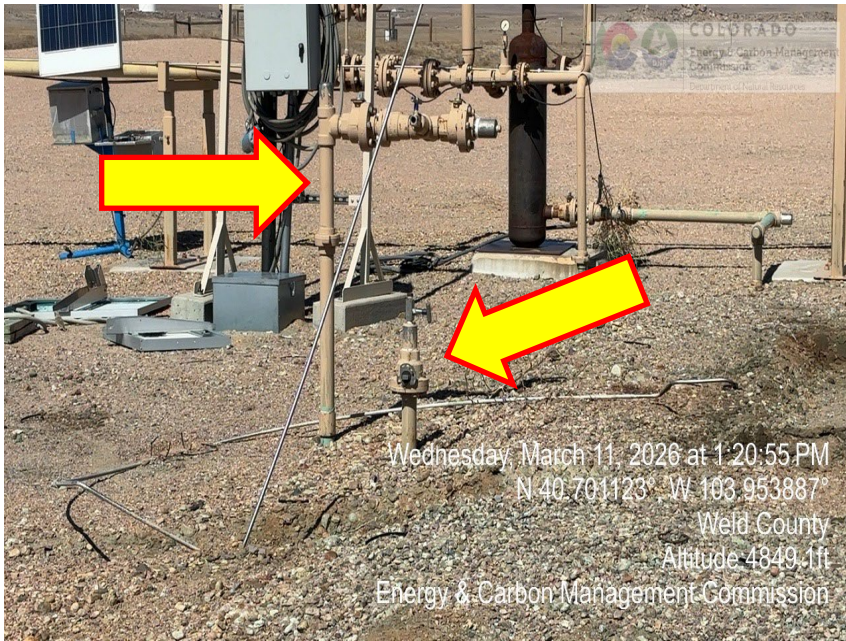

Inspection Photos
Location Name: Castor LC35-62HN
Location ID: 433165

Photo 1 – Wellhead

Photo 2 – Wellhead

Inspection Photos
Location Name: Castor LC35-62HN
Location ID: 433165

Photo 3 – Wellhead Sign

Photo 4 – Compressor Site

Inspection Photos
Location Name: Castor LC35-62HN
Location ID: 433165

Photo 5 – Unmarked Risers

Photo 6 – Unmarked Risers

Inspection Photos
Location Name: Castor LC35-62HN
Location ID: 433165

Photo 7 – Unused Batteries and Automation Equipment

Photo 8 – Separators

Inspection Photos
Location Name: Castor LC35-62HN
Location ID: 433165

Photo 9 – Unmarked Risers

Photo 10 – ECDs

Inspection Photos
Location Name: Castor LC35-62HN
Location ID: 433165

Photo 11 – Tank Battery