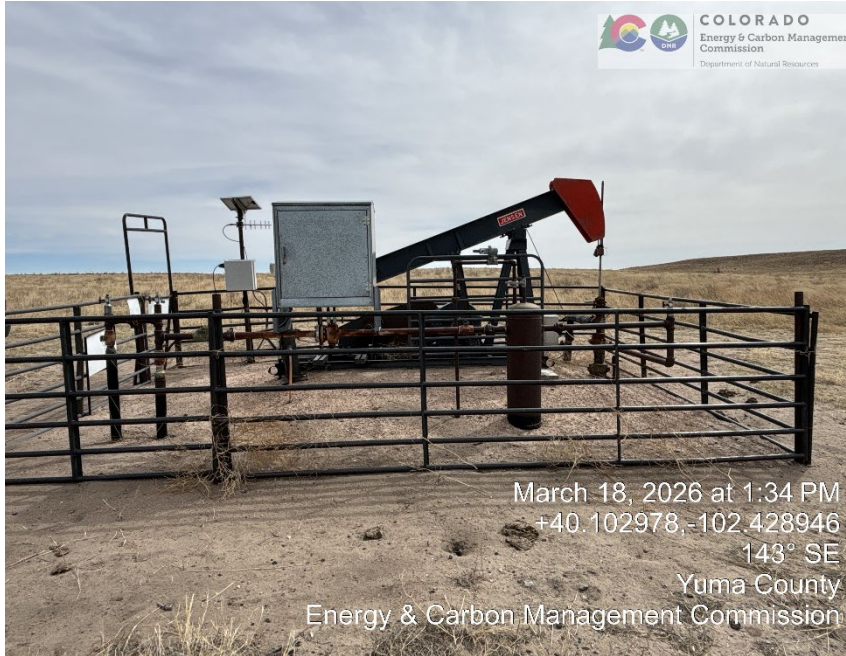

Inspection Photos
Location Name: Gardner 21-32
API: 05-125-09405

Lease sign

Gas scrubber

Inspection Photos
Location Name: Gardner 21-32
API: 05-125-09405

Meter run, PU, and Wellhead