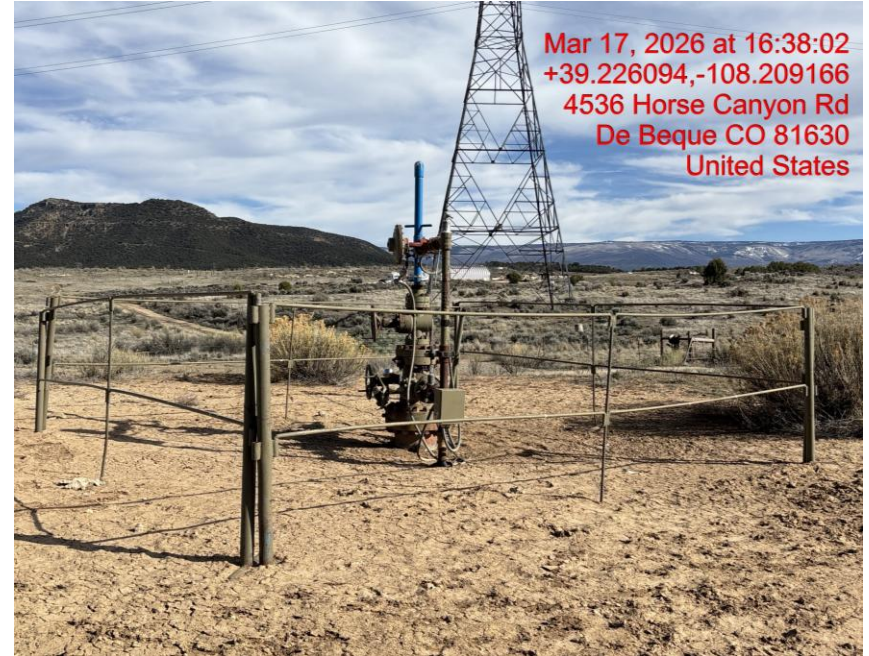

Audit Photos

Location Name: LARAMIE ENERGY LLC, Horseshoe Canyon/1-34 Pad

Location ID: 312481

Date: 3/17/2026

Mar 17, 2026 at 16:37:27
+39.226288,-108.209357
1885 45 1/2 Rd
De Beque CO 81630
United States

Mar 17, 2026 at 16:38:02
+39.226094,-108.209166
4536 Horse Canyon Rd
De Beque CO 81630
United States

Location Overview – Photo #03146

Location – Photo #03147

Audit Photos

Location Name: LARAMIE ENERGY LLC, Horseshoe Canyon/1-34 Pad

Location ID: 312481

Date: 3/17/2026

Location – Photo #03150

Location – Photo #03149

Audit Photos

Location Name: LARAMIE ENERGY LLC, Horseshoe Canyon/1-34 Pad

Location ID: 312481

Date: 3/17/2026

Inaccurate Information on Wellhead Sign – Photo #03148