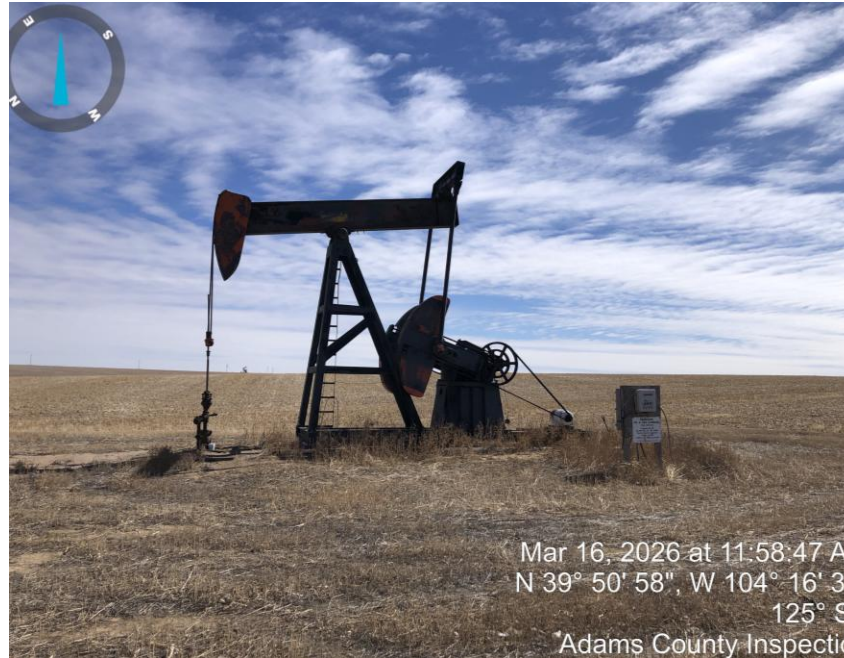

Inspection Photos
Location Name: FERGUSON#2
Location ID: 319714

Photo #1 Tanks.

Photo #2 Separator, ECDs & meter.

Inspection Photos
Location Name: FERGUSON#2
Location ID: 319714

Photo #3 P/W pit.

Photo #4 P/W tank.

Inspection Photos
Location Name: FERGUSON#2
Location ID: 319714

Photo #5 Pump jack.