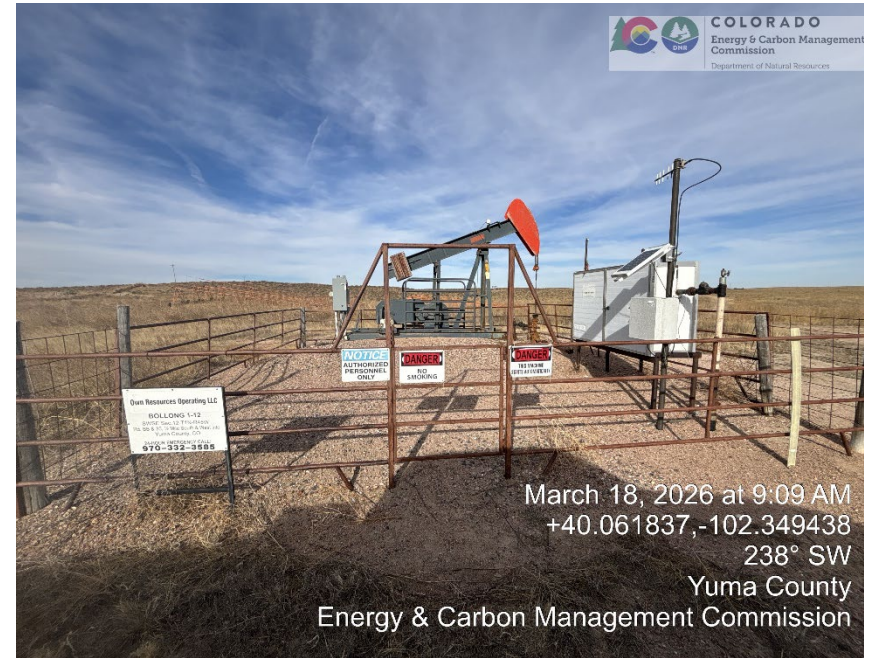

Inspection Photos
Location Name: Bollong 1-12
API: 05-125-06760

Lease sign

PU, Wellhead, and Meter run

Inspection Photos
Location Name: Bollong 1-12
API: 05-125-06760

VGS and Meter

Off location shed and Tank

Inspection Photos
Location Name: Bollong 1-12
API: 05-125-06760

Off location shed

Access signs