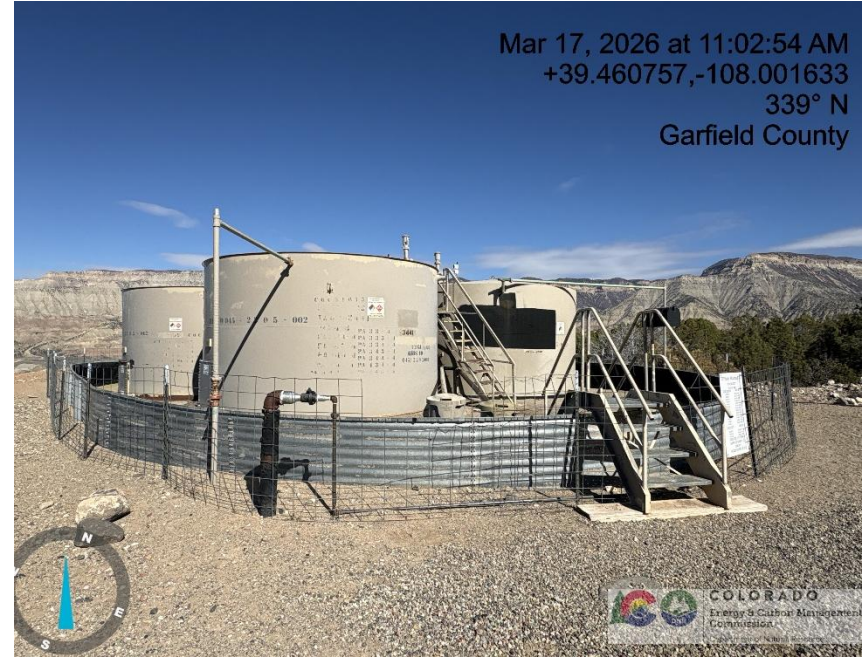

Inspection Photos

Location Name: TEP ROCKY MOUNTAIN LLC SAVAGE PA 34-4 Pad

Location ID: 334654

Photo # 9587 From entrance to location

Photo # 9588 Location

Inspection Photos

Location Name: TEP ROCKY MOUNTAIN LLC SAVAGE PA 34-4 Pad

Location ID: 334654

Photo # 9589 Location

Photo # 9590 Location

Inspection Photos

Location Name: TEP ROCKY MOUNTAIN LLC SAVAGE PA 34-4 Pad

Location ID: 334654

Photo # 9591 Location

Photo # 9592 Location

Inspection Photos

Location Name: TEP ROCKY MOUNTAIN LLC SAVAGE PA 34-4 Pad

Location ID: 334654

Photo # 9593 Location

Photo # 9594 Location

Inspection Photos

Location Name: TEP ROCKY MOUNTAIN LLC SAVAGE PA 34-4 Pad

Location ID: 334654

Photo # 9595 Location

Photo # 9596 Location

Inspection Photos

Location Name: TEP ROCKY MOUNTAIN LLC SAVAGE PA 34-4 Pad

Location ID: 334654

Photo # 9597 Tank disconnected & not in use/unused equipment