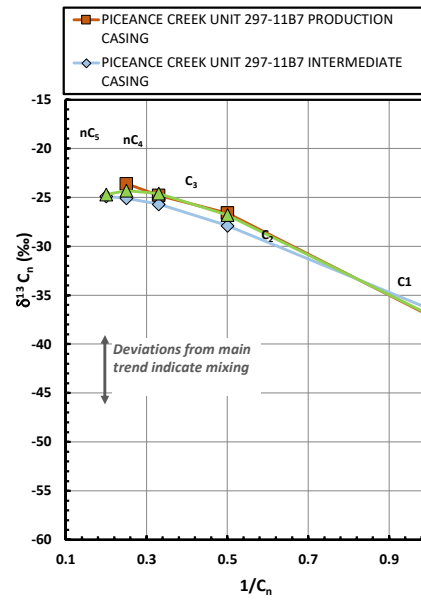

Mixing Plot