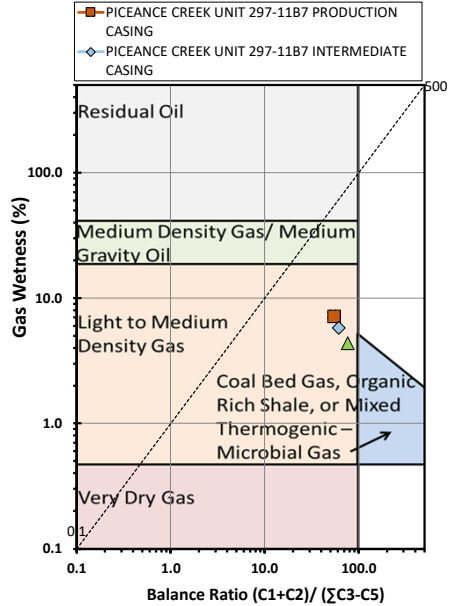

Haworth Ratio Plot - Characterization of Hydrocarbon Type