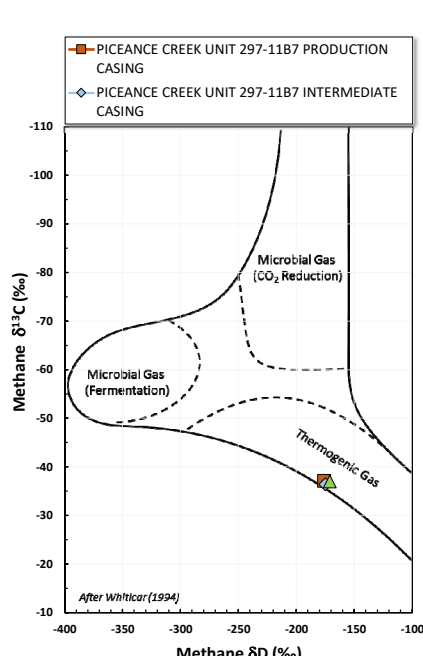

Haworth Ratio Plot - Characterization of Hydrocarbon Type