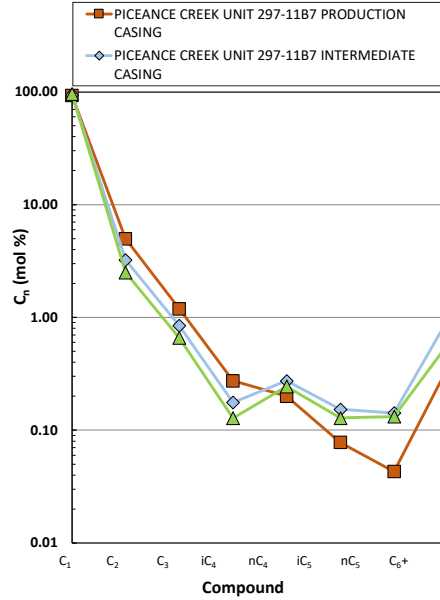

Hydrocarbon Composition Plot