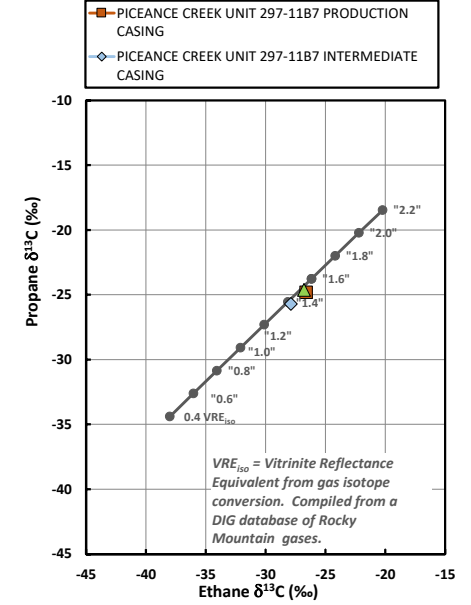

Ethane - Propane Maturity Plot