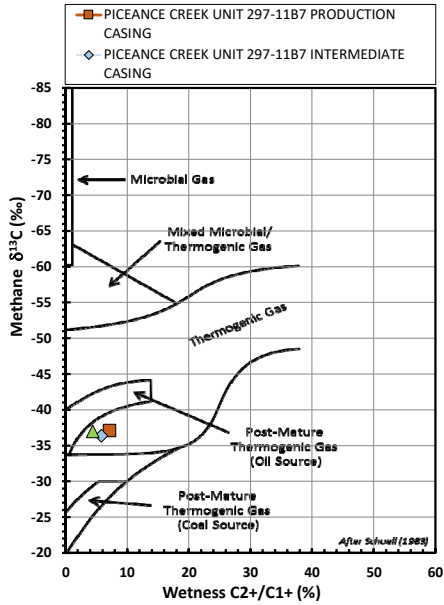

Methane $\delta^{13}\text{C}$ vs Wetness Genetic Classification Plot

Haworth Ratio Plot - Characterization of Hydrocarbon Type