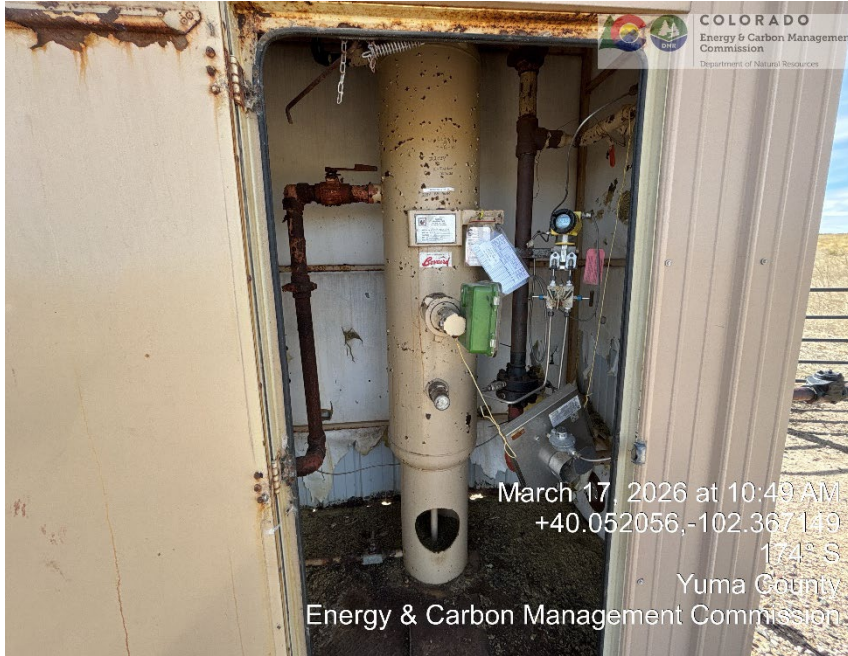

Inspection Photos
Location Name: Rockwell 33-14
API: 05-125-07593

Lease sign

Meter run, PU, and Wellhead

Inspection Photos
Location Name: Rockwell 33-14
API: 05-125-07593

Wellhead and PU

Soil staining

Inspection Photos
Location Name: Rockwell 33-14
API: 05-125-07593

VGS

Location fence

Inspection Photos
Location Name: Rockwell 33-14
API: 05-125-07593

Access signs