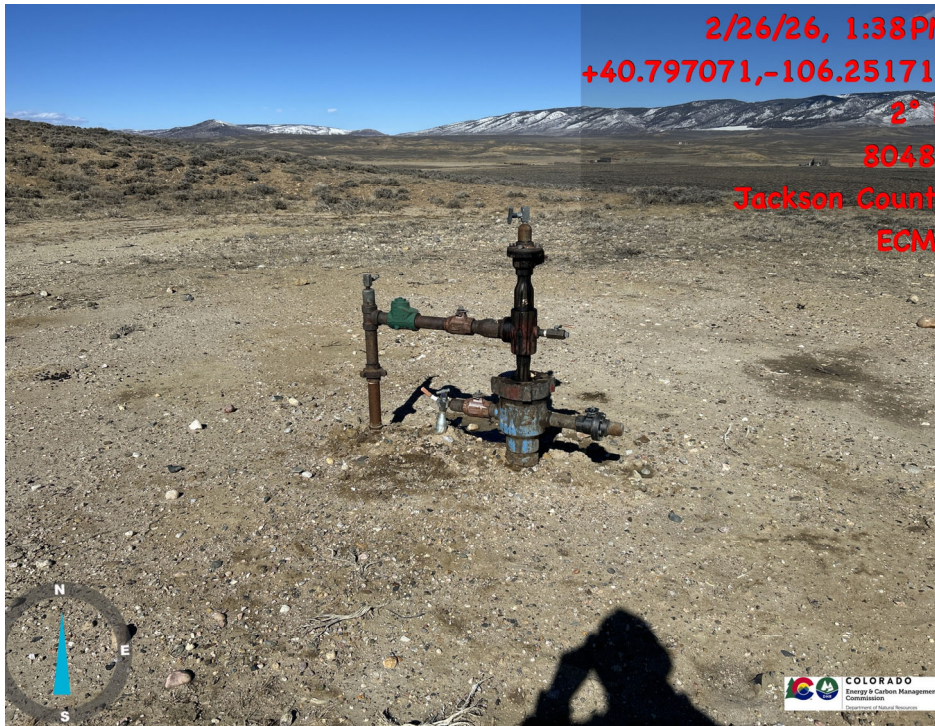

KPK  
McCallum 106  
Location ID: 324665

Location

Location/ well head

KPK  
McCallum 106  
Location ID: 324665

Well head signage