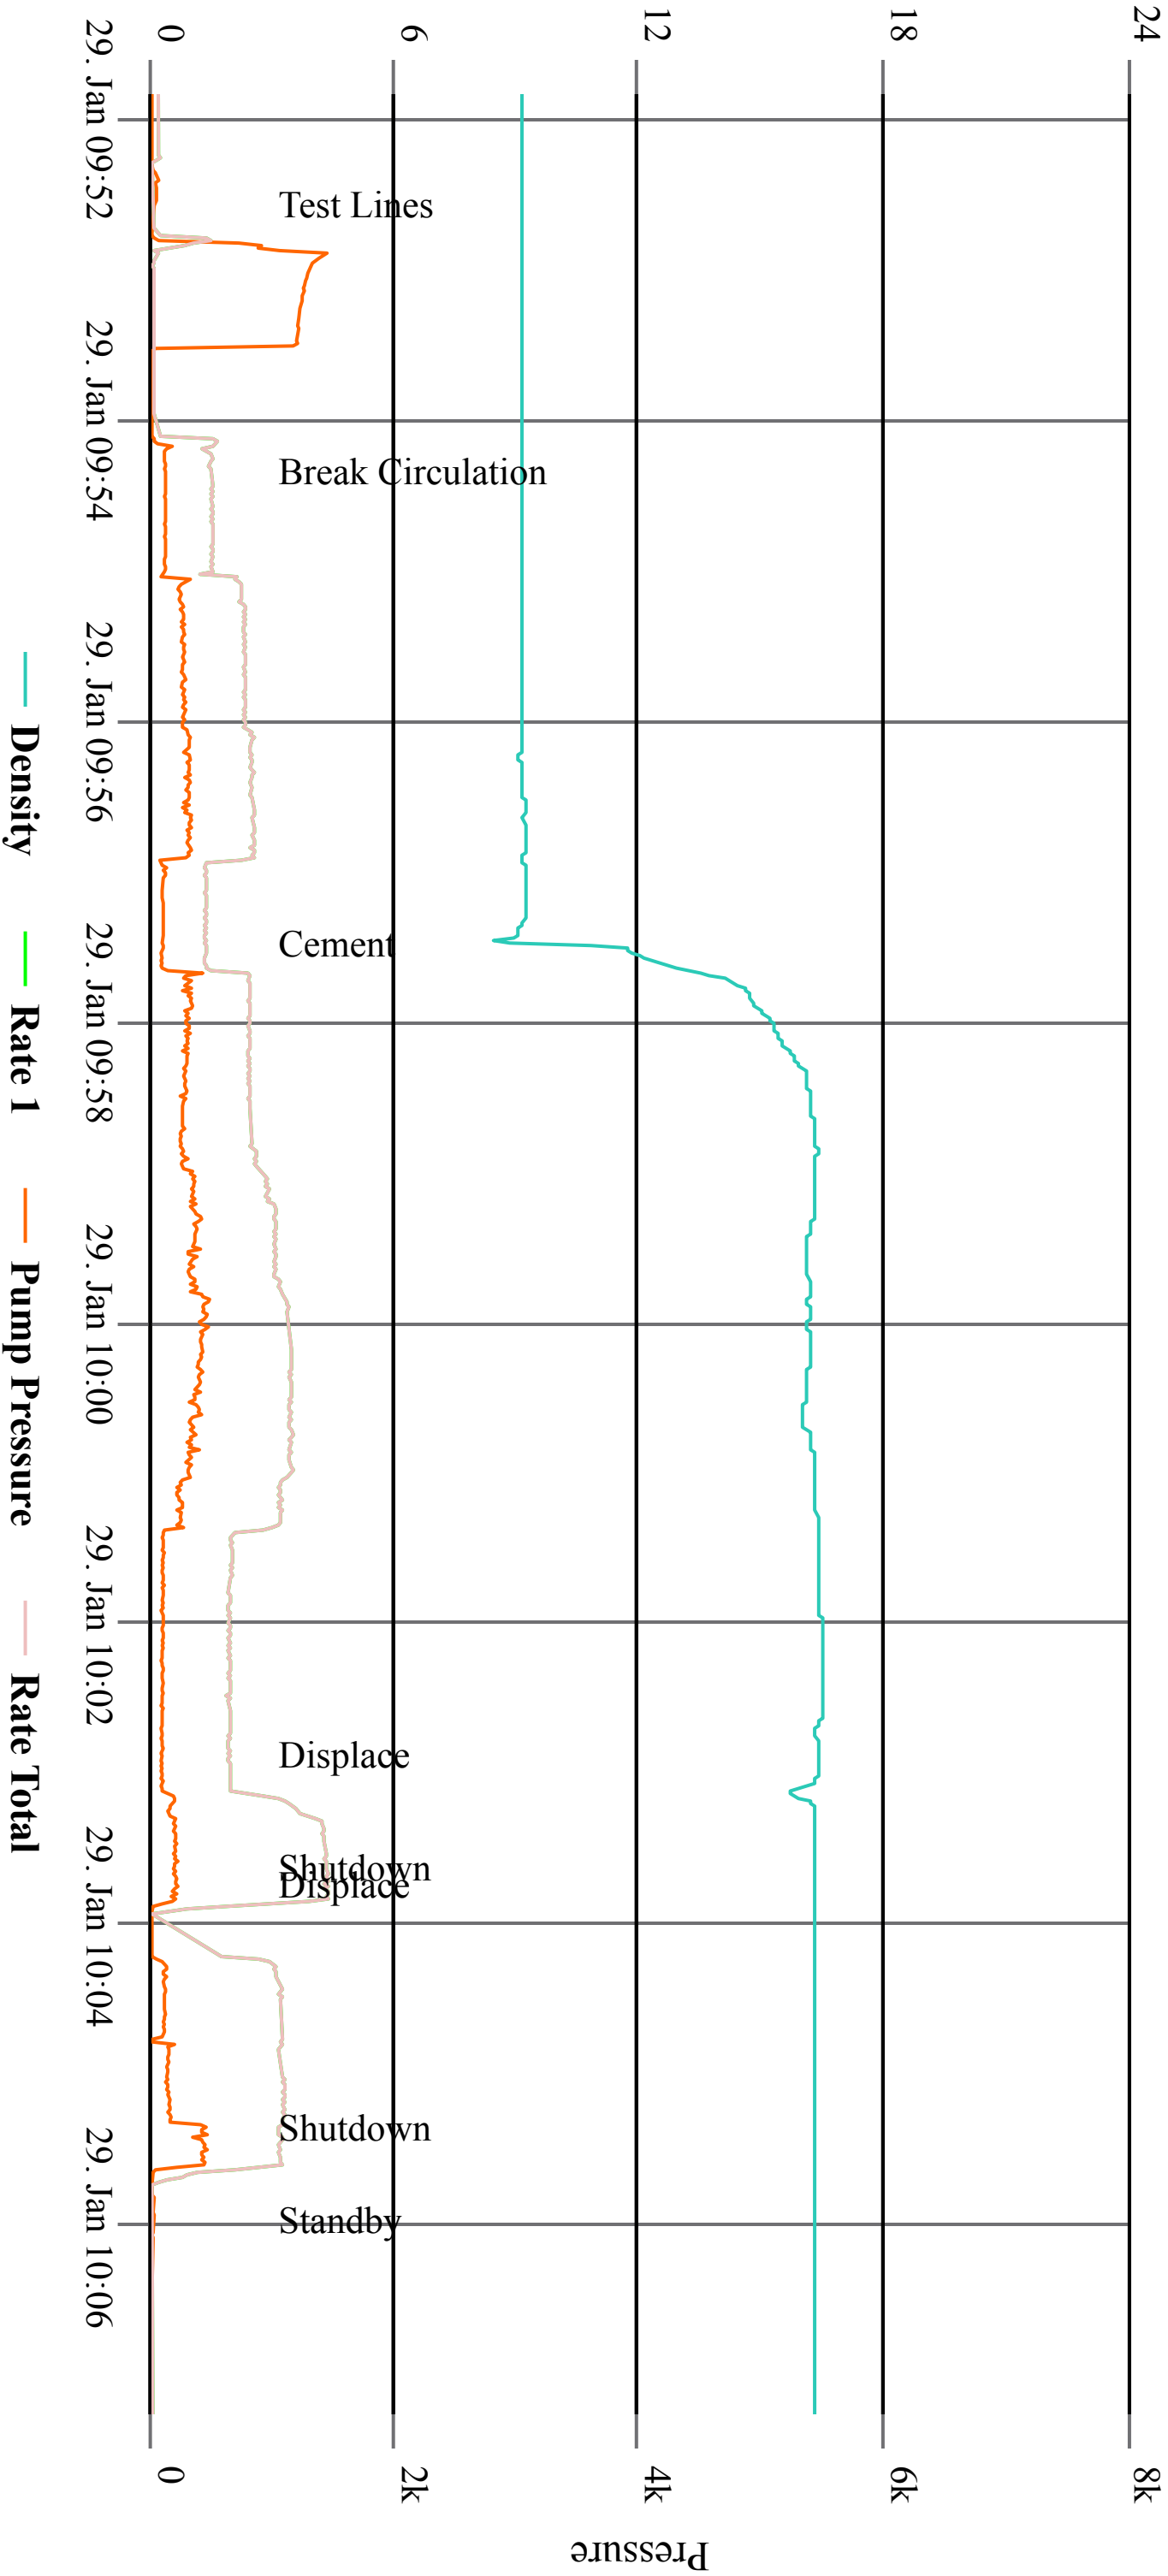

STATE OF COLORADO "V" 3 CEMENTING

STATE OF COLORADO "V" 3 (PLUG 1)

CEMENTING

Pump Rate (bbl/min) & Density (ppg)

STATE OF COLORADO "V" 3 (PLUG 2)

CEMENTING

STATE OF COLORADO "V" 3 CEMENTING

Pump Rate (bbl/min) & Density (ppg)