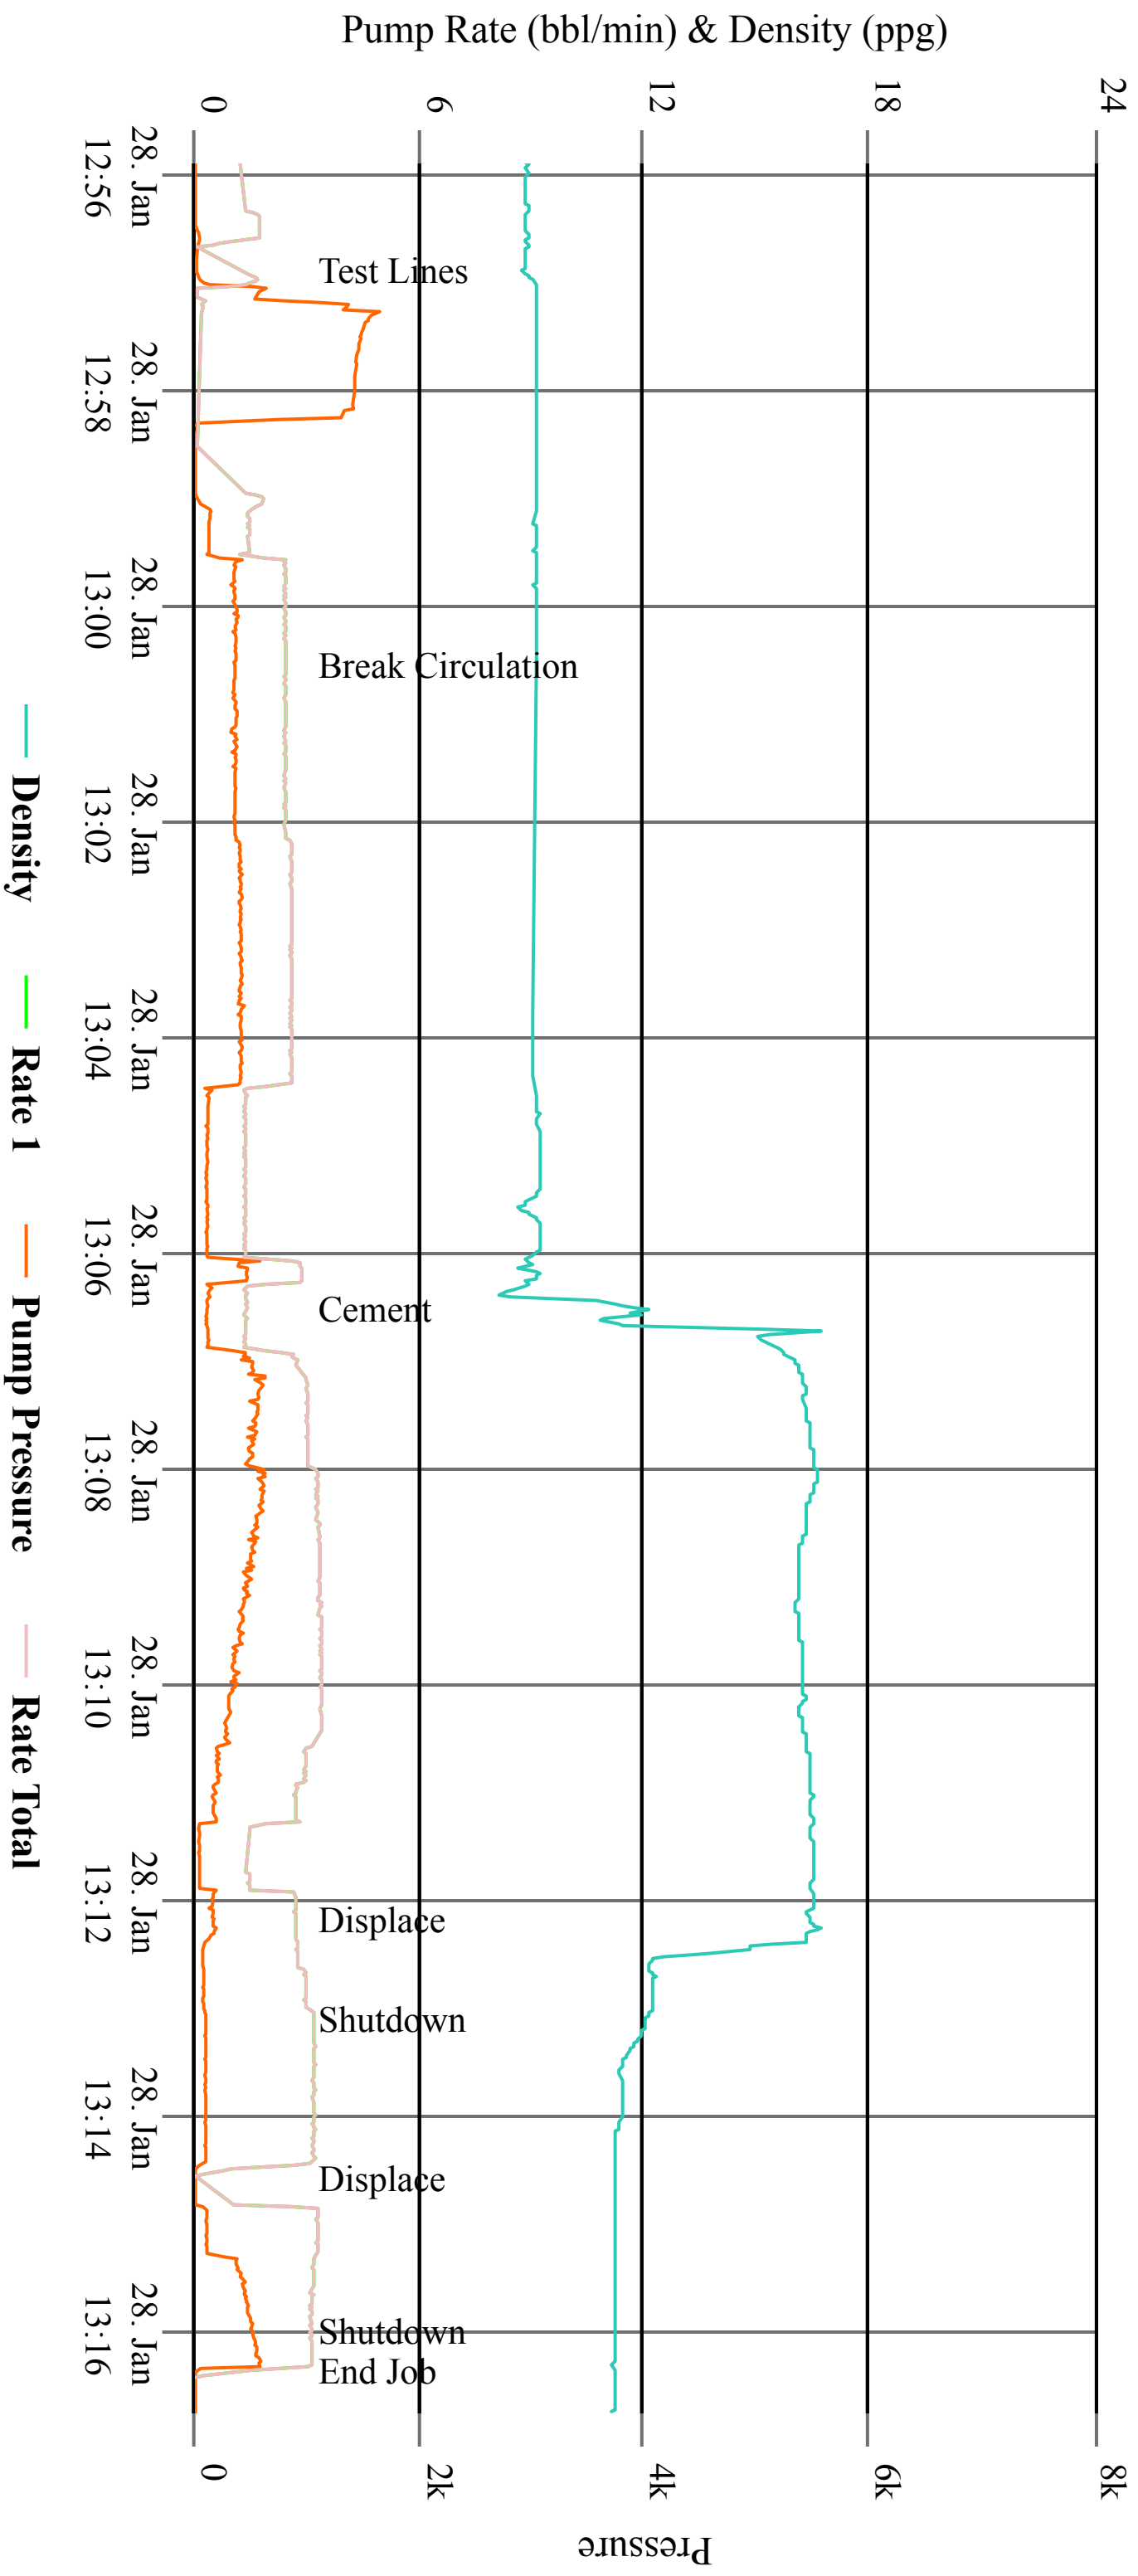

STATE OF COLORADO "V" 3 CEMENTING

STATE OF COLORADO "V" 3 (PLUG 1)

CEMENTING

Pump Rate (bbl/min) & Density (ppg)

STATE OF COLORADO "V" 3 (PLUG 2)

CEMENTING

STATE OF COLORADO "V" 3 CEMENTING

Pump Rate (bbl/min) & Density (ppg)