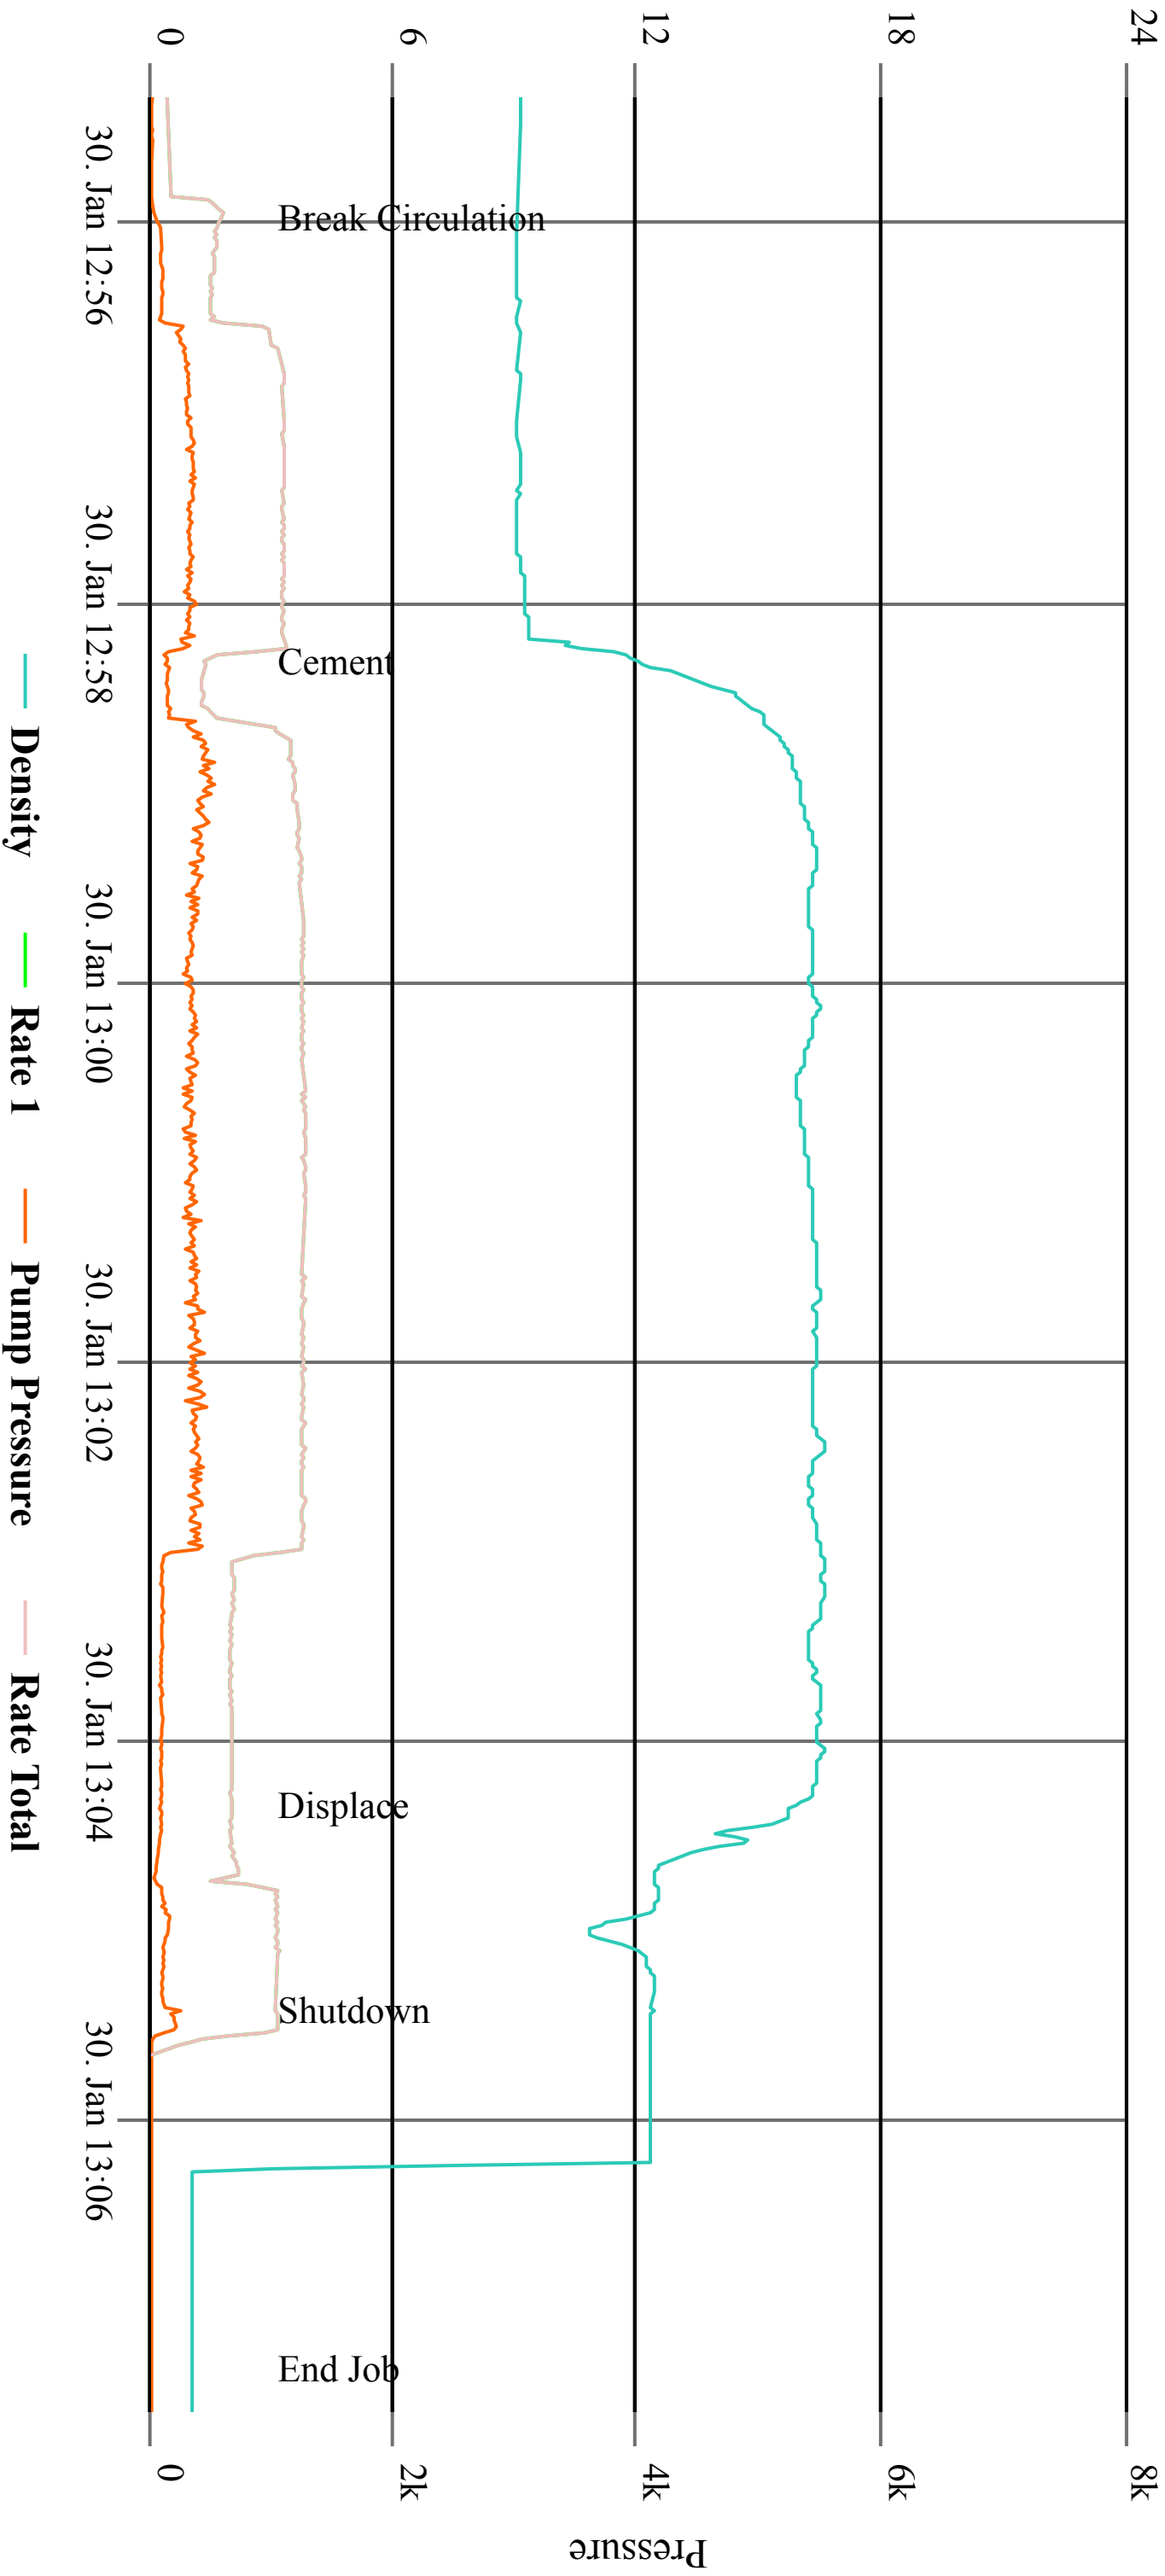

STATE OF COLORADO "V" 3 CEMENTING

STATE OF COLORADO "V" 3 (PLUG 1)

CEMENTING

Pump Rate (bbl/min) & Density (ppg)

STATE OF COLORADO "V" 3 (PLUG 2)

CEMENTING

STATE OF COLORADO "V" 3 CEMENTING

Pump Rate (bbl/min) & Density (ppg)