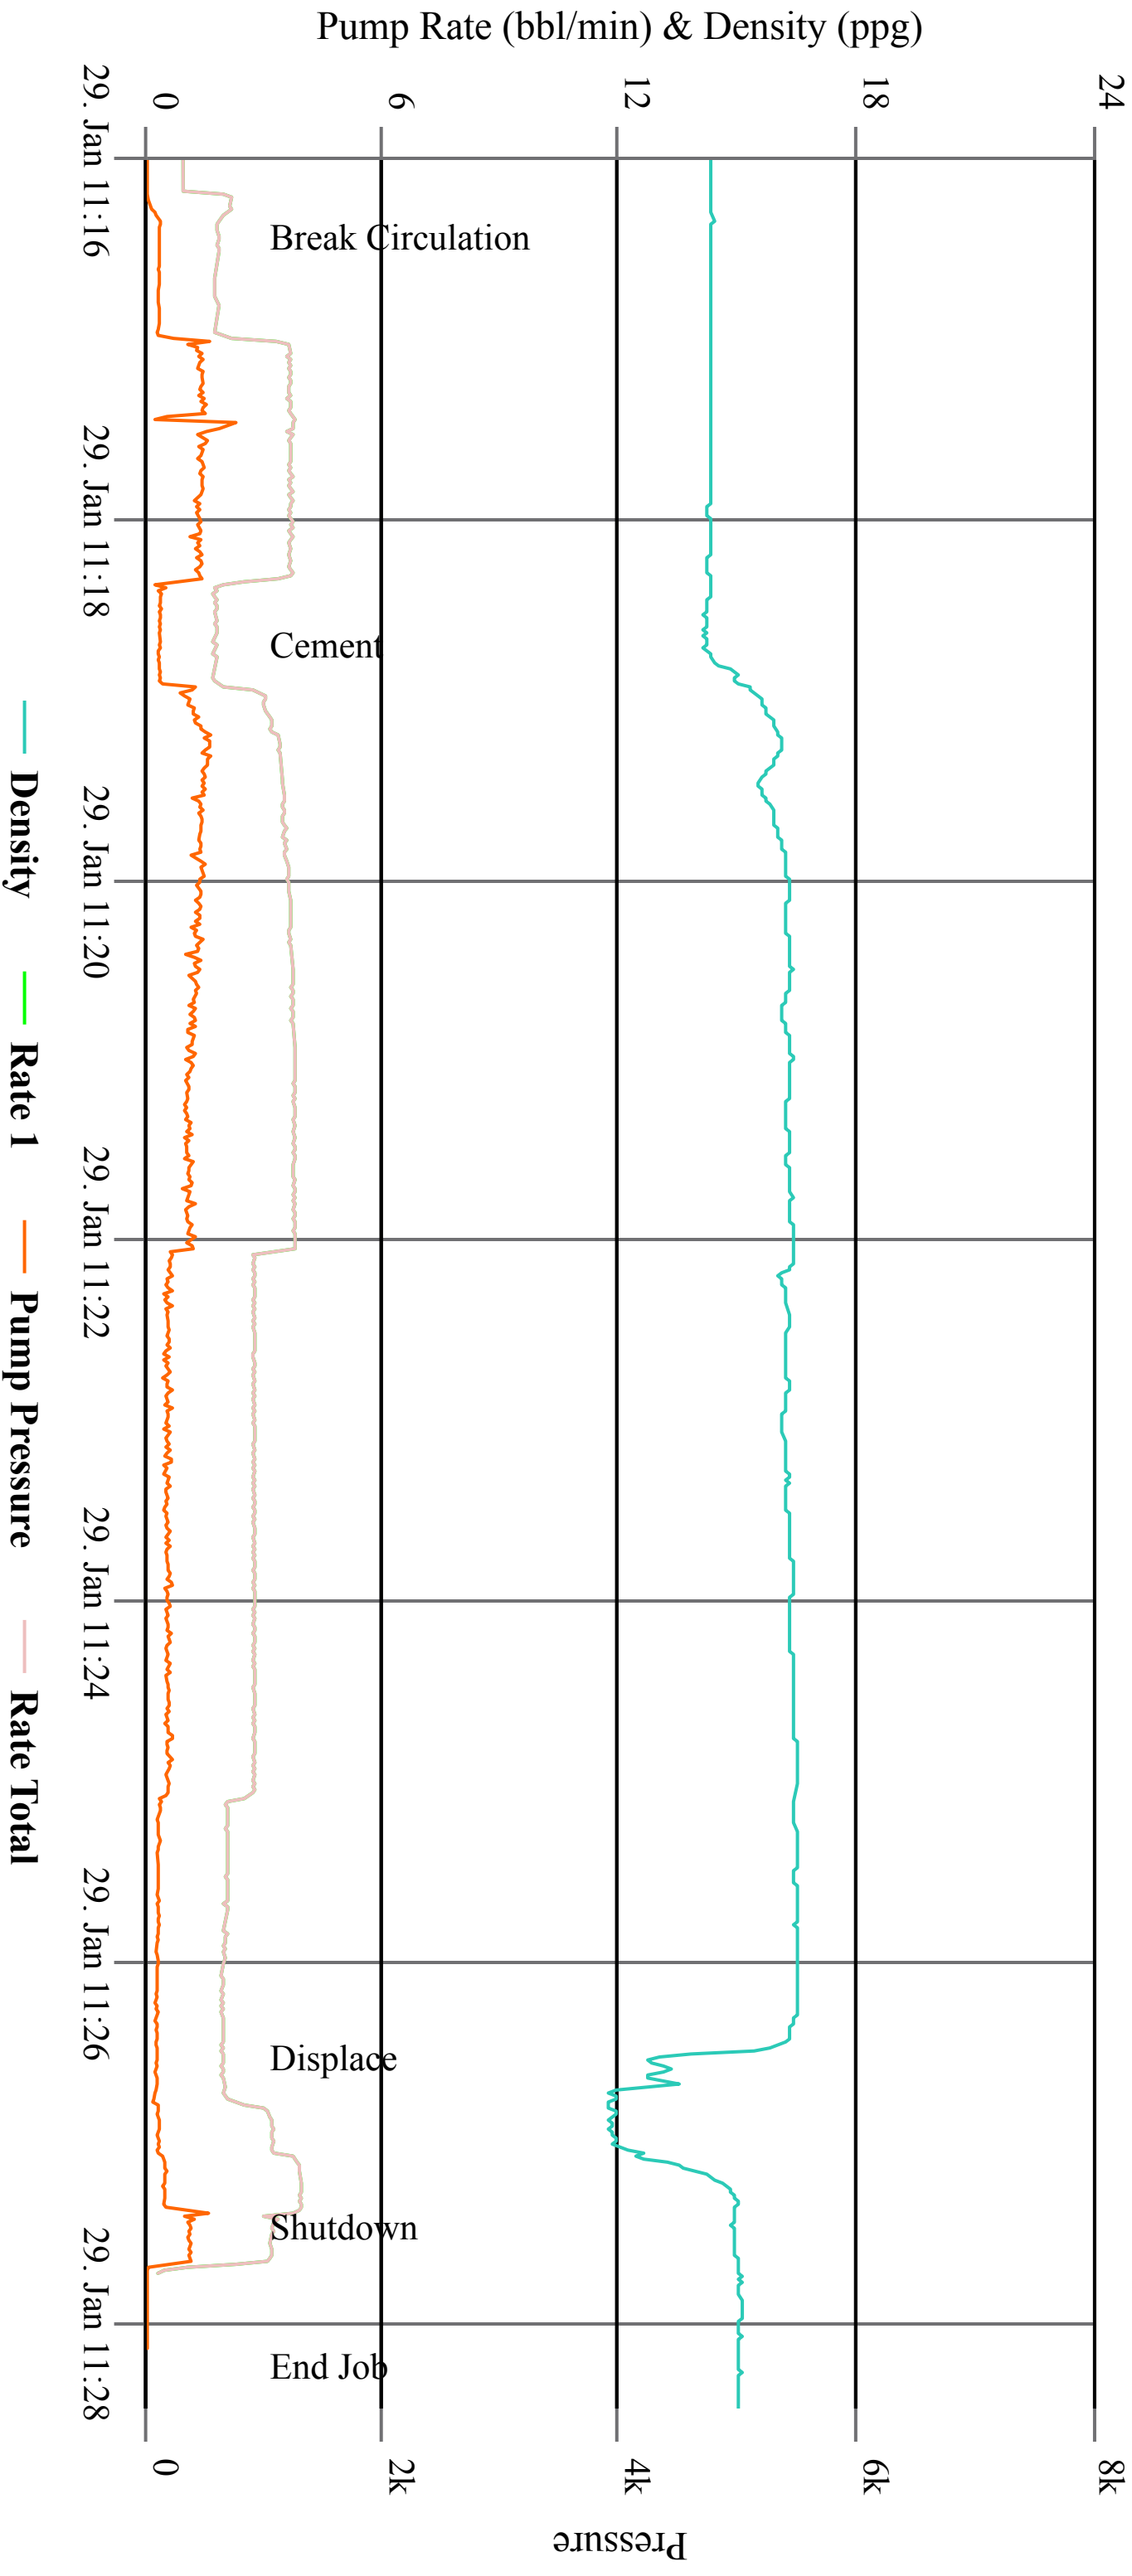

STATE OF COLORADO "V" 3 CEMENTING

STATE OF COLORADO "V" 3 (PLUG 1)

CEMENTING

Pump Rate (bbl/min) & Density (ppg)

STATE OF COLORADO "V" 3 (PLUG 2)

CEMENTING

STATE OF COLORADO "V" 3 CEMENTING

Pump Rate (bbl/min) & Density (ppg)