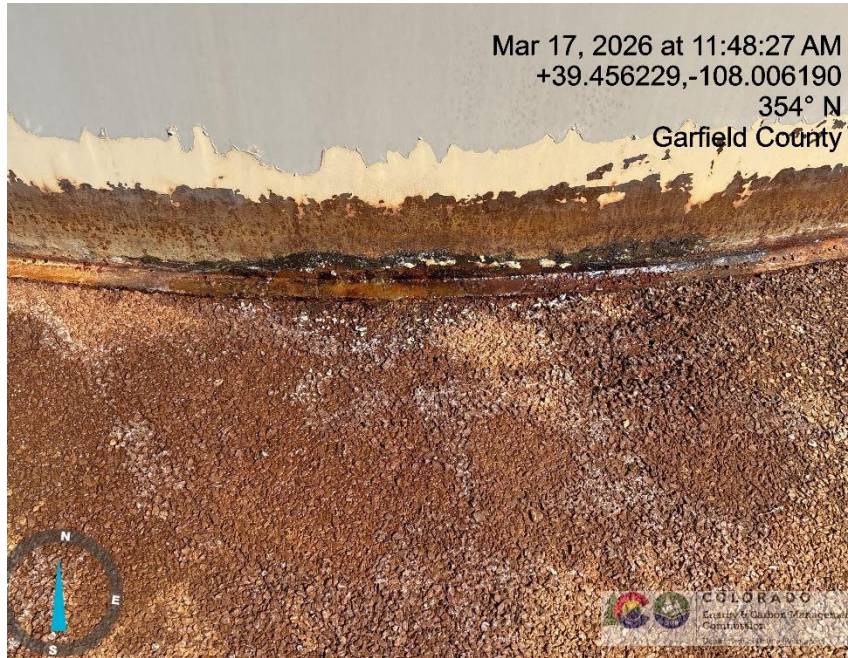

# Inspection Photos

Location Name: TEP ROCKY MOUNTAIN LLC SAVAGE PA 21-9 Pad

Location ID: 324452

Photo # 9765 Tank failure/Tank lacks integrity

Photo # 9766 Tank failure/Tank lacks integrity