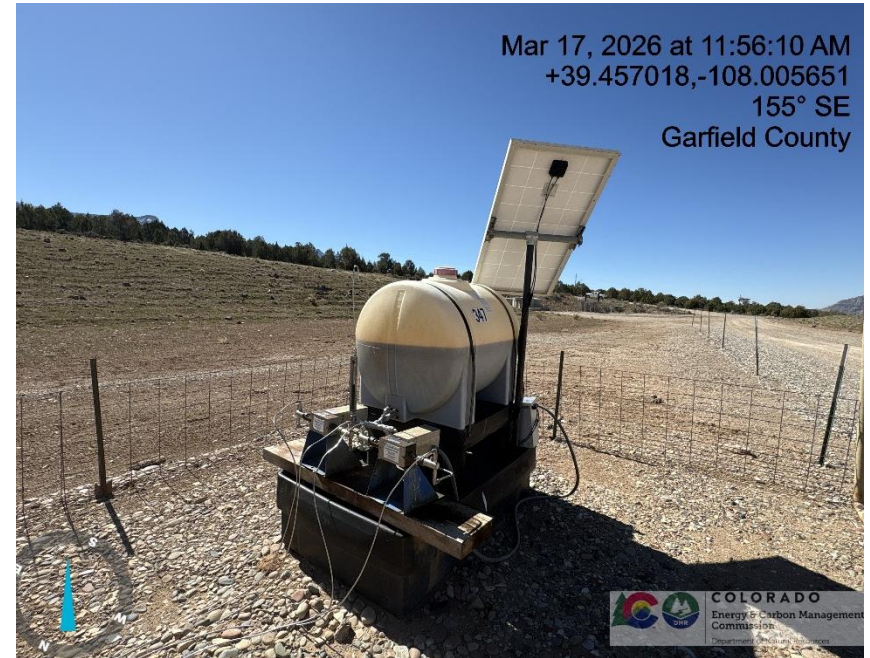

# Inspection Photos

Location Name: TEP ROCKY MOUNTAIN LLC SAVAGE PA 21-9 Pad

Location ID: 324452

Photo # 9757 From entrance to location

Photo # 9758 Location

# Inspection Photos

Location Name: TEP ROCKY MOUNTAIN LLC SAVAGE PA 21-9 Pad

Location ID: 324452

Photo # 9759 Location

Photo # 9760 Location

# Inspection Photos

Location Name: TEP ROCKY MOUNTAIN LLC SAVAGE PA 21-9 Pad

Location ID: 324452

Photo # 9761 Location

Photo # 9762 Location

# Inspection Photos

Location Name: TEP ROCKY MOUNTAIN LLC SAVAGE PA 21-9 Pad

Location ID: 324452

**Photo # 9763 Tank failure/Tank lacks integrity**

**Photo # 9764 Tank failure/Tank lacks integrity**