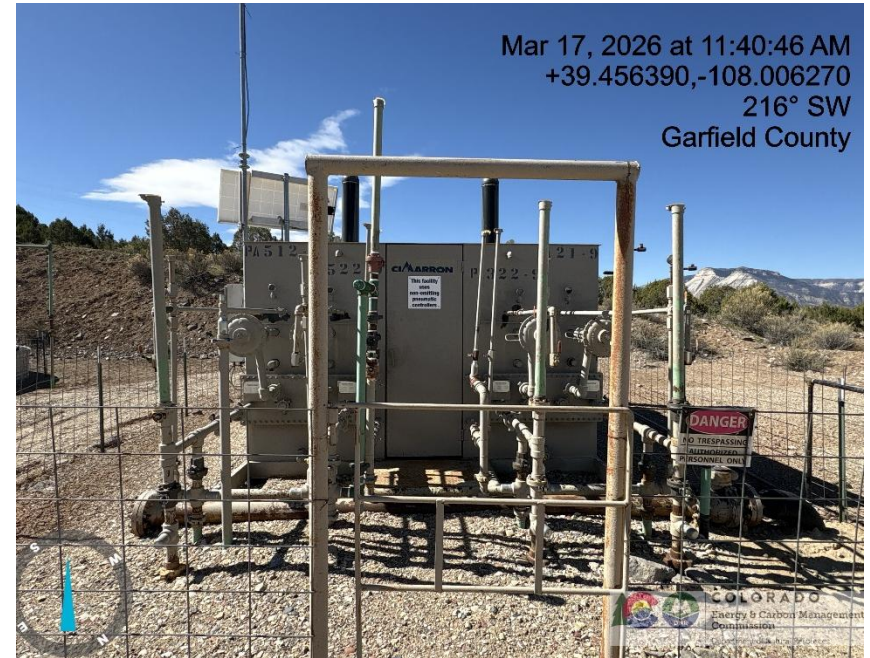

# Inspection Photos

Location Name: TEP ROCKY MOUNTAIN LLC SAVAGE PA 21-9 Pad

Location ID: 324452

Photo # 9757 From entrance to location

Photo # 9758 Location

# Inspection Photos

Location Name: TEP ROCKY MOUNTAIN LLC SAVAGE PA 21-9 Pad

Location ID: 324452

Photo # 9759 Location

Photo # 9760 Location

# Inspection Photos

Location Name: TEP ROCKY MOUNTAIN LLC SAVAGE PA 21-9 Pad

Location ID: 324452

Photo # 9761 Location

Photo # 9762 Location

# Inspection Photos

Location Name: TEP ROCKY MOUNTAIN LLC SAVAGE PA 21-9 Pad

Location ID: 324452

**Photo # 9763 Tank failure/Tank lacks integrity**

**Photo # 9764 Tank failure/Tank lacks integrity**