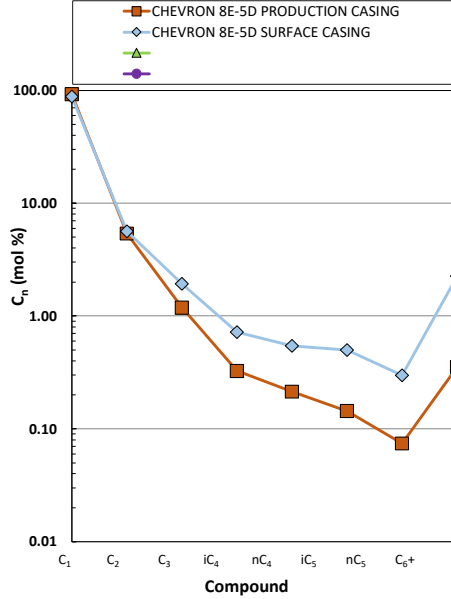

Hydrocarbon Composition Plot

Methane $\delta^{13}\text{C}$ vs δD Genetic Classification Plot