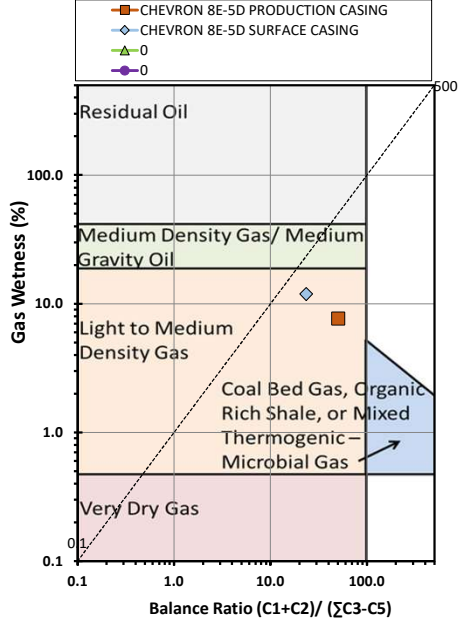

Haworth Ratio Plot - Characterization of Hydrocarbon Type