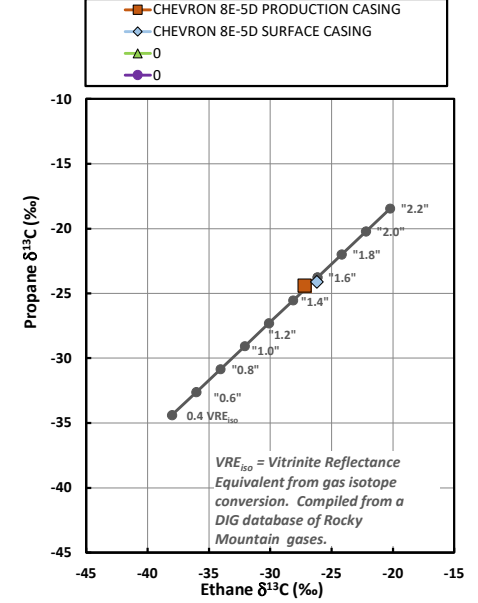

Ethane - Propane Maturity Plot