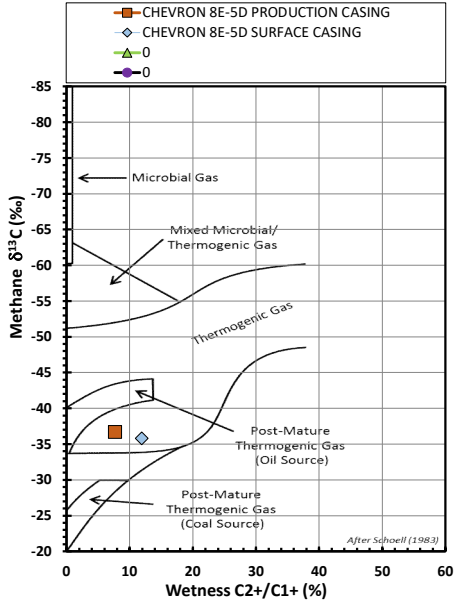

Methane $\delta^{13}\text{C}$ vs Wetness Genetic Classification Plot

Haworth Ratio Plot - Characterization of Hydrocarbon Type