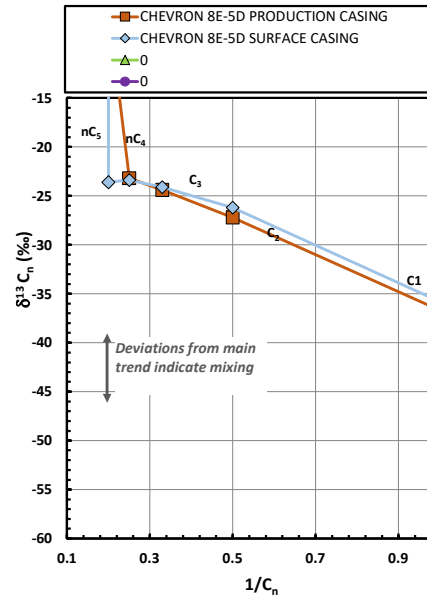

Mixing Plot