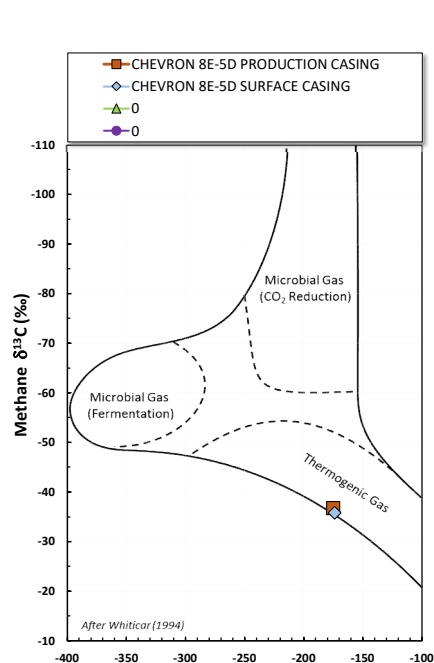

Methane $\delta^{13}\text{C}$ vs δD Genetic Classification Plot