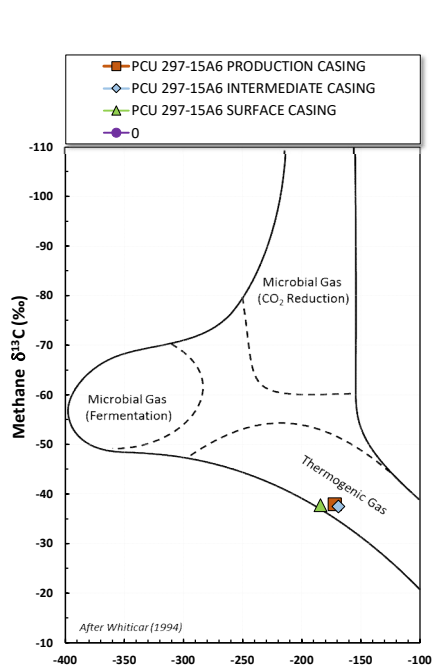

Methane $\delta^{13}\text{C}$ vs δD Genetic Classification Plot