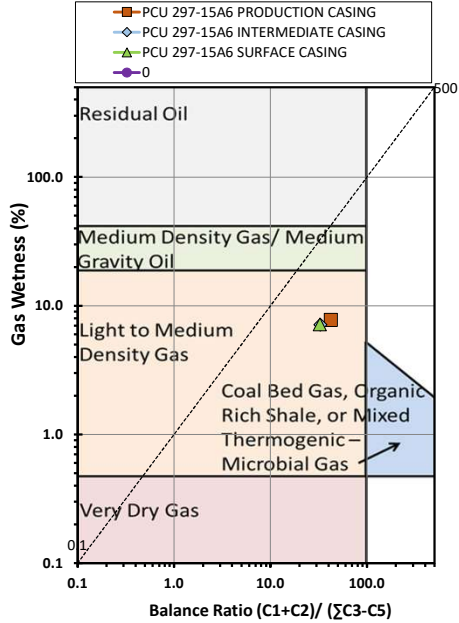

Haworth Ratio Plot - Characterization of Hydrocarbon Type