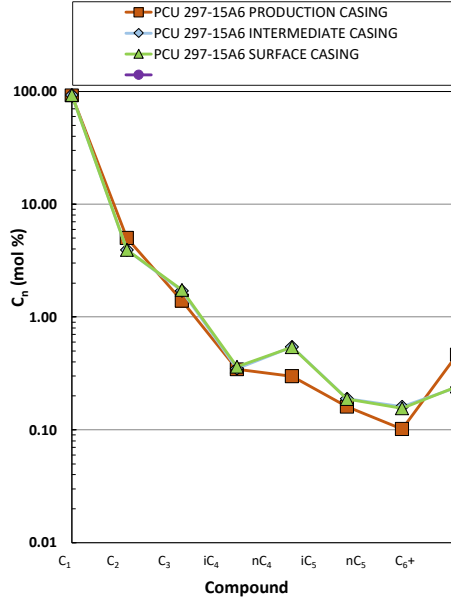

Hydrocarbon Composition Plot

Methane $\delta^{13}\text{C}$ vs δD Genetic Classification Plot