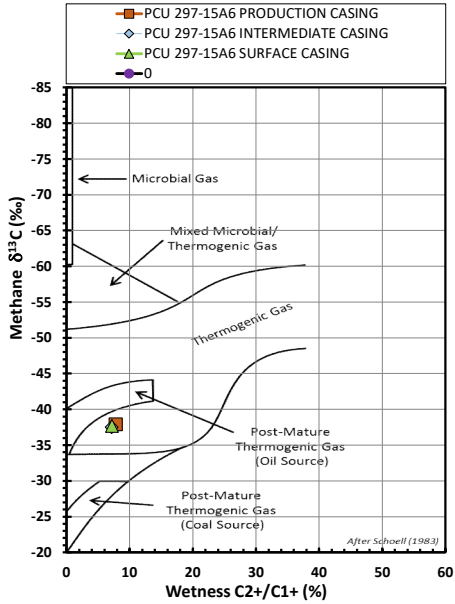

Methane $\delta^{13}\text{C}$ vs Wetness Genetic Classification Plot

Haworth Ratio Plot - Characterization of Hydrocarbon Type