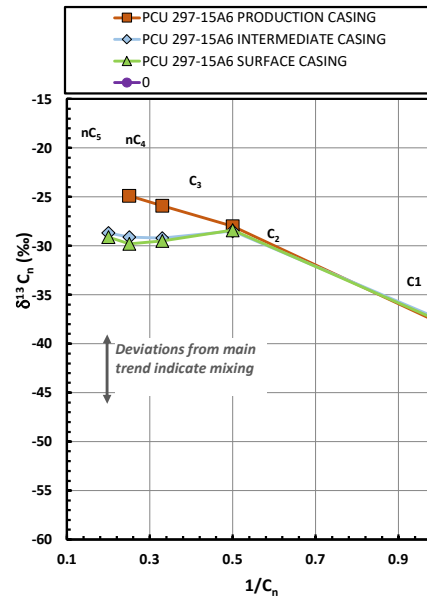

Mixing Plot