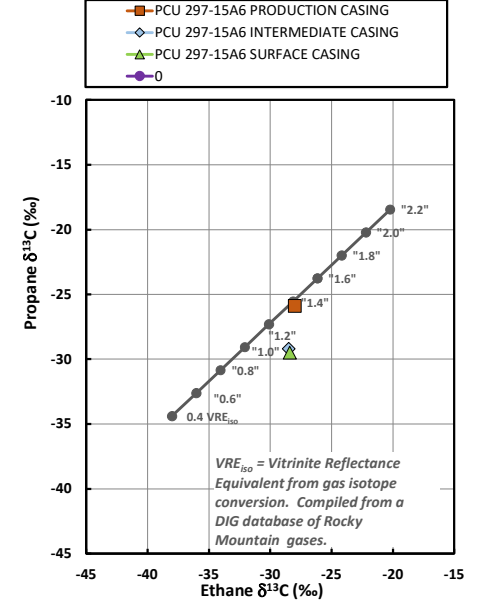

Ethane - Propane Maturity Plot