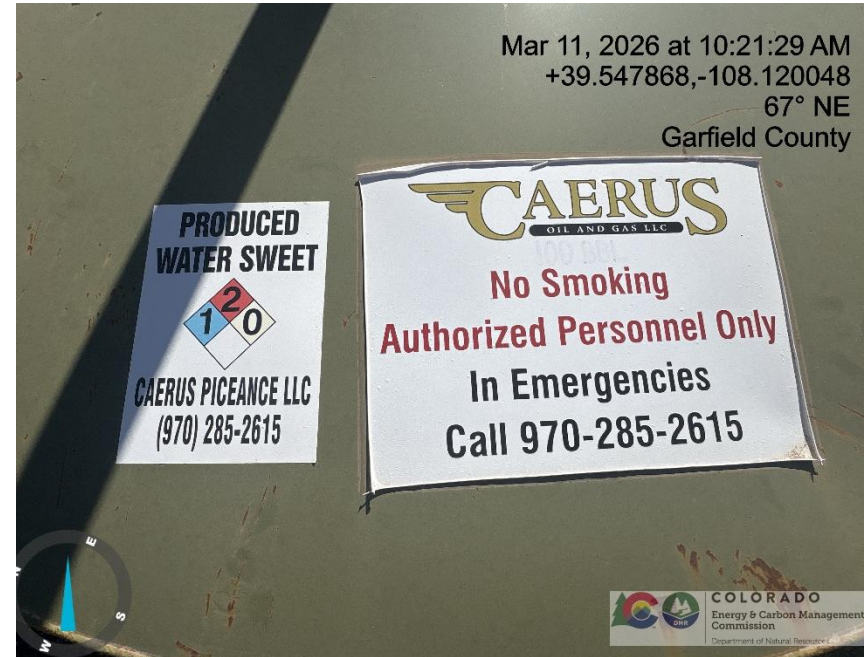

Inspection/Audit Photos

Location Name: QB ENERGY OPERATING LLC CHEVRON M04 696

Location #: 335585

Photo # 8208 From entrance to location

Photo # 8209 Location

Inspection/Audit Photos

Location Name: QB ENERGY OPERATING LLC CHEVRON M04 696

Location #: 335585

Photo # 8210 Location

Photo # 8211 Location

Inspection/Audit Photos

Location Name: QB ENERGY OPERATING LLC CHEVRON M04 696

Location #: 335585

Photo # 8212 Location

Photo # 8213 Location

Location #: 335585

Photo # 8216 Partially buried tank lacks capacity – additionally tank labels have previous operator name

Photo # 8217 Partially buried tank lacks capacity – additionally tank labels have previous operator name