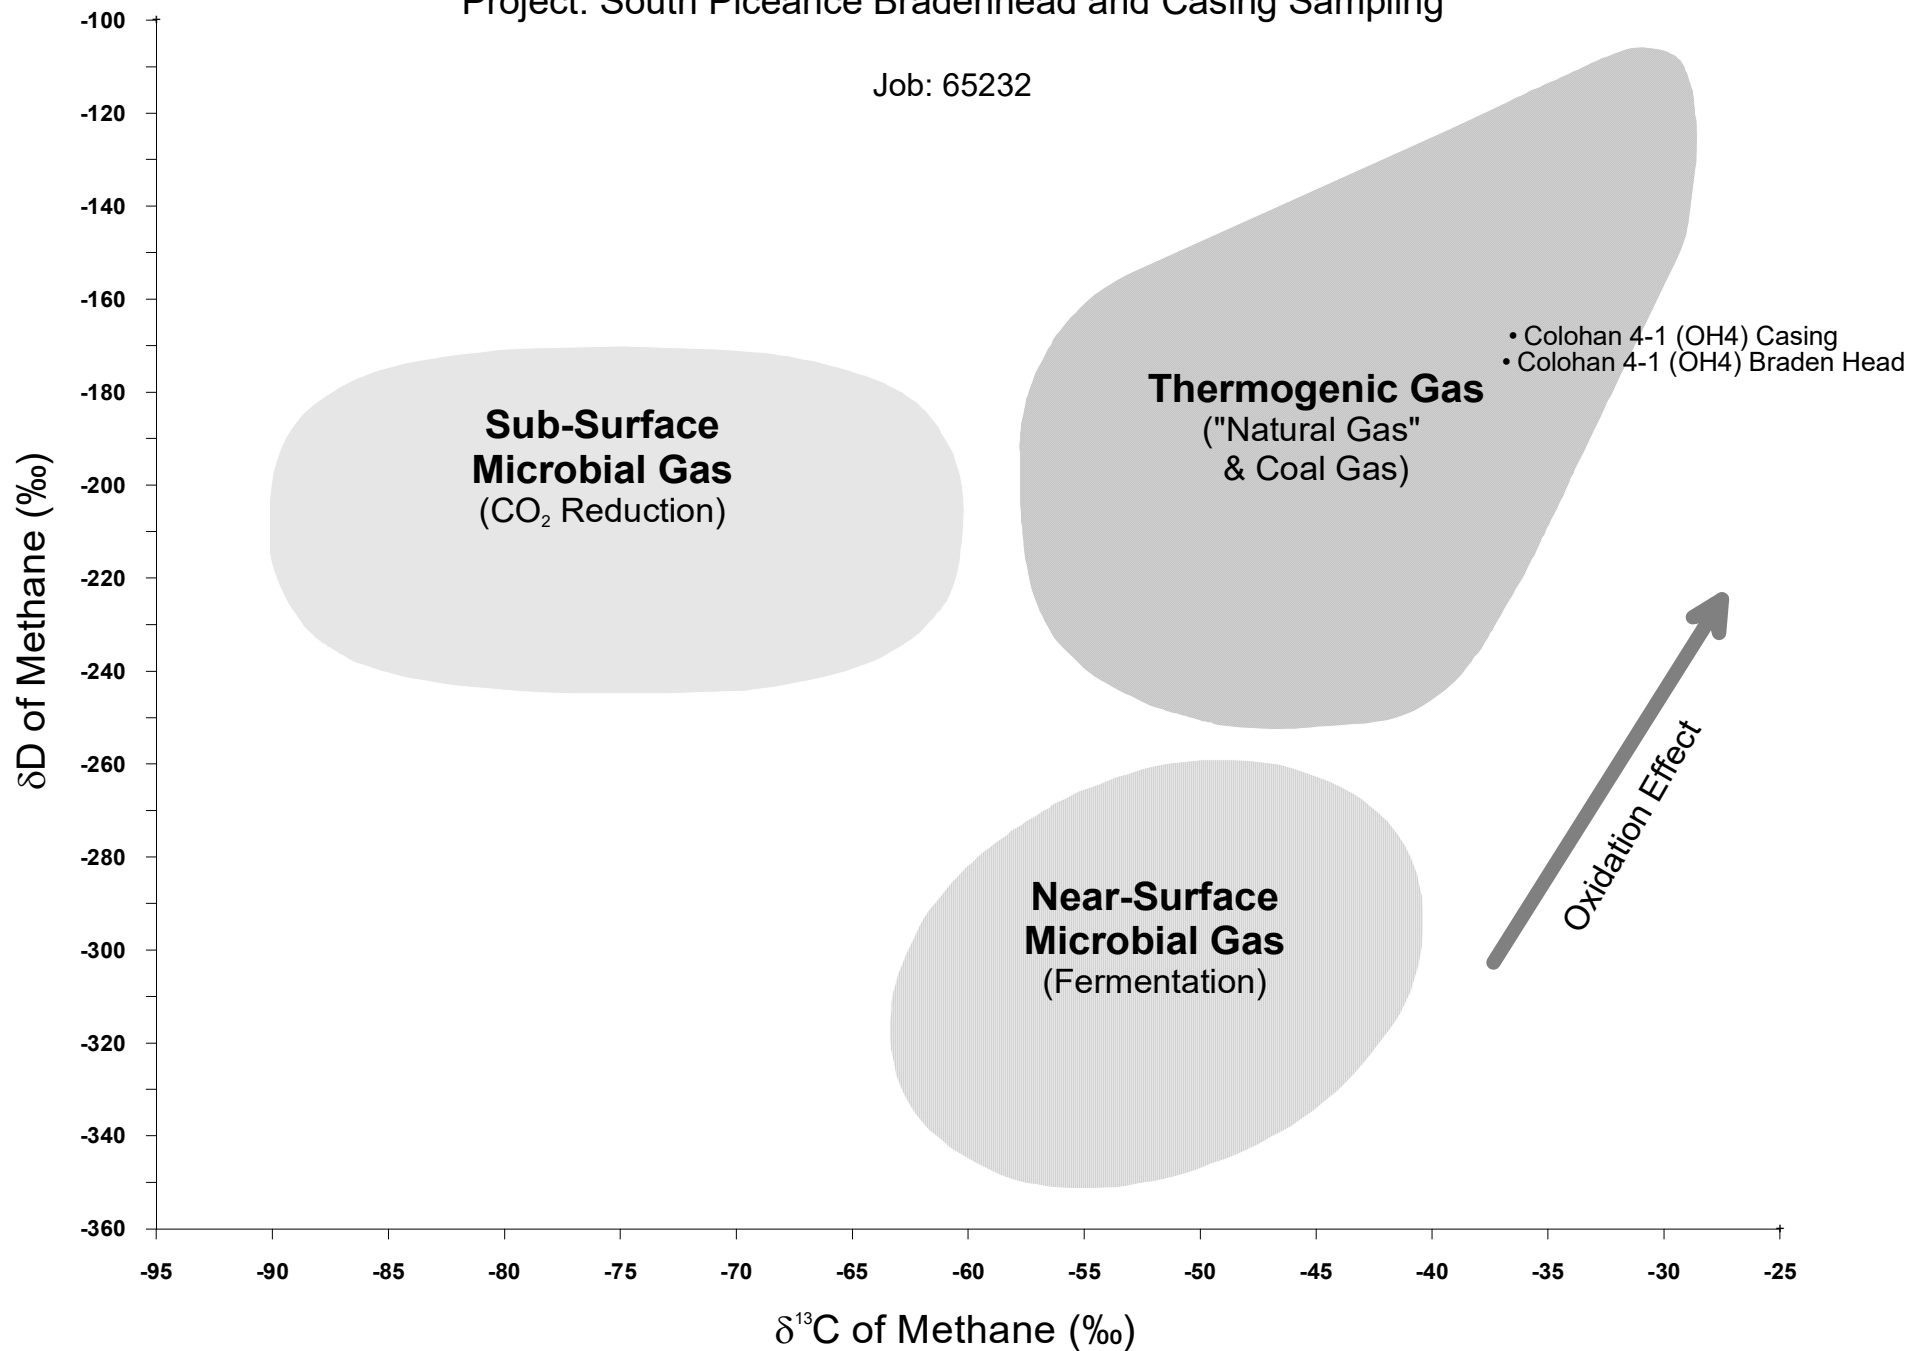

Project: South Piceance Bradenhead and Casing Sampling

Job: 65232

This plot is a visual representation of data and not intended to be an interpretation of results.