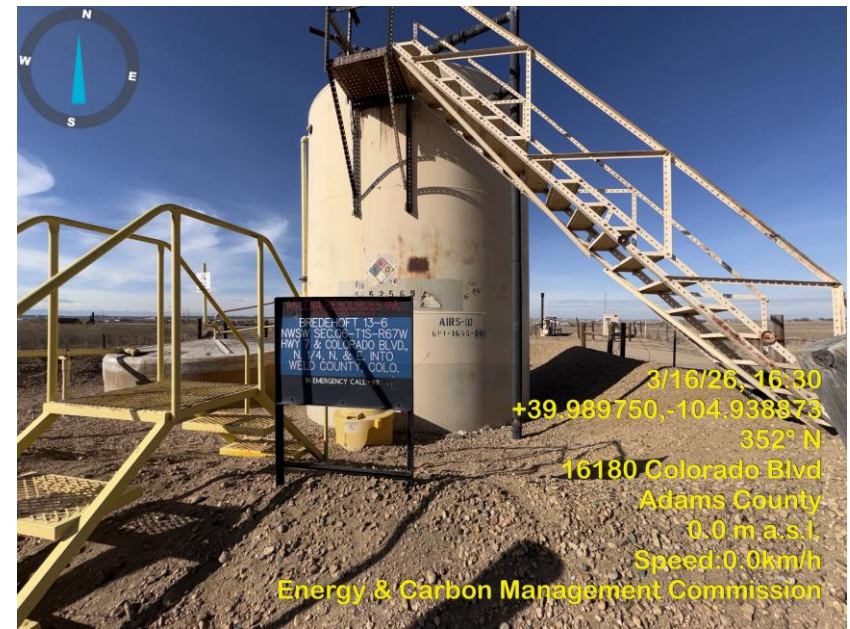

Inspection Photos  
Location Name: Bredhoft 13-6  
Location ID: 320425

Photo 1 Location.

Photo 2 Wellhead.

**Inspection Photos**  
**Location Name: Bredhoft 13-6**  
**Location ID: 320425**

**Photo 3 Location.**

**Photo 4 Wellsite.**

Inspection Photos  
Location Name: Bredhoft 13-6  
Location ID: 320425

Photo 5 Tank battery location.

Photo 6 Tank battery sign.

Inspection Photos  
Location Name: Bredhoft 13-6  
Location ID: 320425