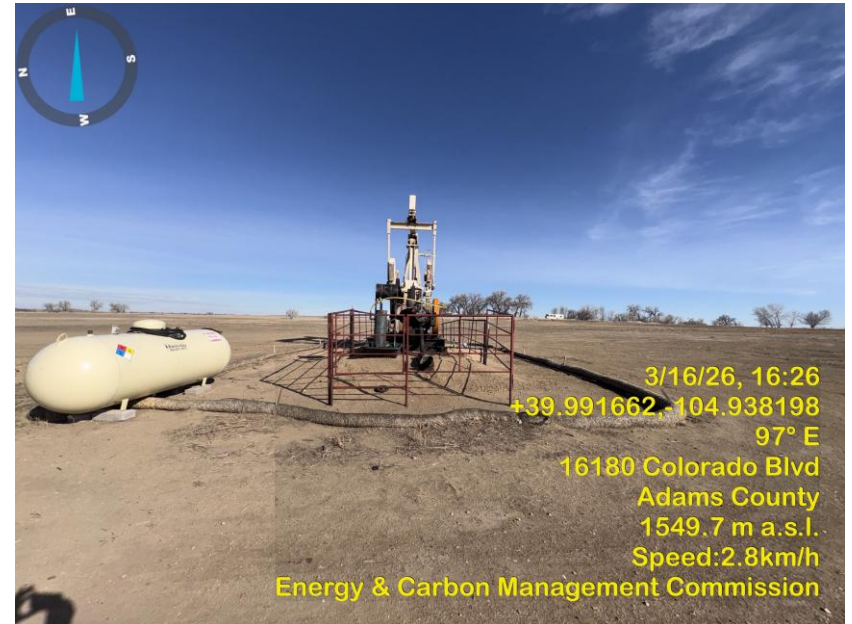

Inspection Photos  
Location Name: Bredhoft 13-6  
Location ID: 320425

Photo 1 Location.

Photo 2 Wellhead.

**Inspection Photos**  
**Location Name: Bredhoft 13-6**  
**Location ID: 320425**

**Photo 3 Location.**

**Photo 4 Wellsite.**

Inspection Photos  
Location Name: Bredhoft 13-6  
Location ID: 320425

Photo 5 Tank battery location.

Photo 6 Tank battery sign.

Inspection Photos  
Location Name: Bredhoft 13-6  
Location ID: 320425