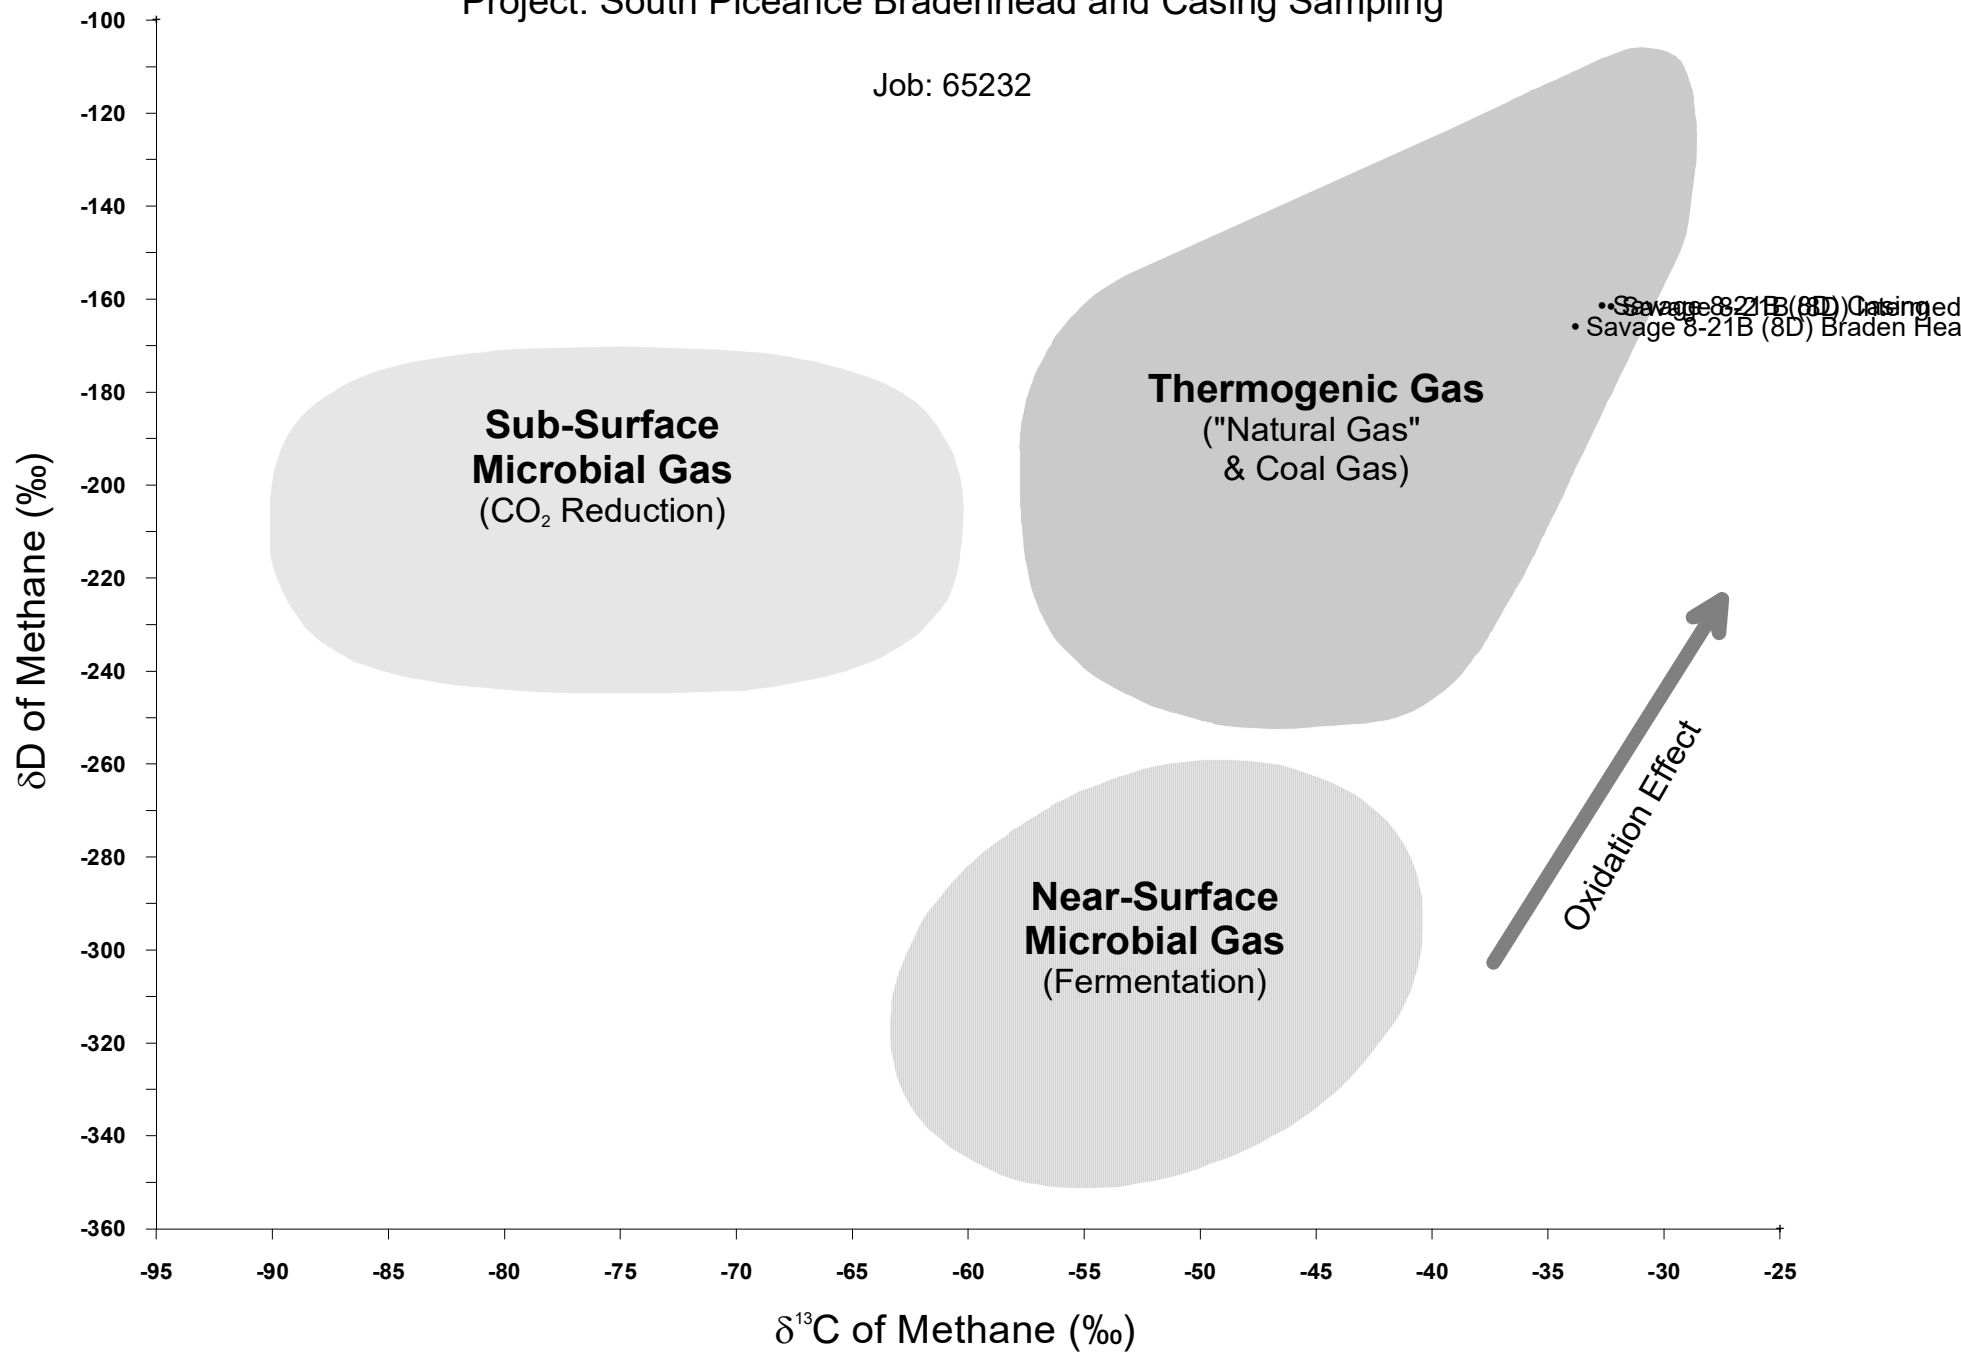

Project: South Piceance Bradenhead and Casing Sampling

Job: 65232

This plot is a visual representation of data and not intended to be an interpretation of results.