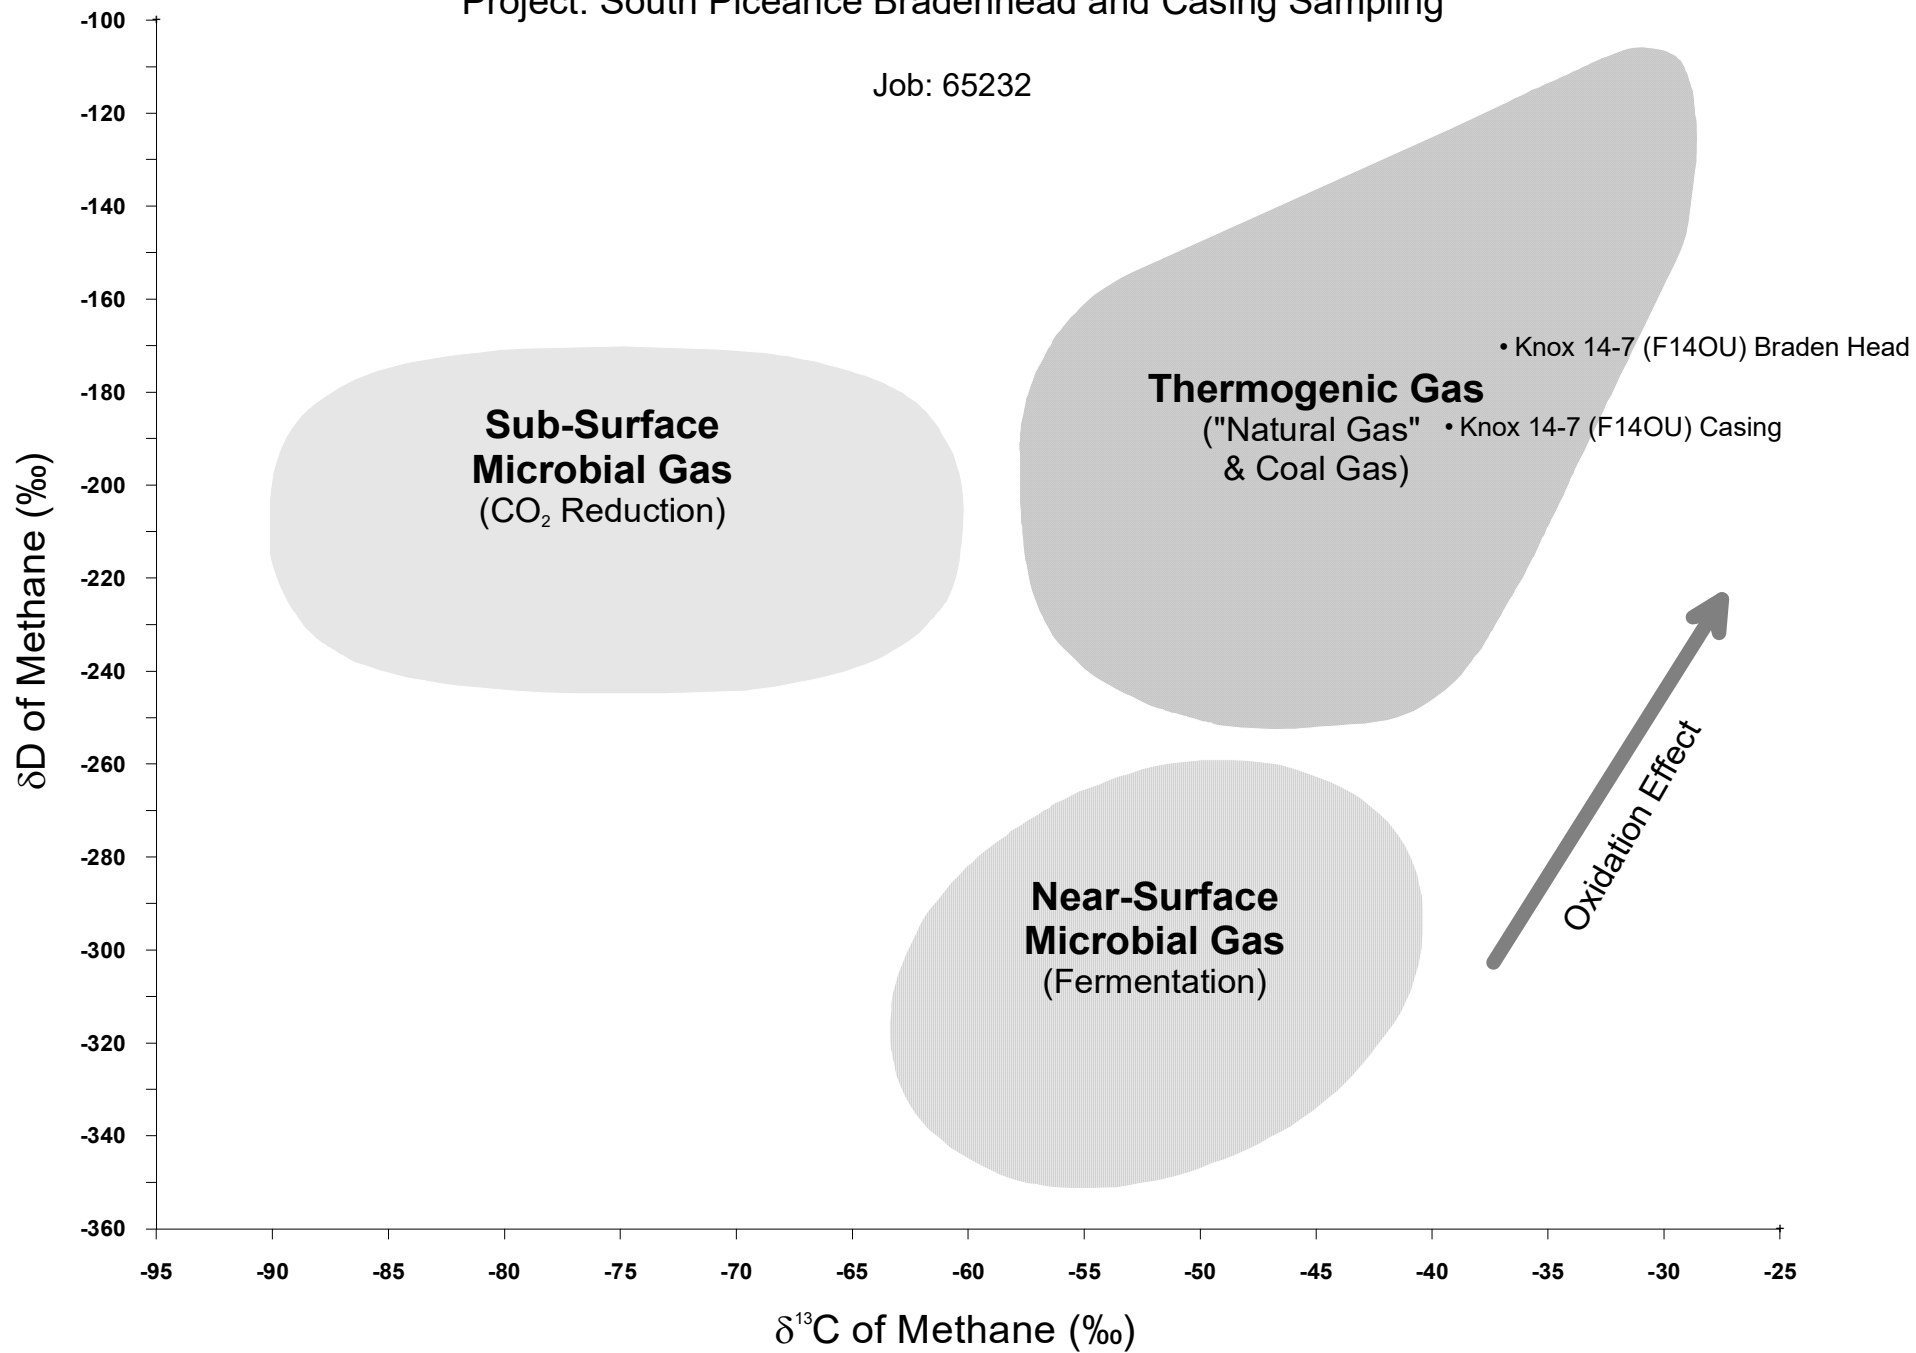

Project: South Piceance Bradenhead and Casing Sampling

Job: 65232

This plot is a visual representation of data and not intended to be an interpretation of results.