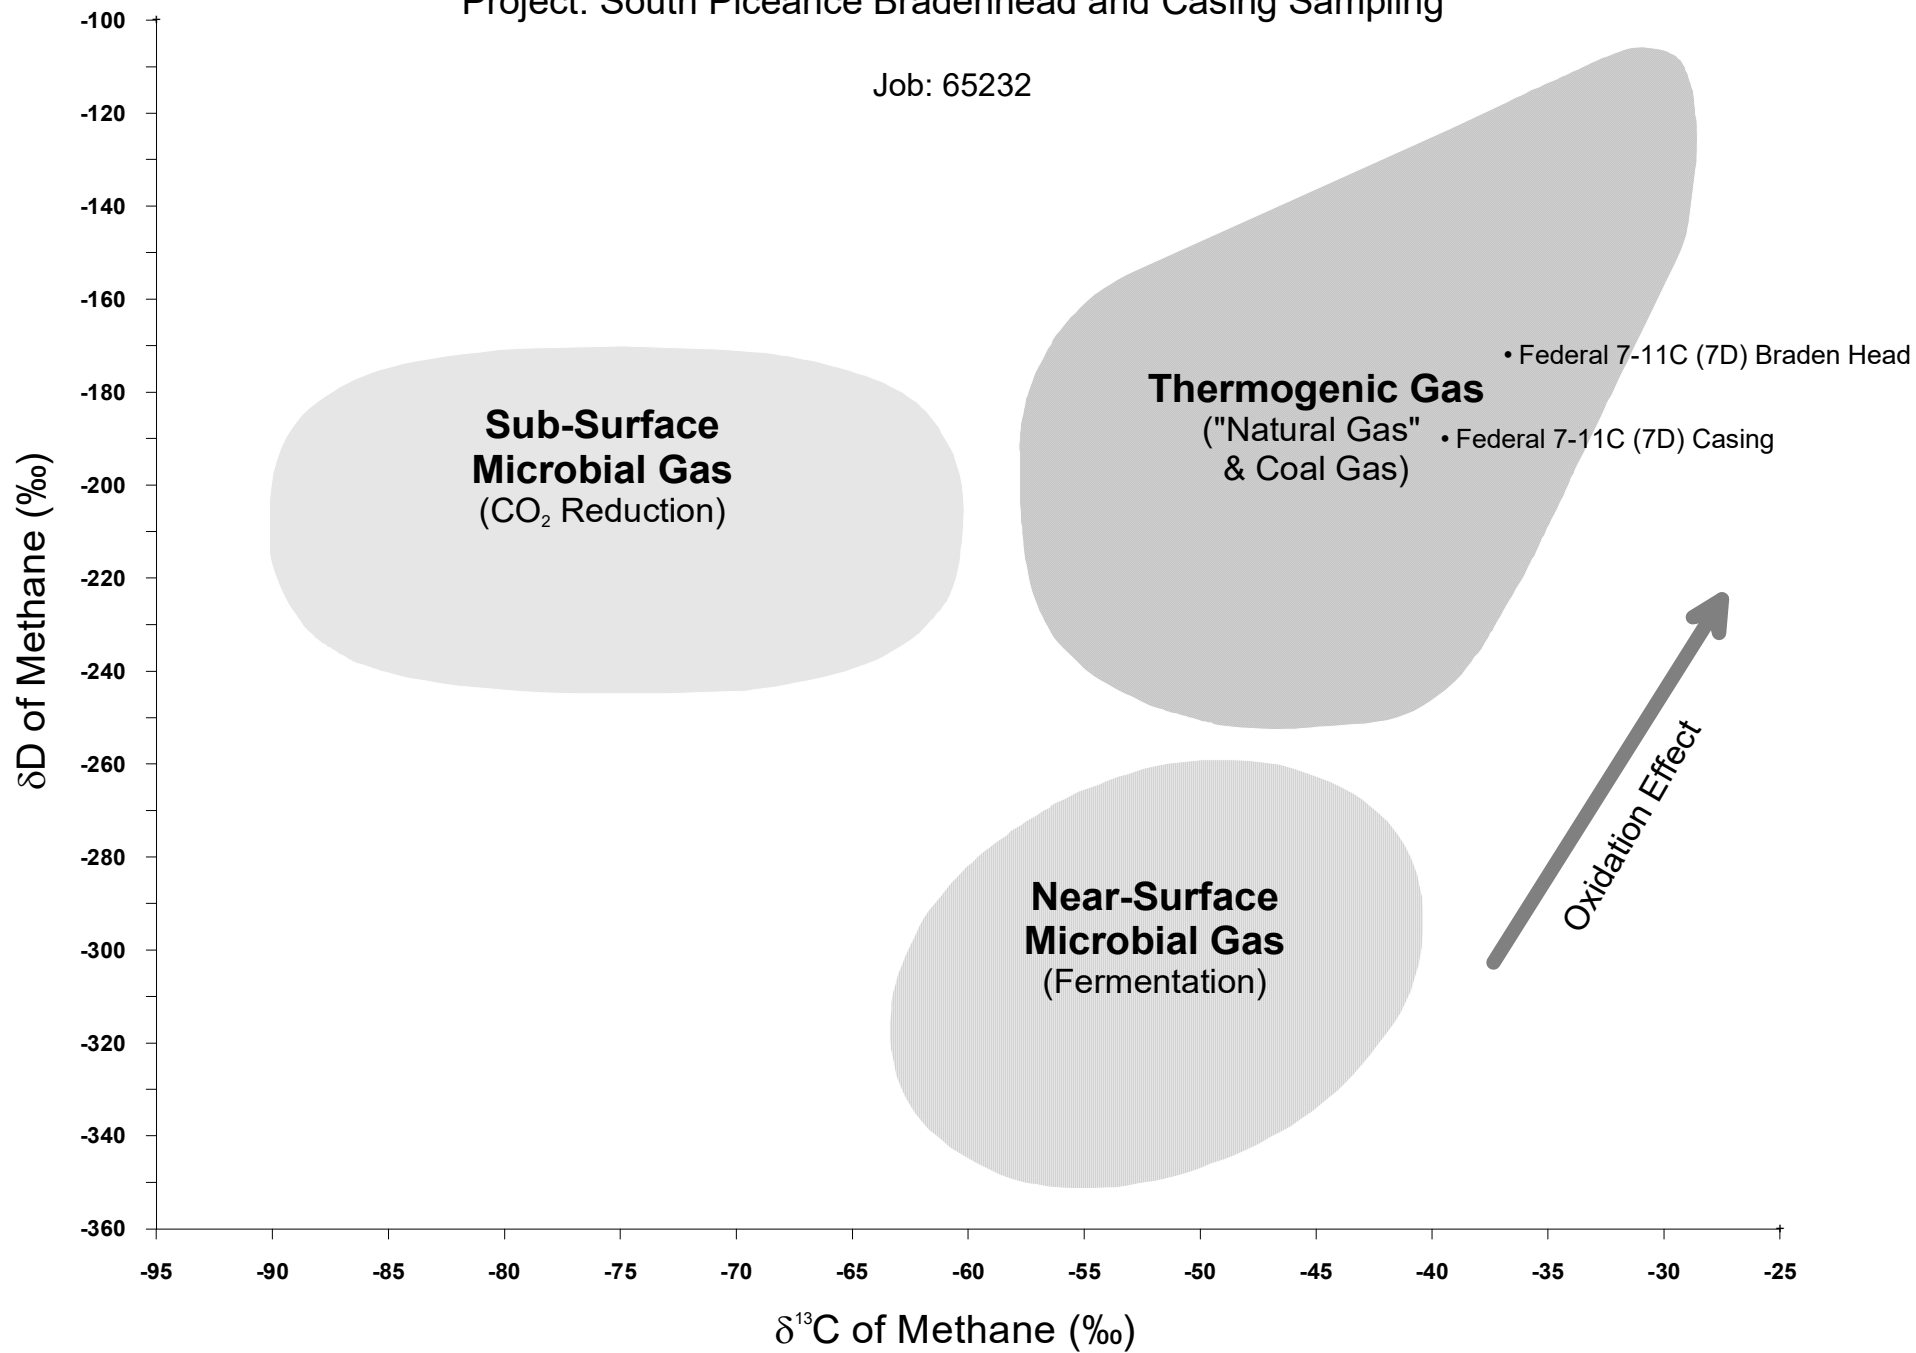

Project: South Piceance Bradenhead and Casing Sampling

Job: 65232

This plot is a visual representation of data and not intended to be an interpretation of results.