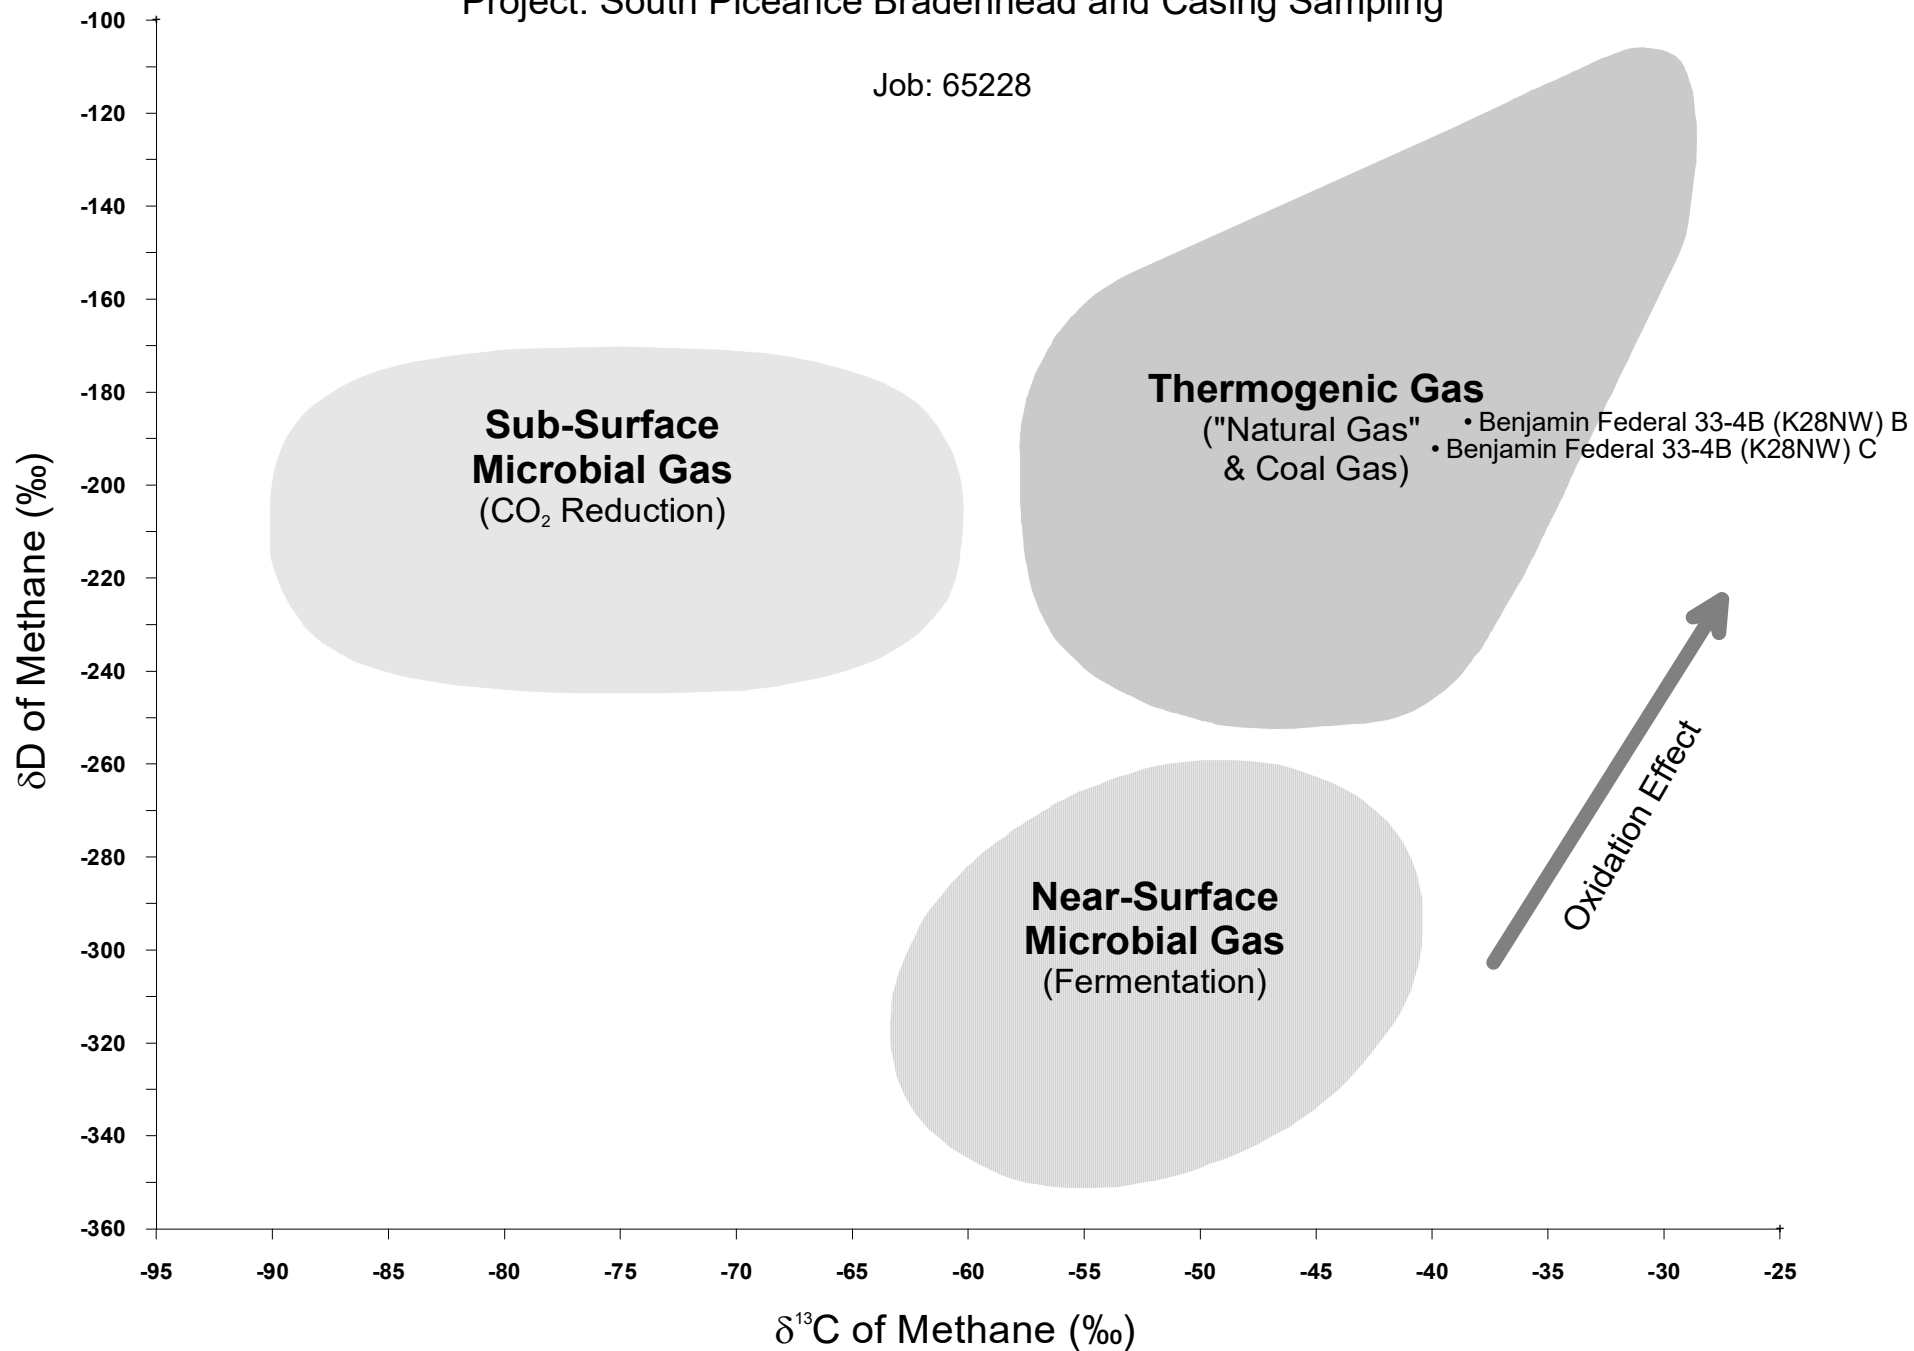

Project: South Piceance Bradenhead and Casing Sampling

Job: 65228

This plot is a visual representation of data and not intended to be an interpretation of results.