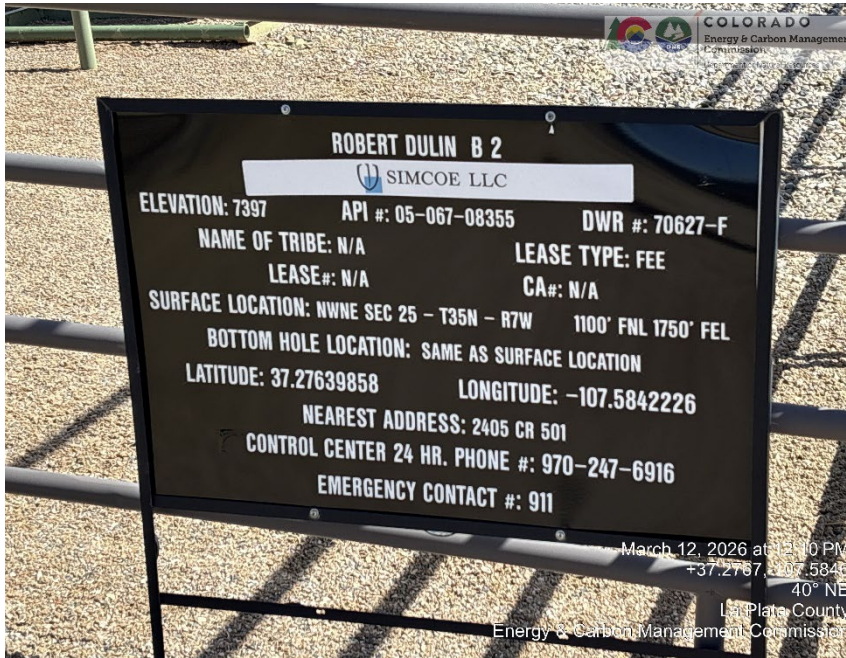

Inspection Photos
LOCATION Name: ROBERT DULIN B 2
LOCATION ID: 326588

Inspection Photos
LOCATION Name: ROBERT DULIN B 2
LOCATION ID: 326588

Inspection Photos

LOCATION Name: ROBERT DULIN B 2
LOCATION ID: 326588

Inspection Photos

LOCATION Name: ROBERT DULIN B 2
LOCATION ID: 326588

Inspection Photos
LOCATION Name: ROBERT DULIN B 2
LOCATION ID: 326588