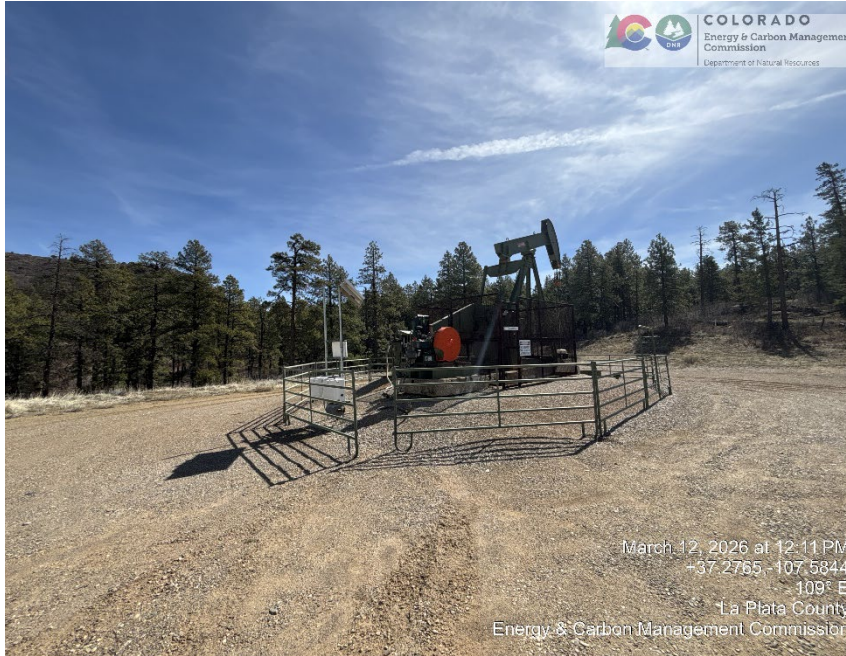

Inspection Photos
LOCATION Name: ROBERT DULIN B 2
LOCATION ID: 326588

Inspection Photos
LOCATION Name: ROBERT DULIN B 2
LOCATION ID: 326588

Inspection Photos

LOCATION Name: ROBERT DULIN B 2
LOCATION ID: 326588

Inspection Photos

LOCATION Name: ROBERT DULIN B 2
LOCATION ID: 326588

Inspection Photos
LOCATION Name: ROBERT DULIN B 2
LOCATION ID: 326588