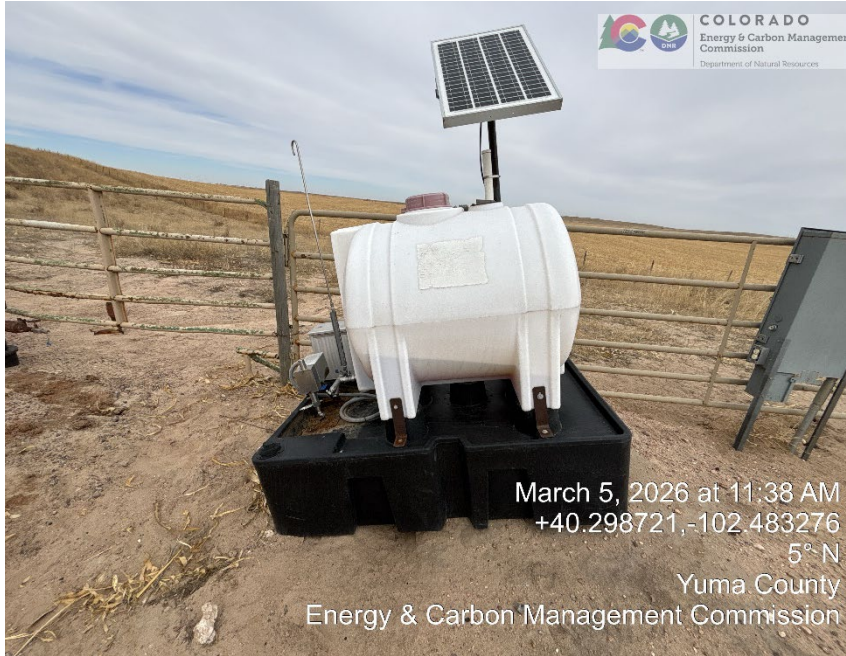

Inspection Photos  
Location Name: Brophy Don 1-23  
API: 05-125-07364

Lease sign

VGS, VGS Shed, Wellhead, Chemical drum, and Electrical panel

**Inspection Photos**  
**Location Name: Brophy Don 1-23**  
**API: 05-125-07364**

**Unused Chemical drum**

**Meter run**

Inspection Photos  
Location Name: Brophy Don 1-23  
API: 05-125-07364

Tank signs

Tank