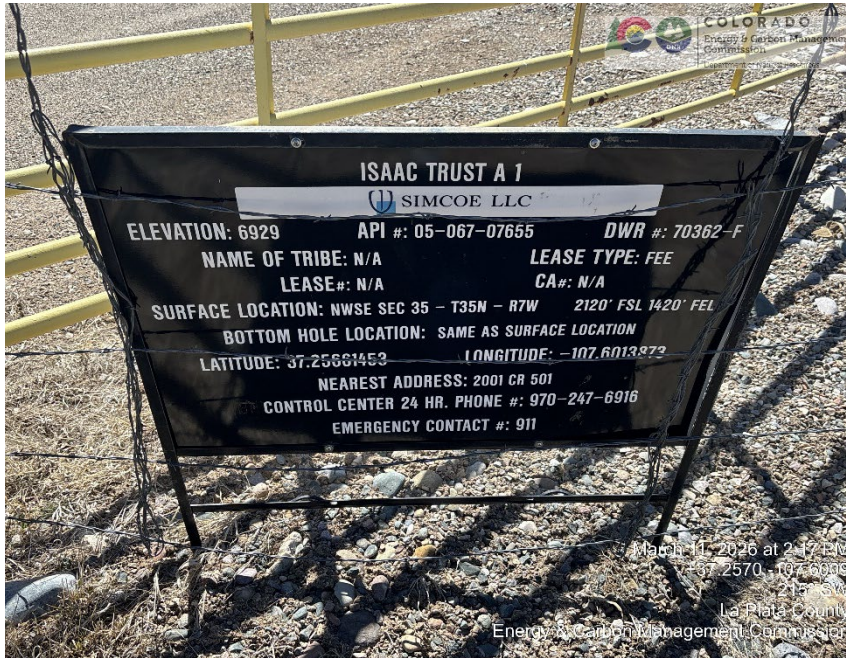

Inspection Photos  
LOCATION Name: ISSAC TRUST A 1  
LOCATION ID: 326212

Inspection Photos  
LOCATION Name: ISSAC TRUST A 1  
LOCATION ID: 326212

**DAMAGED PLACARD**

Inspection Photos  
LOCATION Name: ISSAC TRUST A 1  
LOCATION ID: 326212

Inspection Photos  
LOCATION Name: ISSAC TRUST A 1  
LOCATION ID: 326212