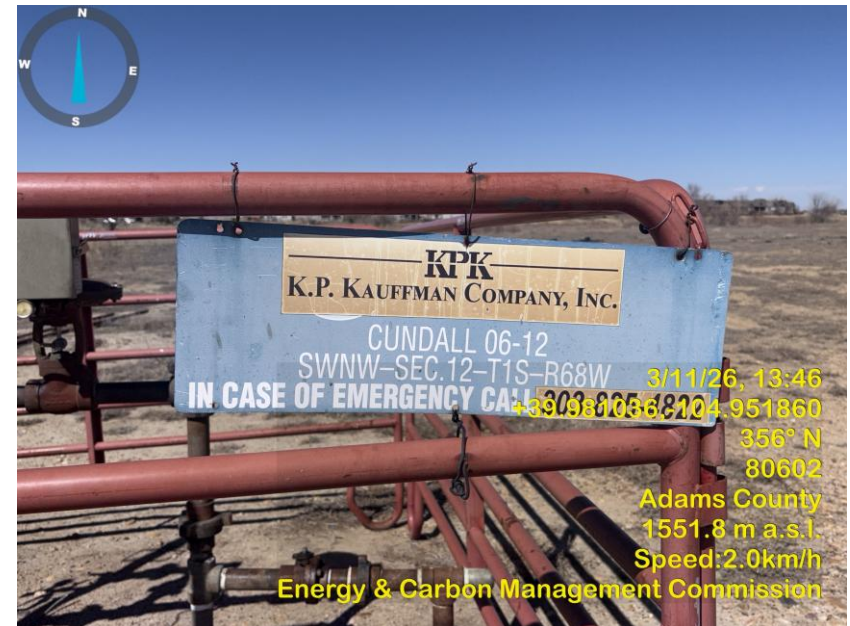

Inspection Photos
Location Name: Cundall 6-12
Location ID: 320504

Photo 1 Location access.

Photo 2 Wellsite.

Inspection Photos
Location Name: Cundall 6-12
Location ID: 320504

Photo 3 Stained soil around the wellhead.

Photo 4 Wellsite sign.

Inspection Photos
Location Name: Cundall 6-12
Location ID: 320504

Photo 5 Stained soil around the wellhead.

Photo 6 Auxiliary tank.

Inspection Photos
Location Name: Cundall 6-12
Location ID: 320504

Photo 7 Tank battery.

Photo 8 Tank battery sign.

Inspection Photos
Location Name: Cundall 6-12
Location ID: 320504

Photo 9 Tank battery.

Photo 10 Tank battery.

Inspection Photos
Location Name: Cundall 6-12
Location ID: 320504