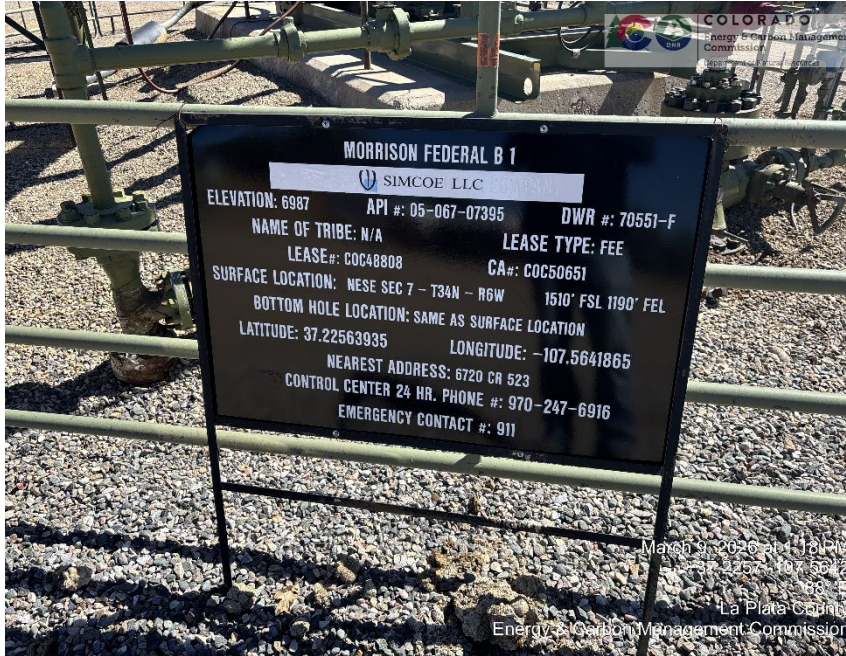

Inspection Photos

LOCATION Name: MORRISON FEDERAL B 1
LOCATION ID: 326055

Inspection Photos

LOCATION Name: MORRISON FEDERAL B 1
LOCATION ID: 326055

Inspection Photos
LOCATION Name: MORRISON FEDERAL B 1
LOCATION ID: 326055

Inspection Photos
LOCATION Name: MORRISON FEDERAL B 1
LOCATION ID: 326055

LANDOWNER EQUIPMENT

LANDOWNER EQUIPMENT

Inspection Photos
LOCATION Name: MORRISON FEDERAL B 1
LOCATION ID: 326055

LANDOWNER EQUIPMENT

LANDOWNER EQUIPMENT

Inspection Photos
LOCATION Name: MORRISON FEDERAL B 1
LOCATION ID: 326055

LANDOWNER EQUIPMENT

LANDOWNER EQUIPMENT