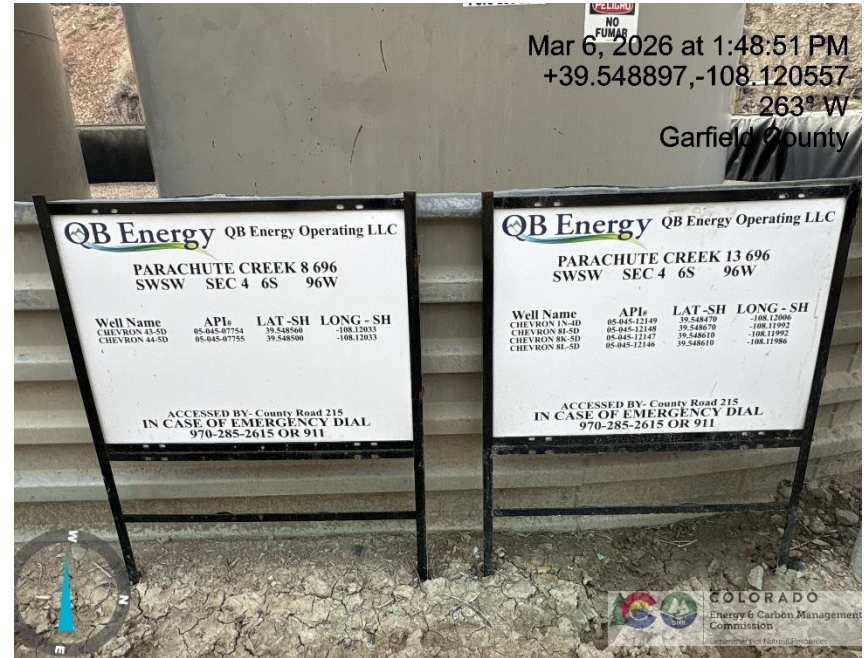

Inspection/Audit Photos

Location Name: QB ENERGY OPERATING LLC CHEVRON-66S96W 4SWSW (PARACHUTE CREEK 8)

Location #: 335766

Photo # 7268 From entrance to location

Photo # 7229 Location

Inspection/Audit Photos

Location Name: QB ENERGY OPERATING LLC CHEVRON-66S96W 4SWSW (PARACHUTE CREEK 8)

Location #: 335766

Photo # 7270 Location

Photo # 7271 Location

Inspection/Audit Photos

Location Name: QB ENERGY OPERATING LLC CHEVRON-66S96W 4SWSW (PARACHUTE CREEK 8)

Location #: 335766

Photo # 7272 Location

Photo # 7273 Location

Inspection/Audit Photos

Location Name: QB ENERGY OPERATING LLC CHEVRON-66S96W 4SWSW (PARACHUTE CREEK 8)

Location #: 335766

Photo # 7274 Location

Photo # 7275 Leak/bubbling around CHEVRON 44-5D wellhead

Inspection/Audit Photos

Location Name: QB ENERGY OPERATING LLC CHEVRON-66S96W 4SWSW (PARACHUTE CREEK 8)

Location #: 335766

Photo # 7276 Leak/bubbling around CHEVRON 44-5D wellhead