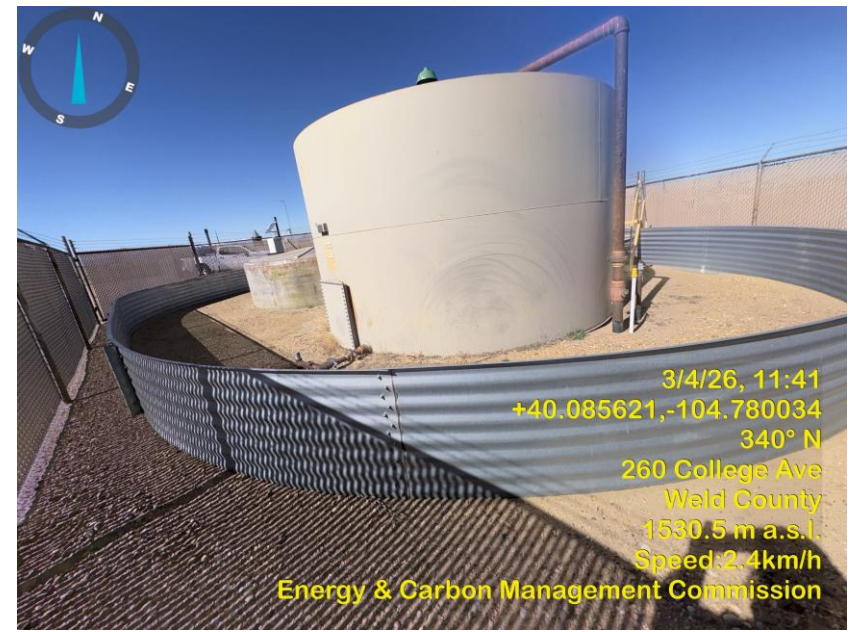

Inspection Photos  
Location Name: Twombly 31-4  
Location ID: 336446

Photo 1 Location entrance.

Photo 2 Location.

Inspection Photos  
Location Name: Twombly 31-4  
Location ID: 336446

Photo 3 Production equipment.

Photo 4 Gas Meter Run, card indicates current calibration.

Inspection Photos  
Location Name: Twombly 31-4  
Location ID: 336446

Photo 5 Tank battery.

Photo 6 Tank battery signs.

Inspection Photos  
Location Name: Twombly 31-4  
Location ID: 336446

Photo 7 Tank battery.

Photo 8 Tank battery.

Inspection Photos  
Location Name: Twombly 31-4  
Location ID: 336446

Photo 9 Multi well pad.

Photo 10 Wellsite sign.

Inspection Photos  
Location Name: Twombly 31-4  
Location ID: 336446