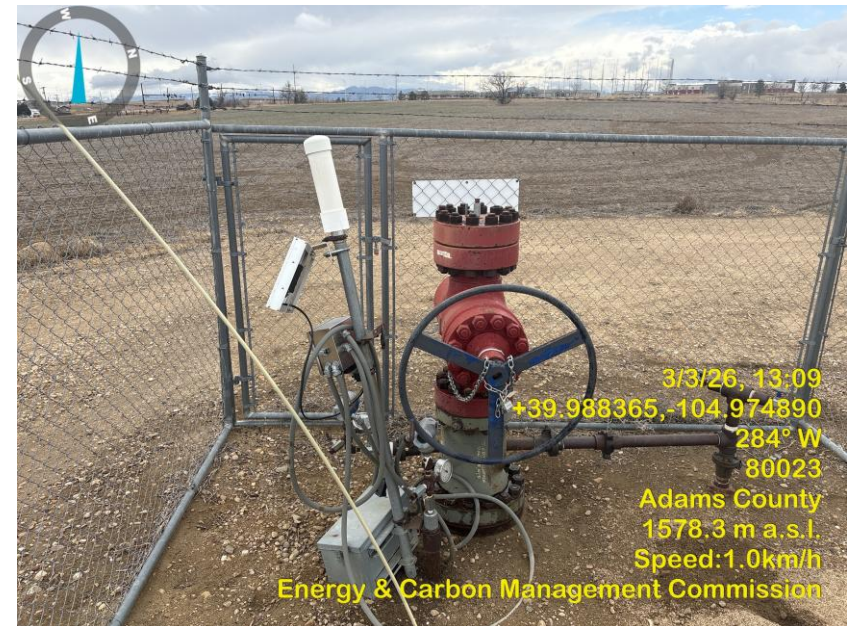

Inspection Photos
Location Name: Gonzales 1-2
Location ID: 320279

Photo 1 Location entrance.

Photo 2 Location.

Inspection Photos
Location Name: Gonzales 1-2
Location ID: 320279

Photo 3 Tank battery.

Photo 4 Tank battery signs.

Inspection Photos
Location Name: Gonzales 1-2
Location ID: 320279

Photo 5 Tank battery.

Photo 6 Separator, Gas Meter Run.

Inspection Photos
Location Name: Gonzales 1-2
Location ID: 320279

Photo 7 Separator, Gas Meter Run.

Photo 8 Wellsite.

Inspection Photos
Location Name: Gonzales 1-2
Location ID: 320279

Photo 9 Wellsite sign.

Photo 10 Wellsite, Master valve appears to have a chain & lock.