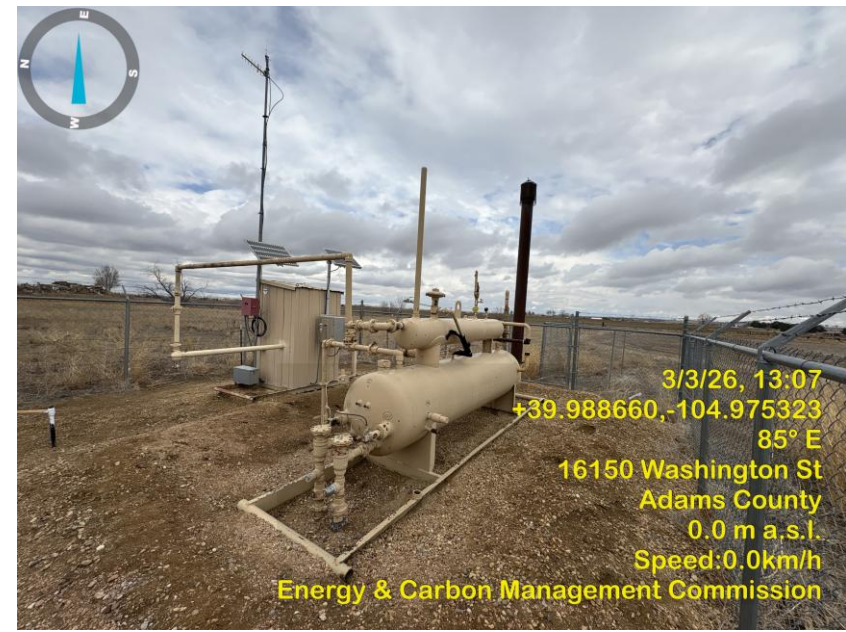

Inspection Photos
Location Name: Gonzales 1-2
Location ID: 320279

Photo 1 Location entrance.

Photo 2 Location.

Inspection Photos
Location Name: Gonzales 1-2
Location ID: 320279

Photo 3 Tank battery.

Photo 4 Tank battery signs.

Inspection Photos
Location Name: Gonzales 1-2
Location ID: 320279

Photo 5 Tank battery.

Photo 6 Separator, Gas Meter Run.

Inspection Photos
Location Name: Gonzales 1-2
Location ID: 320279

Photo 7 Separator, Gas Meter Run.

Photo 8 Wellsite.

Inspection Photos
Location Name: Gonzales 1-2
Location ID: 320279

Photo 9 Wellsite sign.

Photo 10 Wellsite, Master valve appears to have a chain & lock.