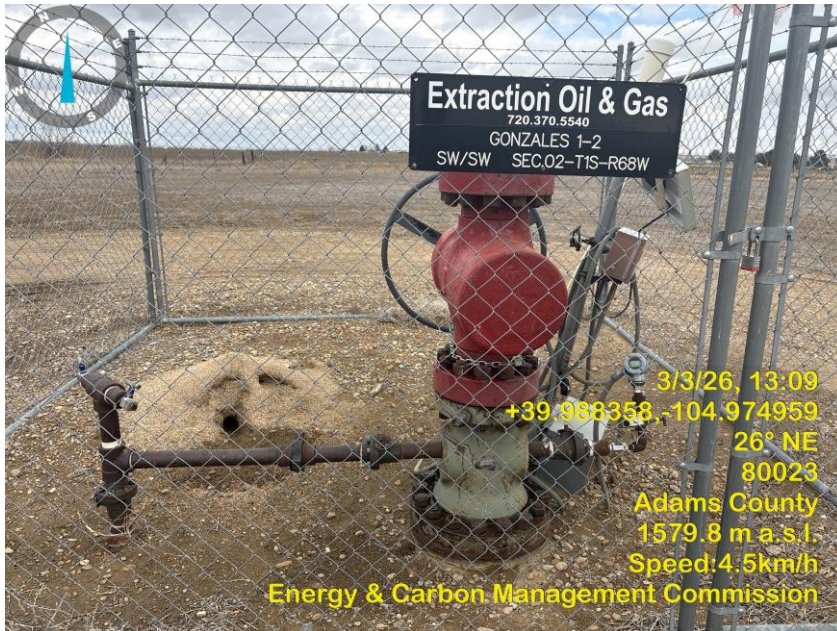

Inspection Photos
Location Name: Gonzales 1-2
Location ID: 320279

Photo 1 Location entrance.

Photo 2 Location.

Inspection Photos
Location Name: Gonzales 1-2
Location ID: 320279

Photo 3 Tank battery.

Photo 4 Tank battery signs.

Inspection Photos
Location Name: Gonzales 1-2
Location ID: 320279

Photo 5 Tank battery.

Photo 6 Separator, Gas Meter Run.

Inspection Photos
Location Name: Gonzales 1-2
Location ID: 320279

Photo 7 Separator, Gas Meter Run.

Photo 8 Wellsite.

Inspection Photos
Location Name: Gonzales 1-2
Location ID: 320279

Photo 9 Wellsite sign.

Photo 10 Wellsite, Master valve appears to have a chain & lock.