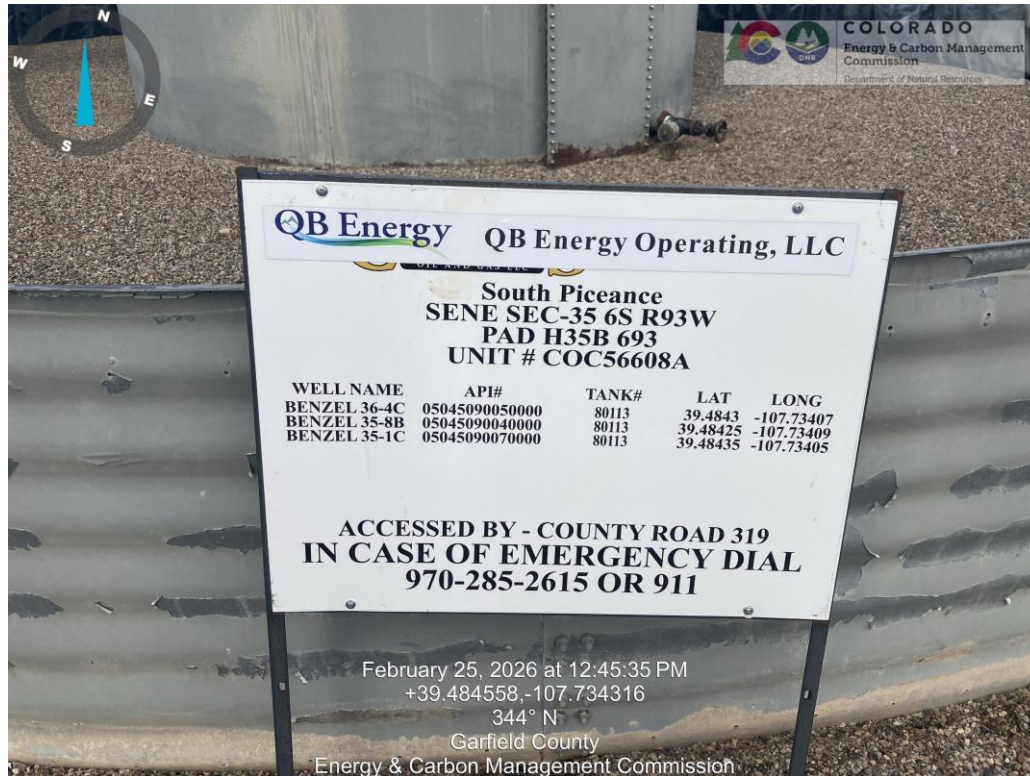

# QB ENERGY OPERATING LLC BENZEL-66S93W 35SENE (H35B) Facility # 334954

**QB ENERGY OPERATING LLC  
BENZEL-66S93W 35SENE (H35B)  
Facility # 334954**

**Rusted out tank top**

**Rusted out tank top**