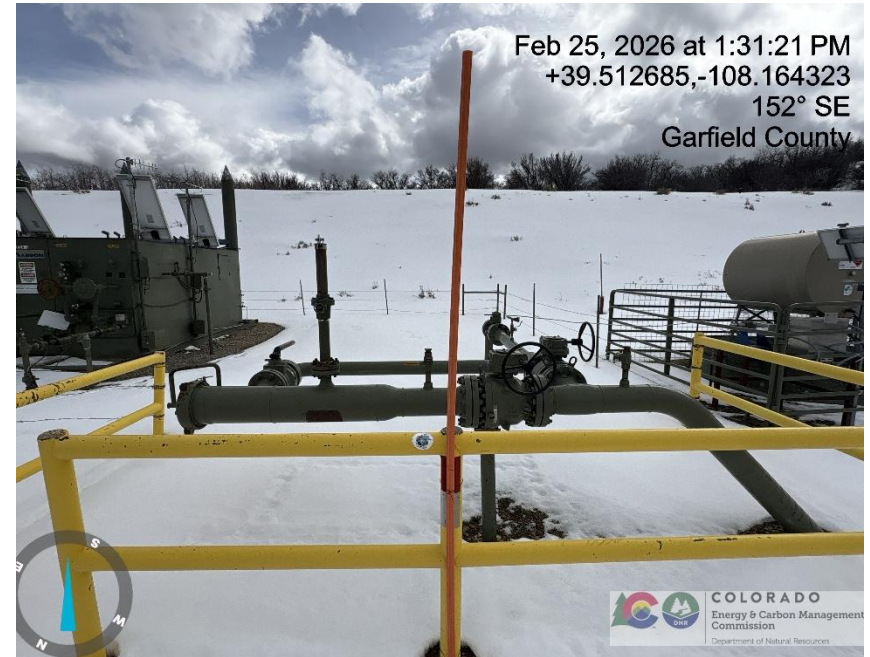

Inspection/Audit Photos

Location Name: QB ENERGY OPERATING LLC PUCKETT 31A-24D (MESA 6 697) Pad

Location #: 335463

Photo # 4014 From entrance to location

Photo # 4015 Location

Inspection/Audit Photos

Location Name: QB ENERGY OPERATING LLC PUCKETT 31A-24D (MESA 6 697) Pad

Location #: 335463

Photo # 4016 Location

Photo # 4017 Location

Inspection/Audit Photos

Location Name: QB ENERGY OPERATING LLC PUCKETT 31A-24D (MESA 6 697) Pad

Location #: 335463

Photo # 4018 Location

Photo # 4019 Location

Inspection/Audit Photos

Location Name: QB ENERGY OPERATING LLC PUCKETT 31A-24D (MESA 6 697) Pad

Location #: 335463

Photo # 4020 Location

Photo # 4021 Location

Inspection/Audit Photos

Location Name: QB ENERGY OPERATING LLC PUCKETT 31A-24D (MESA 6 697) Pad

Location #: 335463

Photo # 4022 Location

Photo # 4023 Location

Inspection/Audit Photos

Location Name: QB ENERGY OPERATING LLC PUCKETT 31A-24D (MESA 6 697) Pad

Location #: 335463

Photo # 4024 Location

Photo # 4025 Location