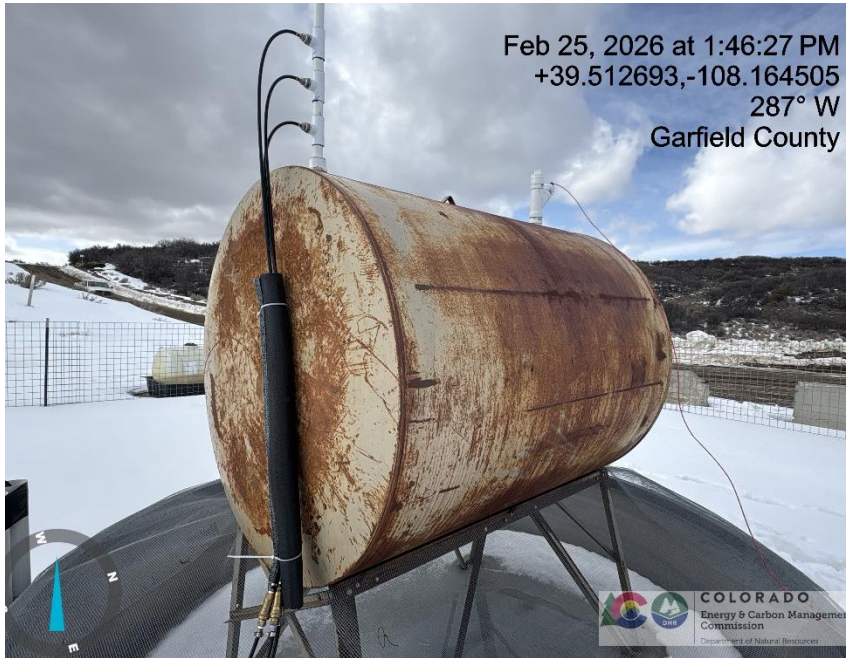

Inspection/Audit Photos

Location Name: QB ENERGY OPERATING LLC PUCKETT 31A-24D (MESA 6 697) Pad

Location #: 335463

Photo # 4014 From entrance to location

Photo # 4015 Location

Inspection/Audit Photos

Location Name: QB ENERGY OPERATING LLC PUCKETT 31A-24D (MESA 6 697) Pad

Inspection/Audit Photos

Location Name: QB ENERGY OPERATING LLC PUCKETT 31A-24D (MESA 6 697) Pad

Location #: 335463

Photo # 4030 Methanol tank lacks operator contact info & 911, additionally tank labeled with previous operator name