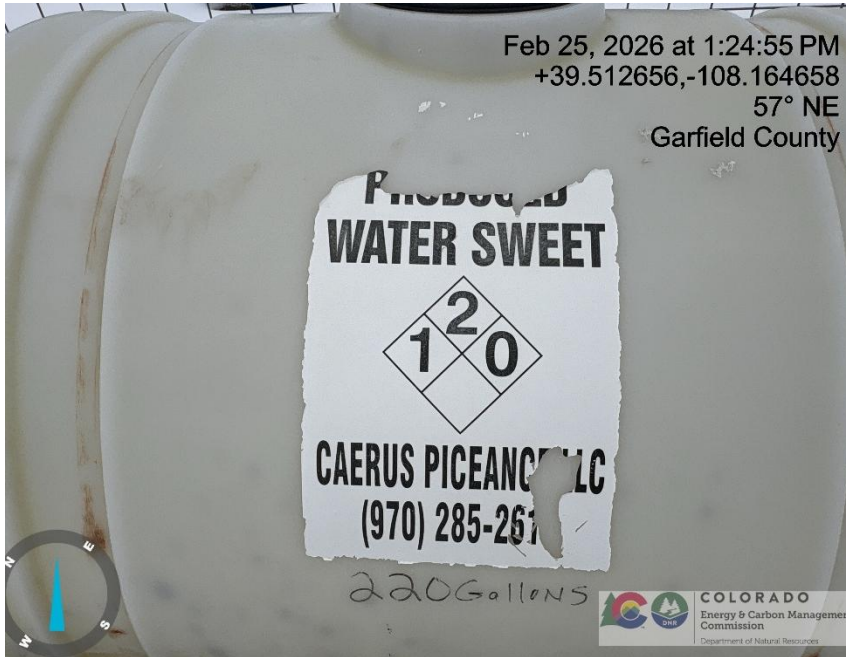

Inspection/Audit Photos

Location Name: QB ENERGY OPERATING LLC PUCKETT 31A-24D (MESA 6 697) Pad

Location #: 335463

Photo # 4014 From entrance to location

Photo # 4015 Location

Inspection/Audit Photos

Location Name: QB ENERGY OPERATING LLC PUCKETT 31A-24D (MESA 6 697) Pad

Inspection/Audit Photos

Location Name: QB ENERGY OPERATING LLC PUCKETT 31A-24D (MESA 6 697) Pad

Location #: 335463

Photo # 4030 Methanol tank lacks operator contact info & 911, additionally tank labeled with previous operator name

Photo # 4033 Methanol tank lacks operator name & 911

Inspection/Audit Photos

Location Name: QB ENERGY OPERATING LLC PUCKETT 31A-24D (MESA 6 697) Pad

Location #: 335463

Photo # 4034 Emergency # & contents illegible, additionally label has previous operator name