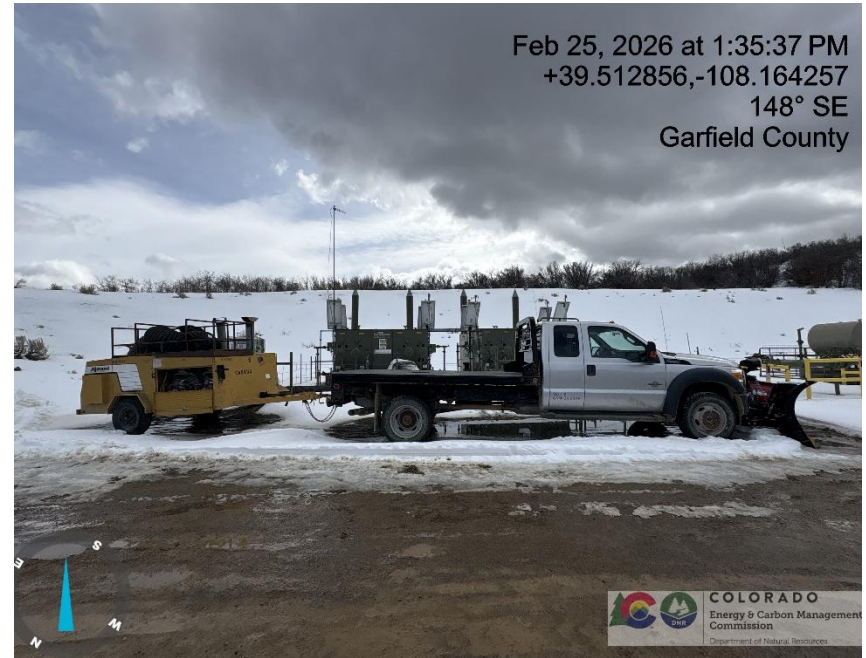

Inspection/Audit Photos

Location Name: QB ENERGY OPERATING LLC PUCKETT 31A-24D (MESA 6 697) Pad

Location #: 335463

Photo # 4014 From entrance to location

Photo # 4015 Location

Inspection/Audit Photos

Location Name: QB ENERGY OPERATING LLC PUCKETT 31A-24D (MESA 6 697) Pad

Location #: 335463

Photo # 4016 Location

Photo # 4017 Location

Inspection/Audit Photos

Location Name: QB ENERGY OPERATING LLC PUCKETT 31A-24D (MESA 6 697) Pad

Location #: 335463

Photo # 4018 Location

Photo # 4019 Location

Inspection/Audit Photos

Location Name: QB ENERGY OPERATING LLC PUCKETT 31A-24D (MESA 6 697) Pad

Location #: 335463

Photo # 4020 Location

Photo # 4021 Location

Inspection/Audit Photos

Location Name: QB ENERGY OPERATING LLC PUCKETT 31A-24D (MESA 6 697) Pad

Location #: 335463

Photo # 4022 Location

Photo # 4023 Location

Inspection/Audit Photos

Location Name: QB ENERGY OPERATING LLC PUCKETT 31A-24D (MESA 6 697) Pad

Location #: 335463

Photo # 4024 Location

Photo # 4025 Location