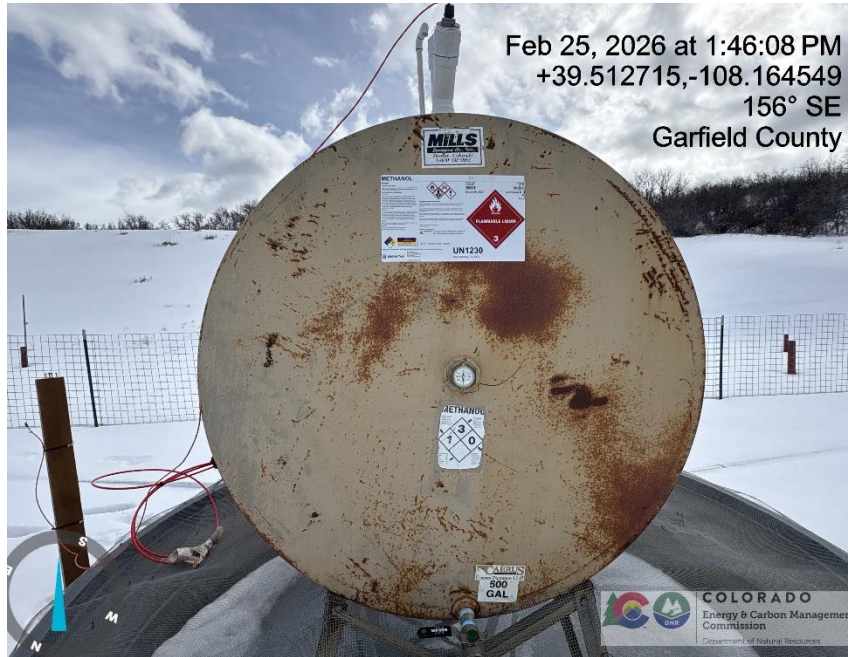

Inspection/Audit Photos

Location Name: QB ENERGY OPERATING LLC PUCKETT 31A-24D (MESA 6 697) Pad

Location #: 335463

Photo # 4014 From entrance to location

Photo # 4015 Location

Inspection/Audit Photos

Location Name: QB ENERGY OPERATING LLC PUCKETT 31A-24D (MESA 6 697) Pad

Inspection/Audit Photos

Location Name: QB ENERGY OPERATING LLC PUCKETT 31A-24D (MESA 6 697) Pad

Location #: 335463

Photo # 4026 Location

Photo # 4027 Location

Inspection/Audit Photos

Location Name: QB ENERGY OPERATING LLC PUCKETT 31A-24D (MESA 6 697) Pad

Location #: 335463

Photo # 4028 Methanol tank lacks operator contact info & 911, additionally tank labeled with previous operator name

Photo # 4029 Methanol tank lacks operator contact info & 911, additionally tank labeled with previous operator name

Inspection/Audit Photos

Location Name: QB ENERGY OPERATING LLC PUCKETT 31A-24D (MESA 6 697) Pad

Location #: 335463

Photo # 4030 Methanol tank lacks operator contact info & 911, additionally tank labeled with previous operator name