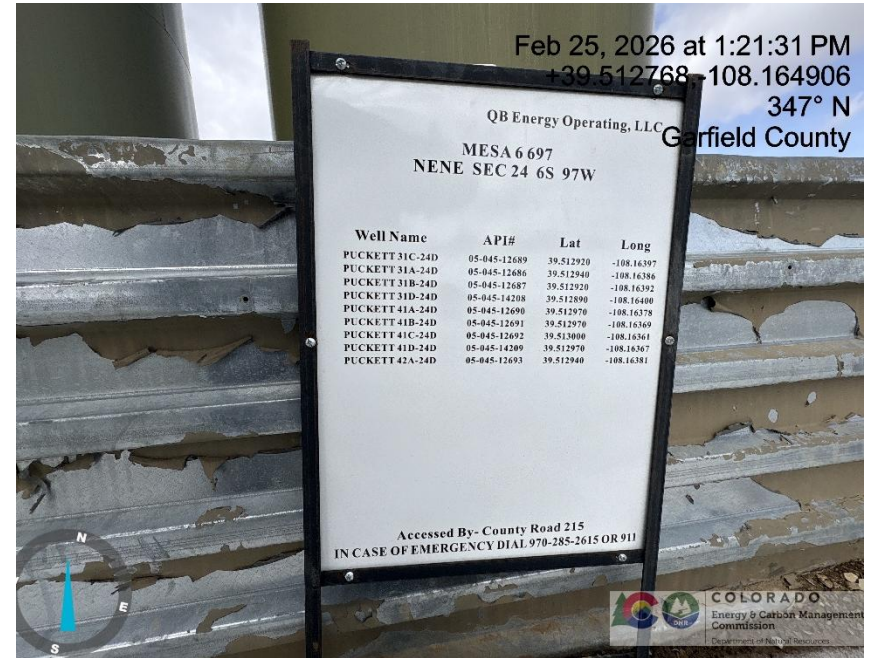

Inspection/Audit Photos

Location Name: QB ENERGY OPERATING LLC PUCKETT 31A-24D (MESA 6 697) Pad

Location #: 335463

Photo # 4014 From entrance to location

Photo # 4015 Location

Inspection/Audit Photos

Location Name: QB ENERGY OPERATING LLC PUCKETT 31A-24D (MESA 6 697) Pad

Location #: 335463

Photo # 4016 Location

Photo # 4017 Location

Inspection/Audit Photos

Location Name: QB ENERGY OPERATING LLC PUCKETT 31A-24D (MESA 6 697) Pad

Location #: 335463

Photo # 4018 Location

Photo # 4019 Location

Inspection/Audit Photos

Location Name: QB ENERGY OPERATING LLC PUCKETT 31A-24D (MESA 6 697) Pad

Location #: 335463

Photo # 4020 Location

Photo # 4021 Location

Inspection/Audit Photos

Location Name: QB ENERGY OPERATING LLC PUCKETT 31A-24D (MESA 6 697) Pad

Location #: 335463

Photo # 4022 Location

Photo # 4023 Location

Inspection/Audit Photos

Location Name: QB ENERGY OPERATING LLC PUCKETT 31A-24D (MESA 6 697) Pad

Location #: 335463

Photo # 4024 Location

Photo # 4025 Location