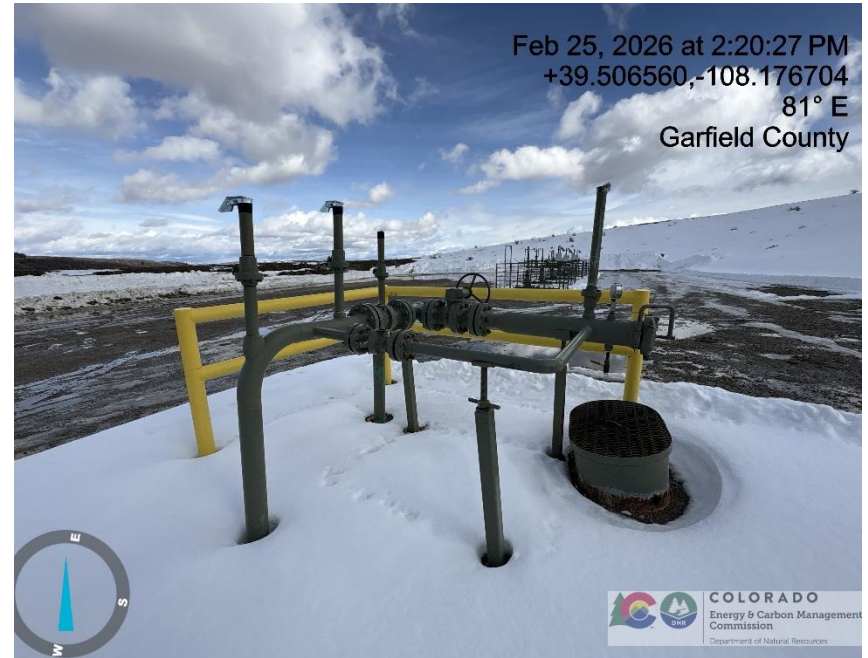

Inspection/Audit Photos

Location Name: QB ENERGY OPERATING LLC PUCKETT 13B-24D (MESA 17 697) Pad

Location #: 335527

Photo # 4167 From entrance to location

Photo # 4168 Location

Inspection/Audit Photos

Location Name: QB ENERGY OPERATING LLC PUCKETT 13B-24D (MESA 17 697) Pad

Location #: 335527

Photo # 4169 Location

Photo # 4170 Location

Inspection/Audit Photos

Location Name: QB ENERGY OPERATING LLC PUCKETT 13B-24D (MESA 17 697) Pad

Location #: 335527

Photo # 4171 Location

Photo # 4172 Location

Inspection/Audit Photos

Location Name: QB ENERGY OPERATING LLC PUCKETT 13B-24D (MESA 17 697) Pad

Location #: 335527

Photo # 4173 Location

Photo # 4174 Location

Inspection/Audit Photos

Location Name: QB ENERGY OPERATING LLC PUCKETT 13B-24D (MESA 17 697) Pad

Location #: 335527

**Photo # 4175 Open ended pipe on fire tube/wildlife hazard
/available for entry by wildlife**

**Photo # 4176 Open ended pipe on fire tube/wildlife hazard
/available for entry by wildlife**