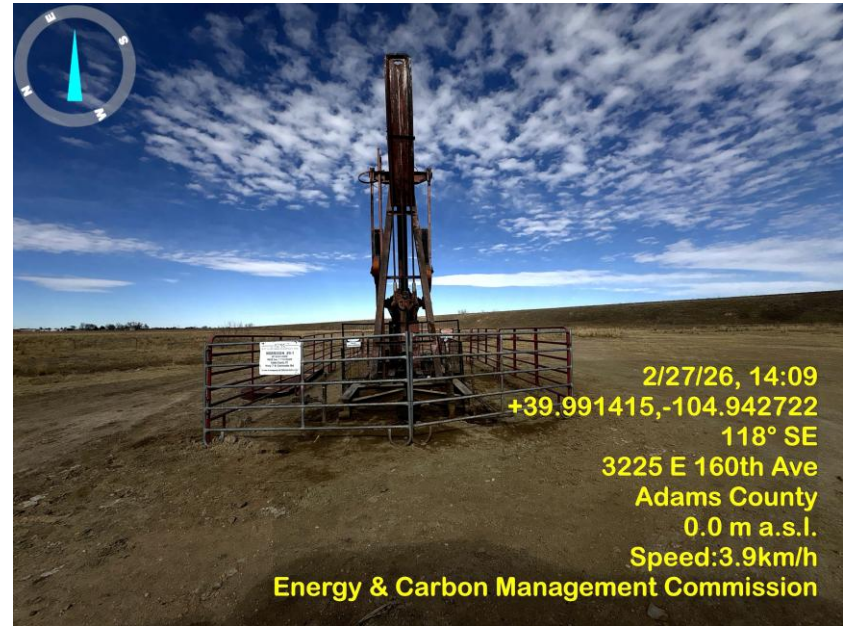

Inspection Photos
Location Name: Morrison 9-1
Location ID: 320512

Photo 1 Location.

Photo 2 Wellsite.

Inspection Photos
Location Name: Morrison 9-1
Location ID: 320512

Photo 3 Wellsite.

Photo 4 Wellsite sign.

Inspection Photos
Location Name: Morrison 9-1
Location ID: 320512

Photo 3 Wellsite.

Photo 4 Wellsite.

Inspection Photos
Location Name: Morrison 9-1
Location ID: 320512

Photo 5 Wellsite.