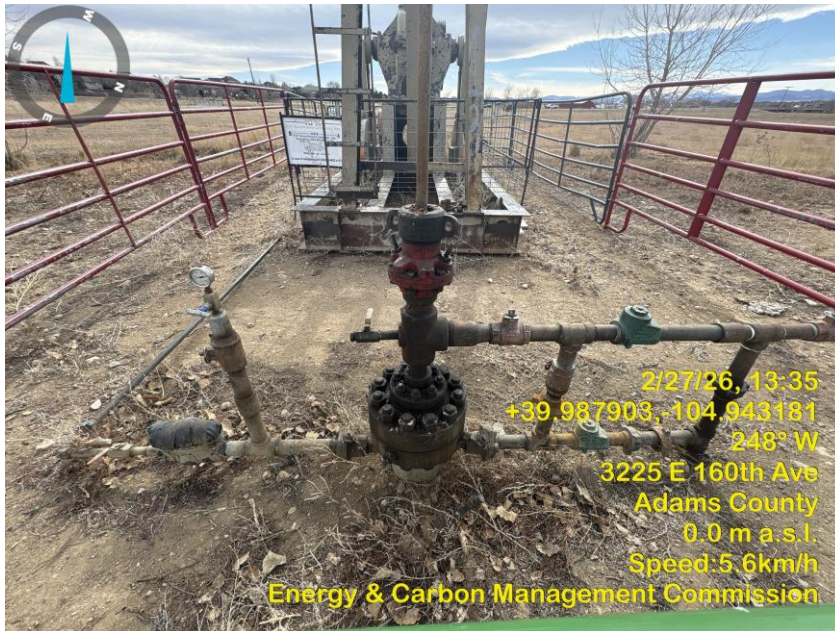

Inspection Photos
Location Name: Morrison 16-1
Location ID: 320547

Photo 1 Location.

Photo 2 Wellsite.

Inspection Photos
Location Name: Morrison 16-1
Location ID: 320547

Photo 3 Wellsite.

Photo 4 Wellsite sign.

Inspection Photos
Location Name: Morrison 16-1
Location ID: 320547

Photo 3 Wellsite.

Photo 4 Wellsite.

Inspection Photos
Location Name: Morrison 16-1
Location ID: 320547

Photo 5 Wellsite.

Photo 6 Gas engine.