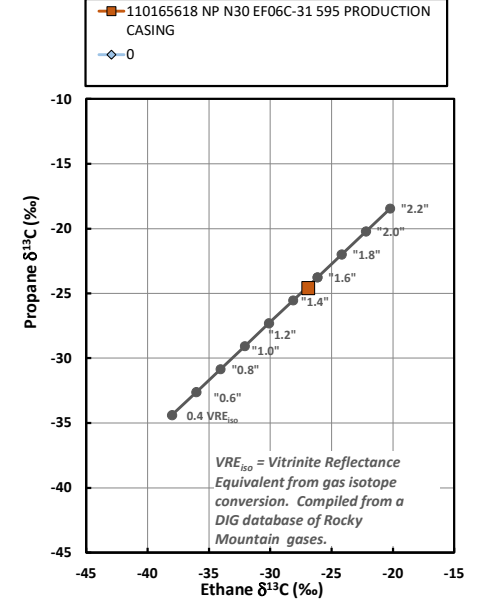

Ethane - Propane Maturity Plot