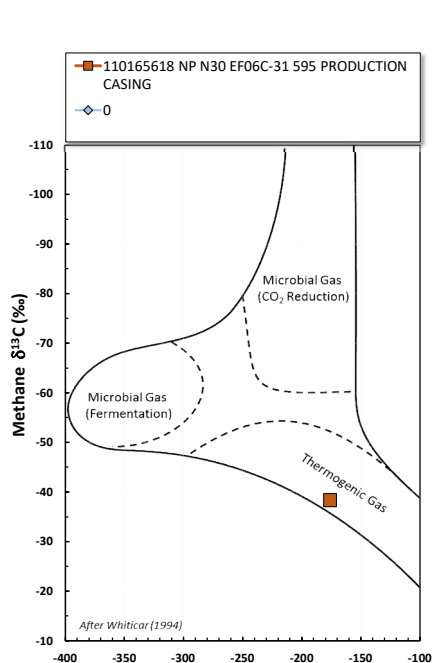

Methane $\delta^{13}\text{C}$ vs δD Genetic Classification Plot