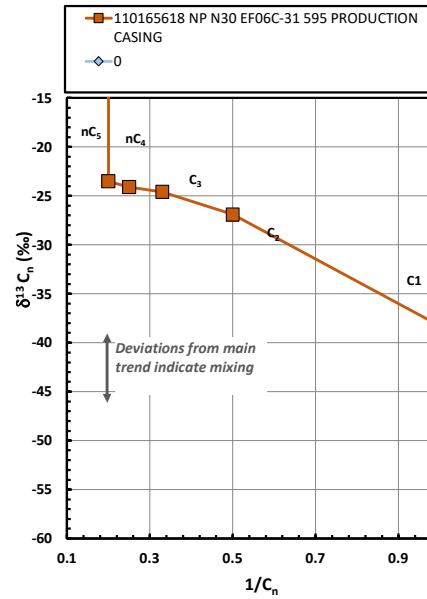

Mixing Plot