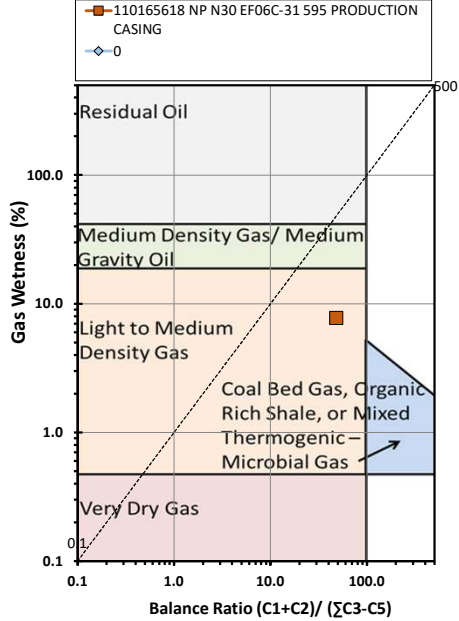

Haworth Ratio Plot - Characterization of Hydrocarbon Type