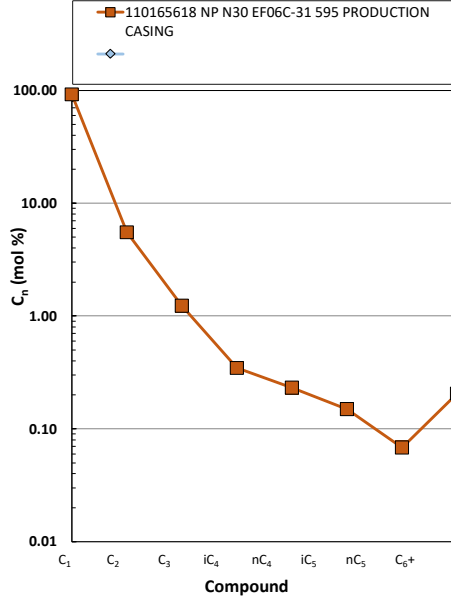

Hydrocarbon Composition Plot

Methane $\delta^{13}\text{C}$ vs δD Genetic Classification Plot