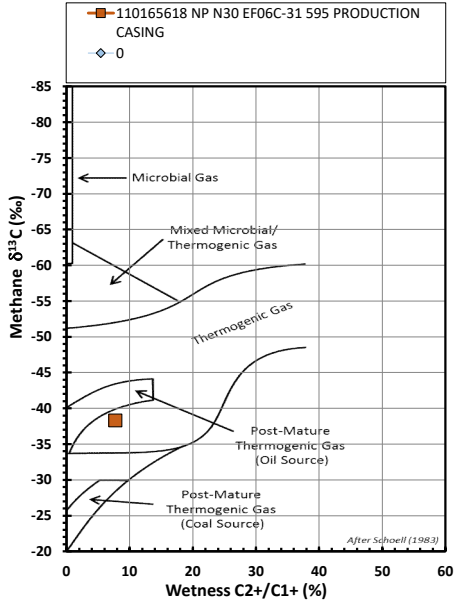

Methane $\delta^{13}\text{C}$ vs Wetness Genetic Classification Plot

Haworth Ratio Plot - Characterization of Hydrocarbon Type