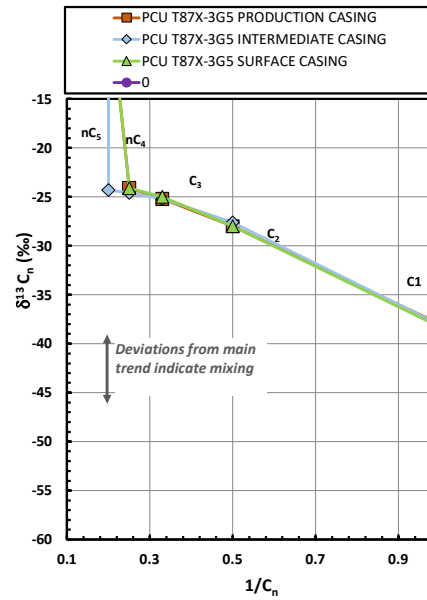

Mixing Plot