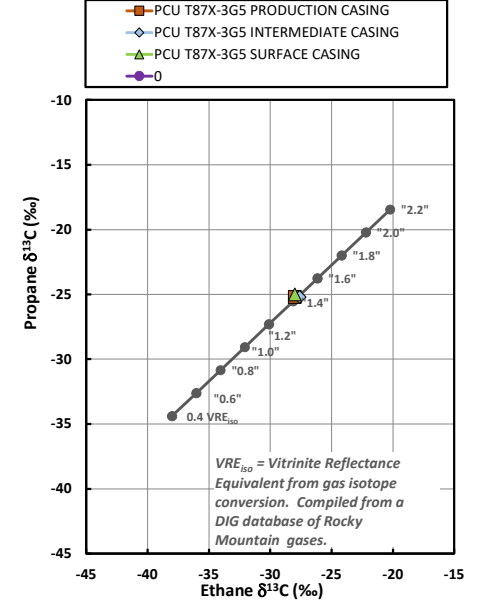

Ethane - Propane Maturity Plot