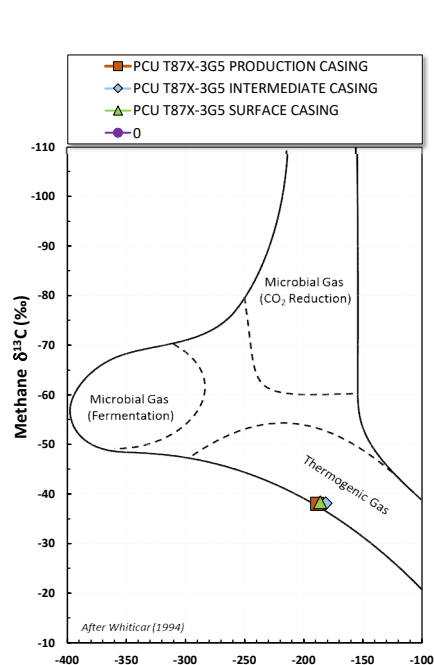

Methane $\delta^{13}\text{C}$ vs δD Genetic Classification Plot