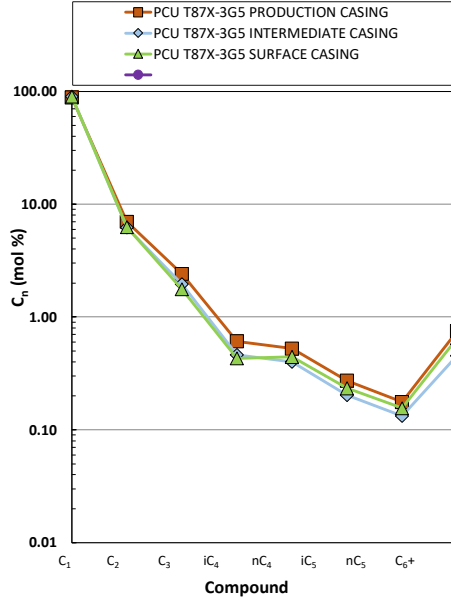

Hydrocarbon Composition Plot

Methane $\delta^{13}\text{C}$ vs δD Genetic Classification Plot