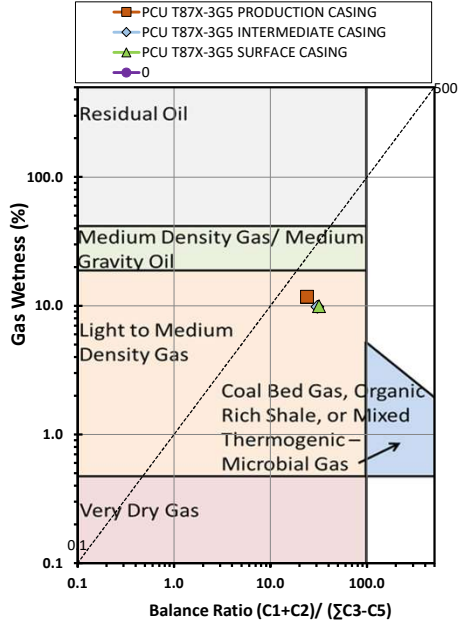

Haworth Ratio Plot - Characterization of Hydrocarbon Type