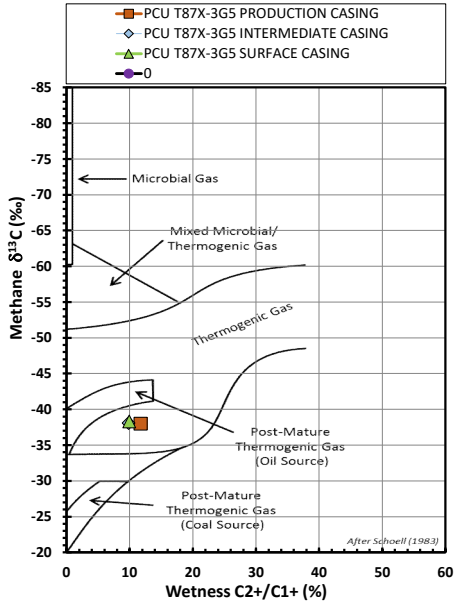

Methane $\delta^{13}\text{C}$ vs Wetness Genetic Classification Plot

Haworth Ratio Plot - Characterization of Hydrocarbon Type