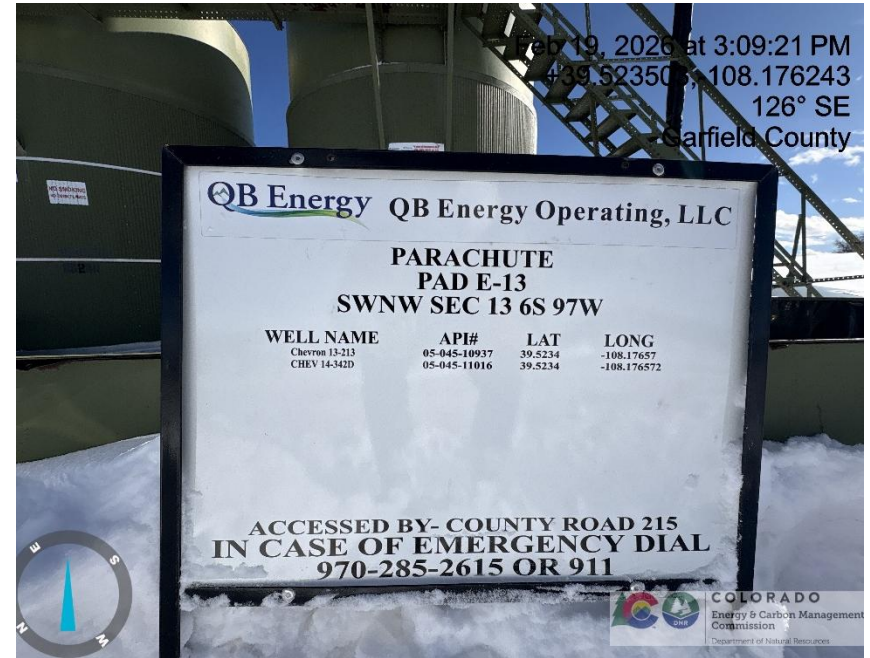

# Inspection/Audit Photos

Location Name: QB ENERGY OPERATING LLC CHEVRON E13 697

Location #: 311623

Photo # 1269 From entrance to location

Photo # 1270 Location

# Inspection/Audit Photos

Location Name: QB ENERGY OPERATING LLC CHEVRON E13 697

Location #: 311623

Photo # 1271 Location

Photo # 1272 Location

# Inspection/Audit Photos

Location Name: QB ENERGY OPERATING LLC CHEVRON E13 697

Location #: 311623

Photo # 1273 Location

Photo # 1274 Location