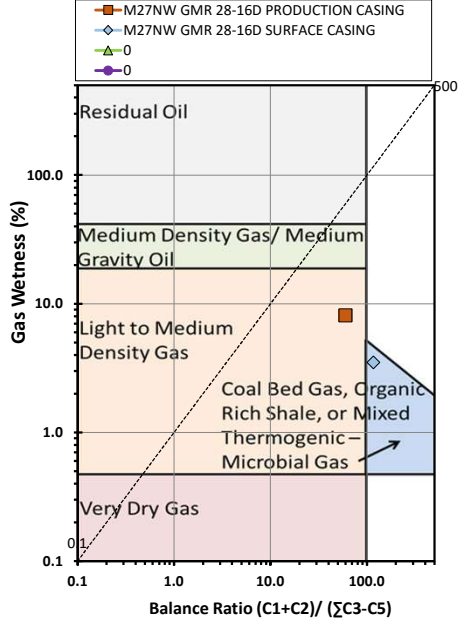

Haworth Ratio Plot - Characterization of Hydrocarbon Type