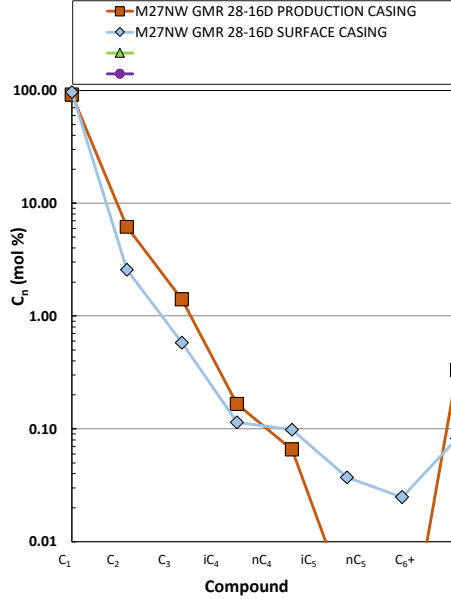

Hydrocarbon Composition Plot

Methane $\delta^{13}\text{C}$ vs δD Genetic Classification Plot