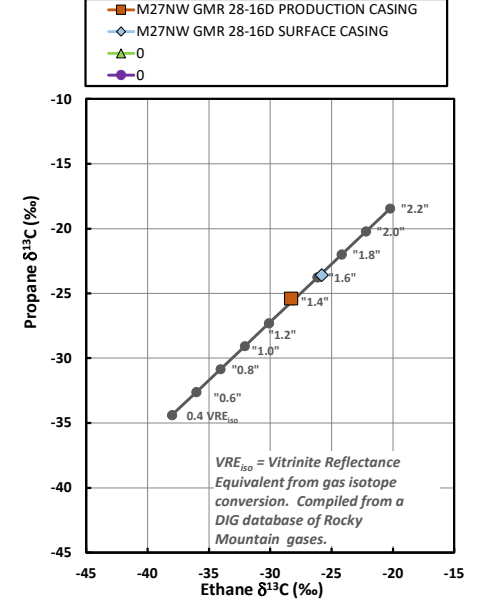

Ethane - Propane Maturity Plot