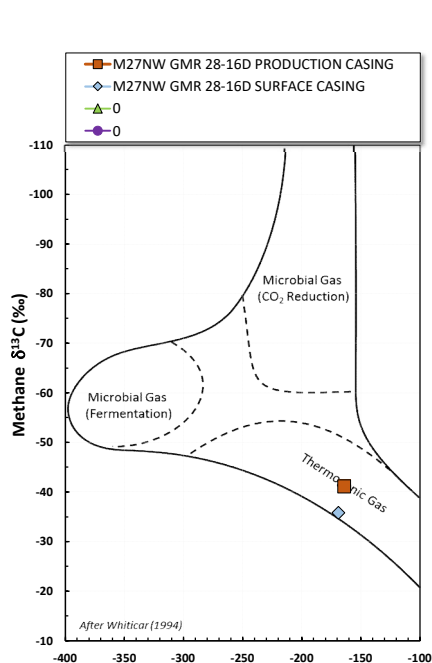

Methane $\delta^{13}\text{C}$ vs δD Genetic Classification Plot