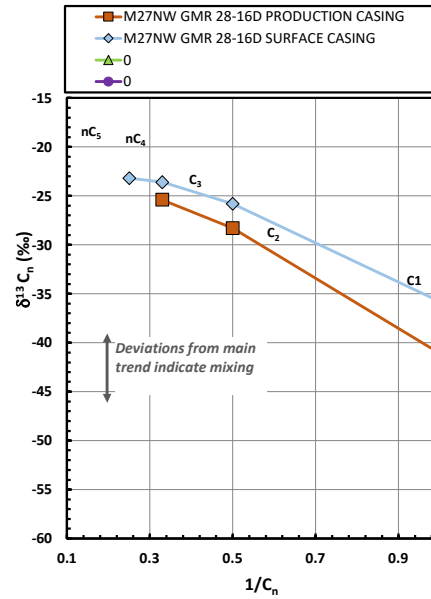

Mixing Plot