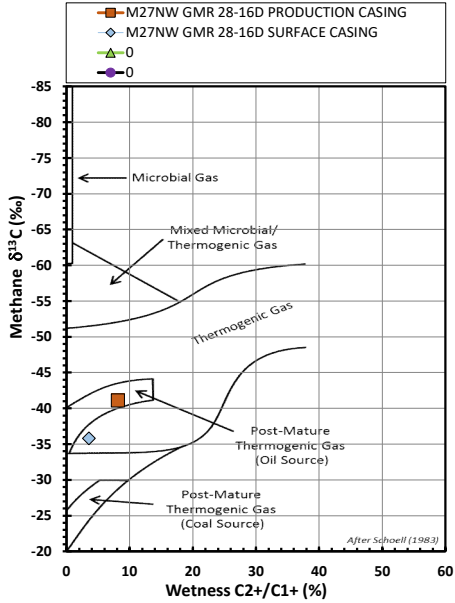

Methane $\delta^{13}\text{C}$ vs Wetness Genetic Classification Plot

Haworth Ratio Plot - Characterization of Hydrocarbon Type