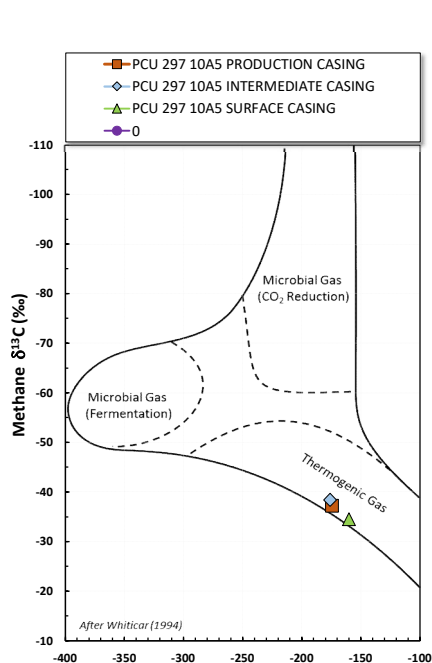

Methane $\delta^{13}\text{C}$ vs δD Genetic Classification Plot