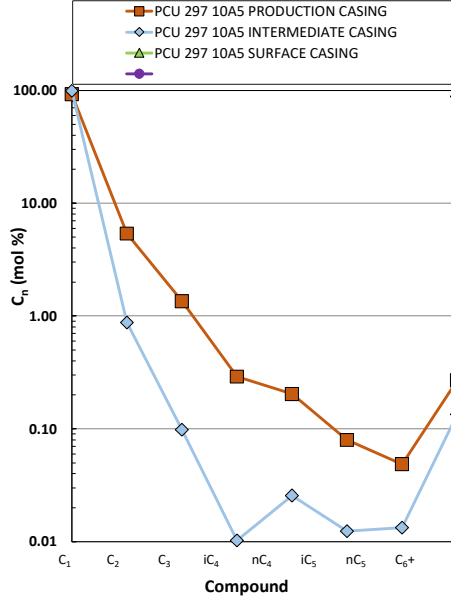

Hydrocarbon Composition Plot

Methane $\delta^{13}\text{C}$ vs δD Genetic Classification Plot