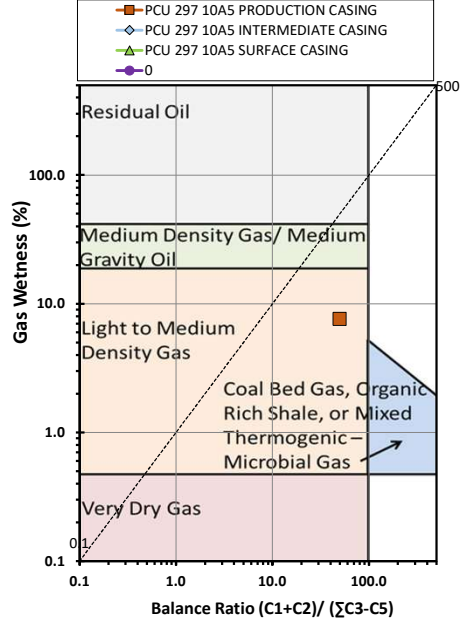

Haworth Ratio Plot - Characterization of Hydrocarbon Type