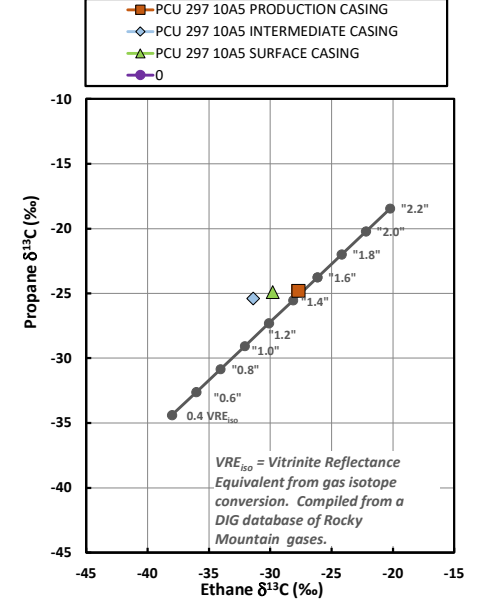

Ethane - Propane Maturity Plot