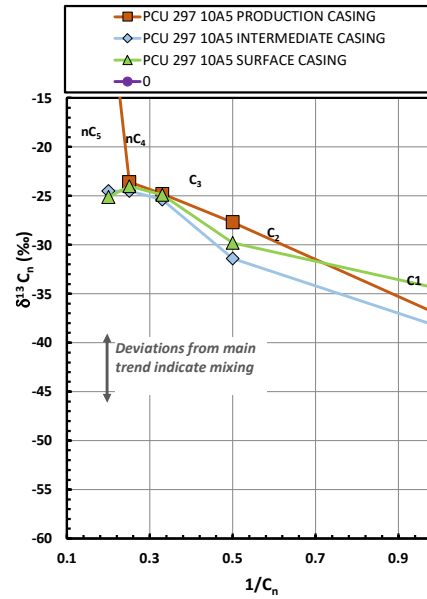

Mixing Plot