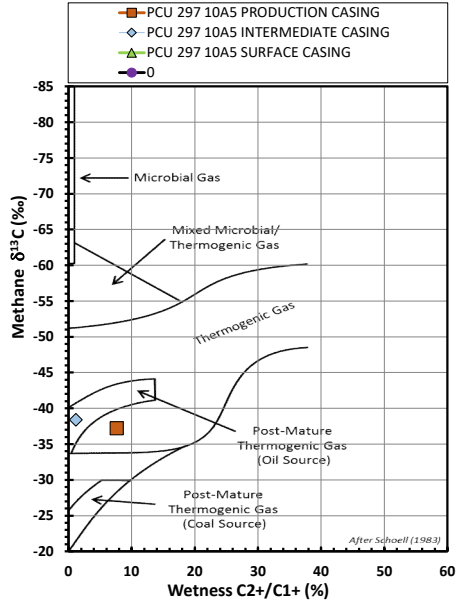

Methane $\delta^{13}\text{C}$ vs Wetness Genetic Classification Plot

Haworth Ratio Plot - Characterization of Hydrocarbon Type