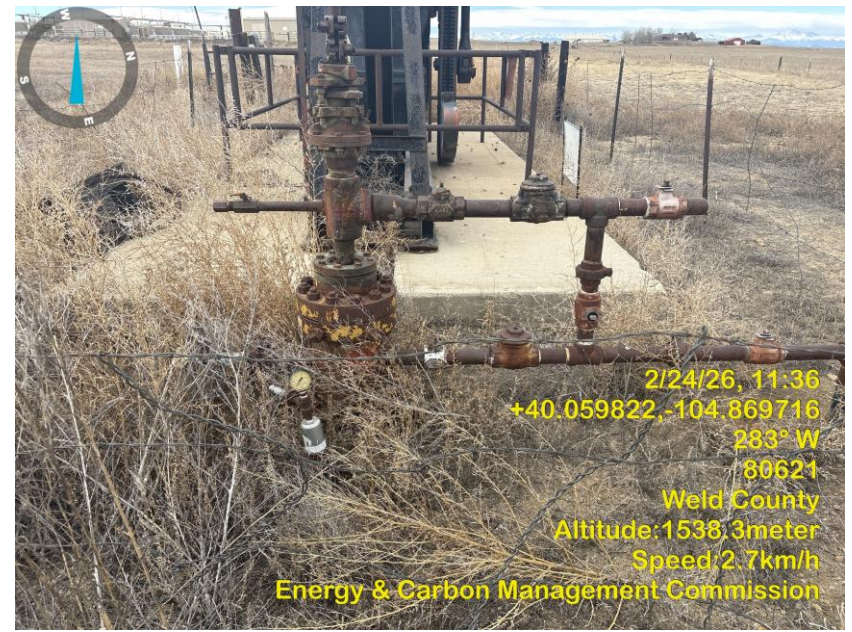

Inspection Photos
Location Name: Suckla-Brown Unit 16
Location ID: 318309

Photo 3 Location overrun with tall dead vegetation.

Photo 4 Wellhead overrun with tall dead vegetation.

Inspection Photos
Location Name: Suckla-Brown Unit 16
Location ID: 318309

Photo 3 Wellsite sign.

Photo 4 Ancillary equipment overrun with tall dead vegetation.

Inspection Photos
Location Name: Suckla-Brown Unit 16
Location ID: 318309

Photo 5 Wellsite Overrun with tall dead vegetation.

Photo 6 Wellsite Overrun with tall dead vegetation.